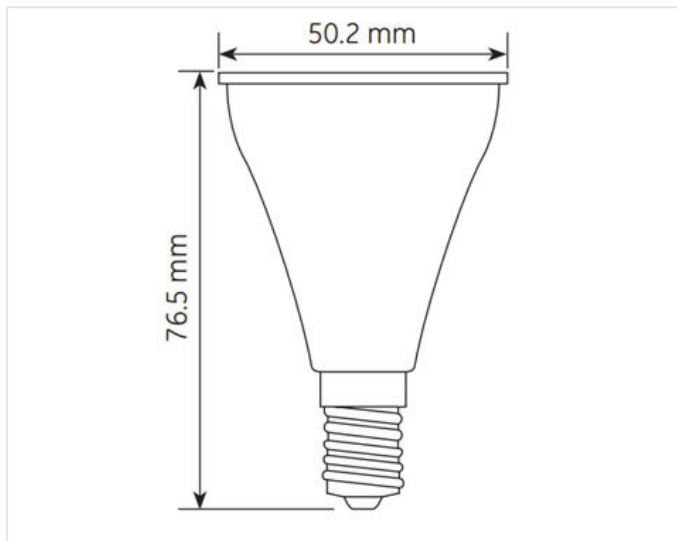

Technical drawing

Downloads & Links

[Go to the catalog site (HTTP)](#)

[LED Lighting Solutions - Catalogue (PDF)](#)

[Lighting design tools & calculators (HTTP)](#)

[Datasheets (HTTP)](#)

[High-res images / Technical drawings (HTTP)](#)

[Certificate for the Quality Management System of GE Lighting EMEA (PDF)](#)

[Certificate for the Environmental Management System of GE Lighting EMEA (PDF)](#)