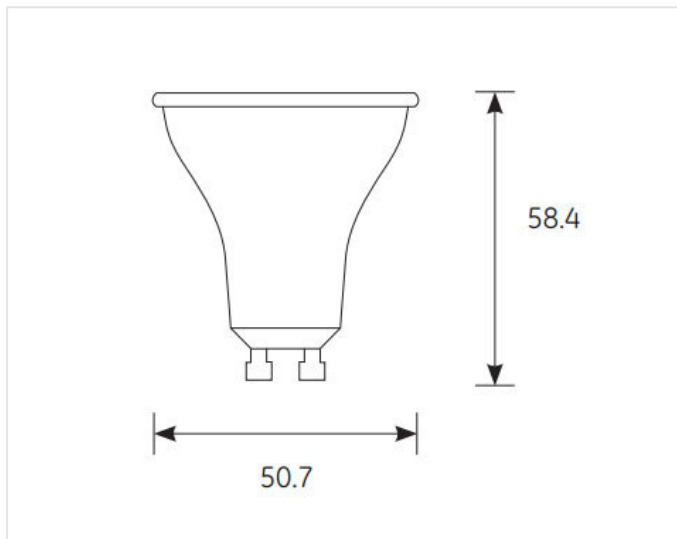

Technical drawing

Downloads & Links

[Go to the catalog site (HTTP)](#)

[LED Lighting Solutions - Catalogue (PDF)](#)

[Lighting design tools & calculators (HTTP)](#)

[Datasheets (HTTP)](#)

[High-res images / Technical drawings (HTTP)](#)

[Certificate for the Quality Management System of GE Lighting EMEA (PDF)](#)

[Certificate for the Environmental Management System of GE Lighting EMEA (PDF)](#)