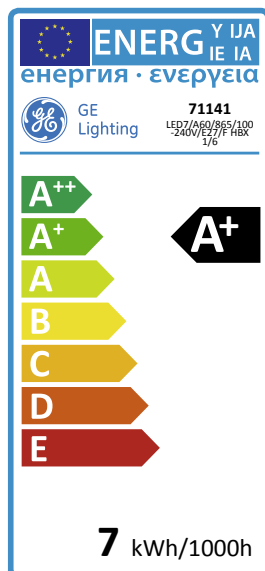

GE
Lighting

7
kWh/1000h

A+
energy class

71
lumens/watt

GE Start GLS

LED7/A60/865/100-240V/E27/F HBX 1/6

71141

Product information

A new range of highly competitive LED GLS products with up to an incredible 1500 lumen output. Consuming only 7W, 10W and 13W and 16W power, they are a fantastic energy saving alternative to traditional GLS lamps with new, high quality aesthetics.

Performance data

Colour Rendering Index (CRI) [Ra]	80
Nominal correlated colour temperature (CCT) [K]	6500
Nominal lumens [lm]	500
Rated Lumens [lm]	500
Nominal useful lumens [lm]	500
Energy efficiency class (EEC)	A+
Rated life L70/B50 [h]	25000
Weighted energy consumption [kWh/1000h]	7

Electrical data

Nominal power [W]	7
Rated power [W]	7.0
Nominal lamp power factor	0.9
Nominal lamp voltage [V]	230
Lamp Current [A]	0.081
Operating Temperature (MAX) [°C]	80
Run-up time (sec)	<0.5
Starting time (sec)	<0.5
Number of switching cycles	100000
Dimming Capability	No