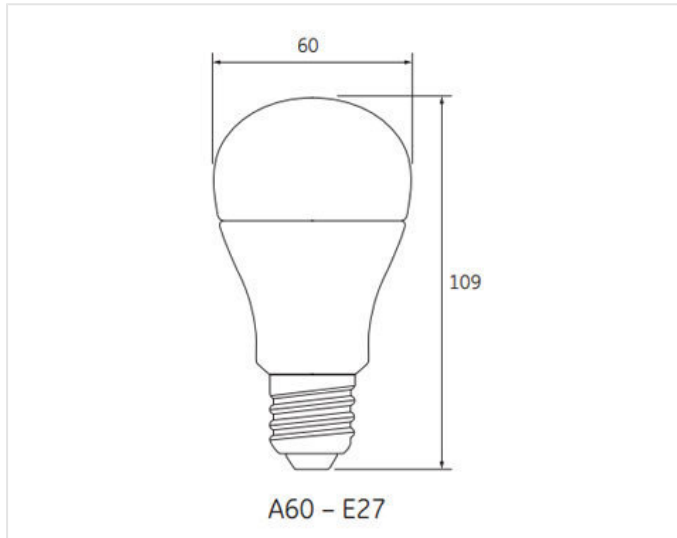

Technical drawing

Downloads & Links

[Go to the catalog site (HTTP)](#)

[Product datasheet (PDF)](#)

[LED Lighting Solutions - Catalogue (EN) (PDF)](#)

[Lighting design tools & calculators (HTTP)](#)

[Datasheets (HTTP)](#)

[High-res images / Technical drawings (HTTP)](#)

[Certificate for the Quality Management System of GE Lighting EMEA (PDF)](#)

[Certificate for the Environmental Management System of GE Lighting EMEA (PDF)](#)