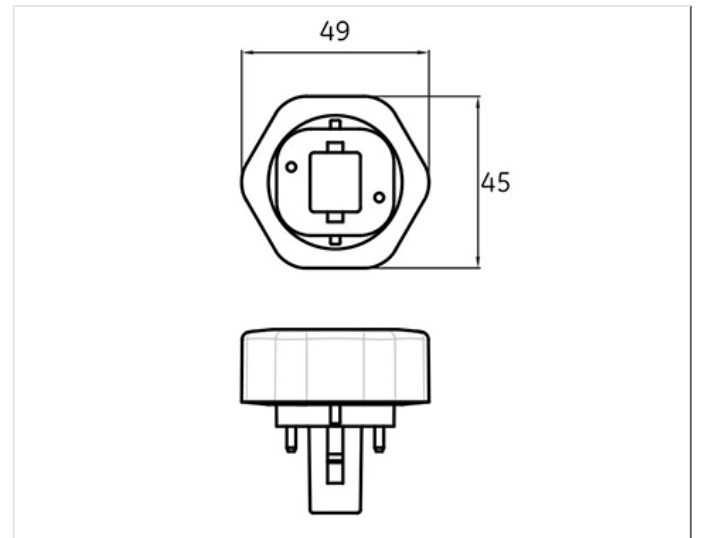

Logistic data

DUN Code	00043168359412
EAN Code	0043168359412
Pack Quantity	10
Layer quantity	320 EUR, 360 UK
Layer quantity EUR	320
Layer quantity UK	360
Pallet quantity EUR (PC)	2240
Pallet quantity UK (PC)	2520
Outer case size	263 x 110 x 141 (mm)
Product status	Available

Technical drawing