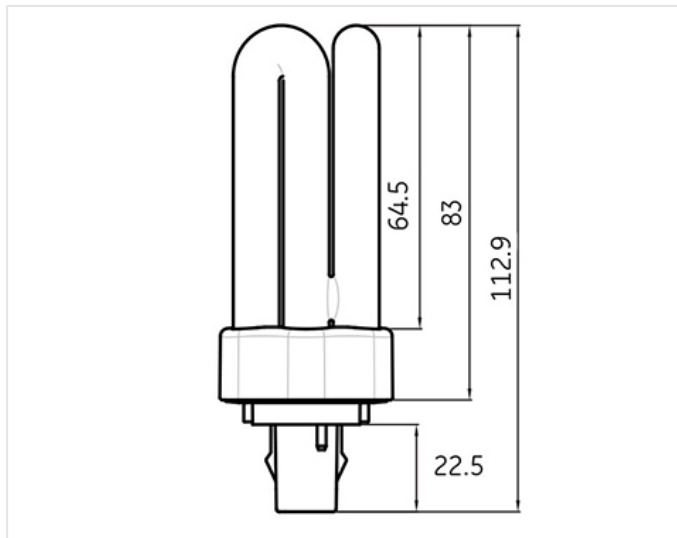

Logistic data

DUN Code	00043168359412
EAN Code	0043168359412
Pack Quantity	10
Layer quantity	320 EUR, 360 UK
Layer quantity EUR	320
Layer quantity UK	360
Pallet quantity EUR (PC)	2240
Pallet quantity UK (PC)	2520
Outer case size	263 x 110 x 141 (mm)
Product status	Available

Technical drawing