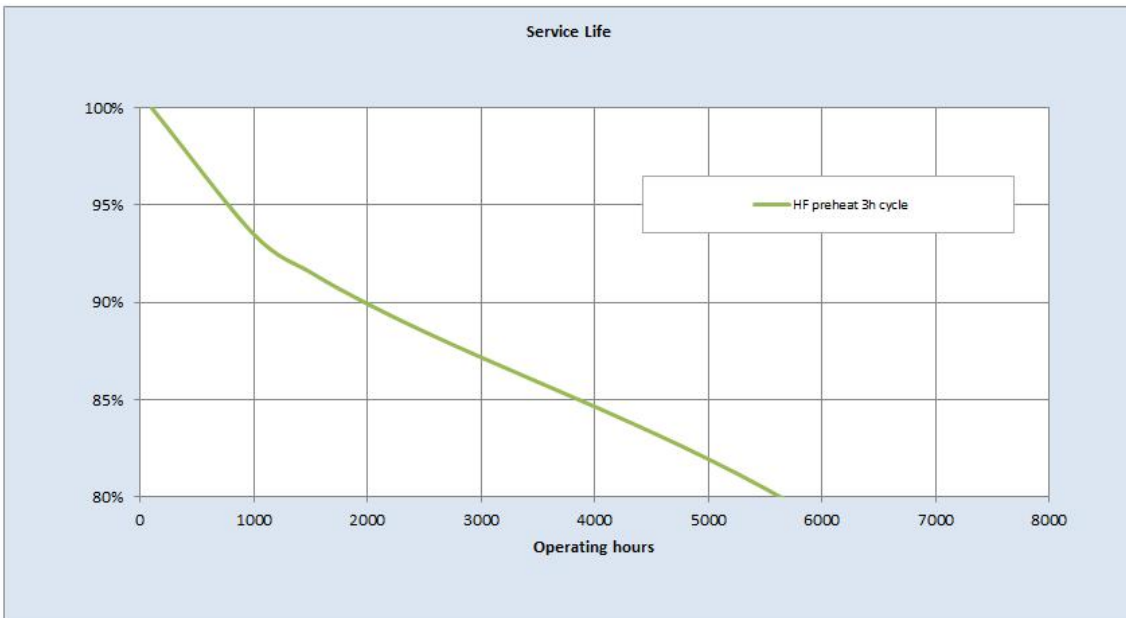

Technical drawing

Lumen maintenance data

Survival data

Service life data

Downloads & Links

[Go to the catalog site \(HTTP\)](#)

[Linear Fluorescent Lamps Catalogue \(PDF\)](#)

[LFL T5 Circline Lamps Data sheet \(EN\) \(PDF\)](#)