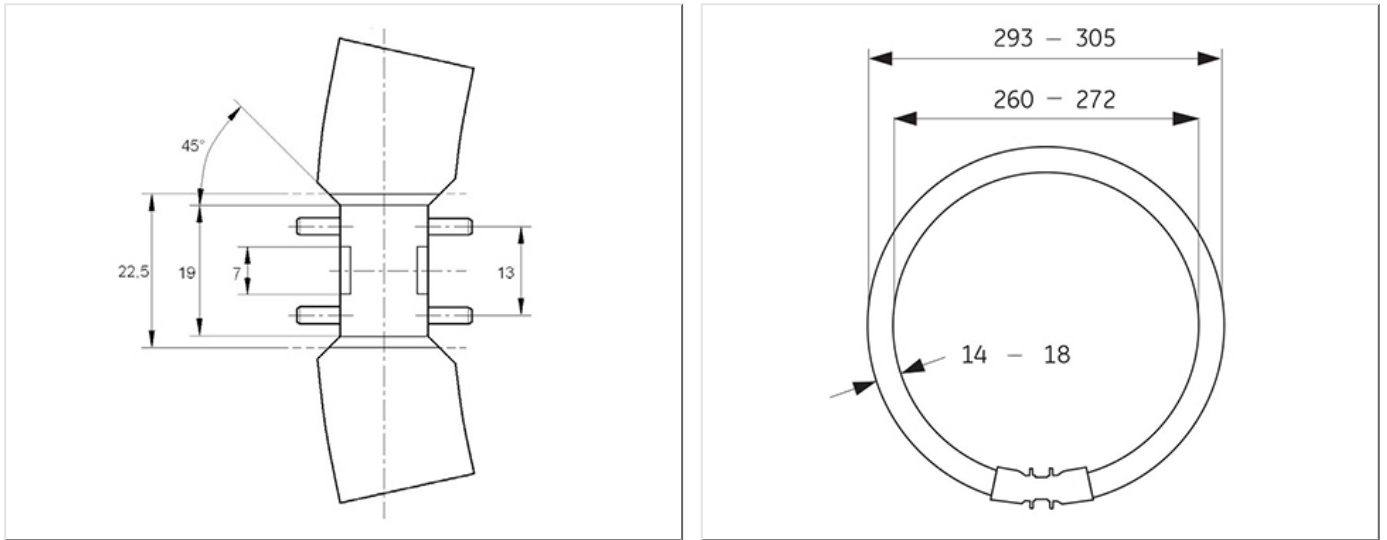

Technical drawing