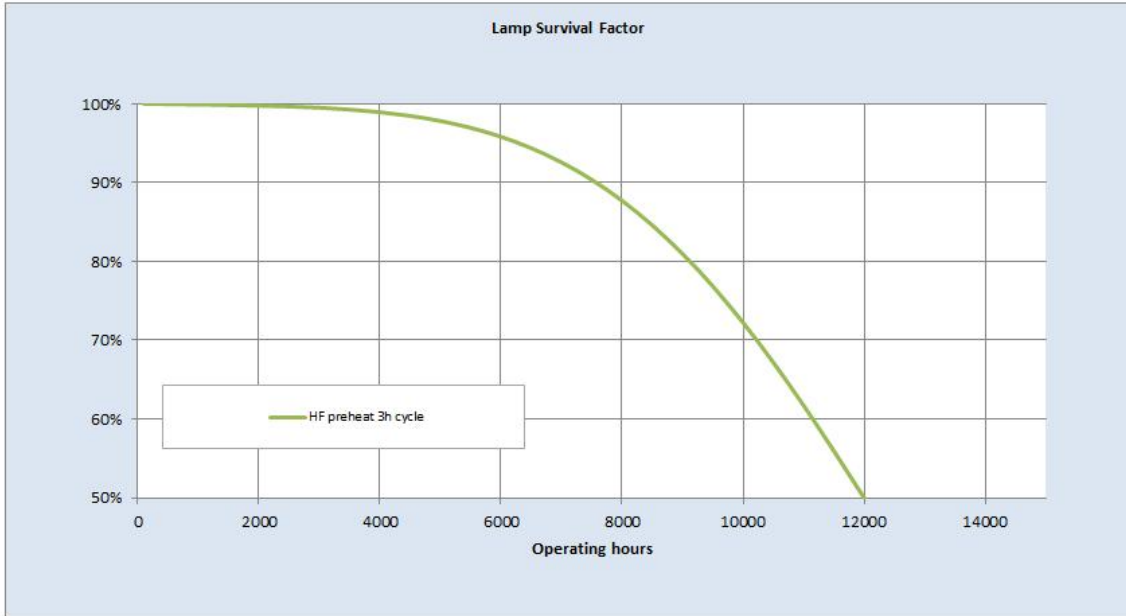

Survival data