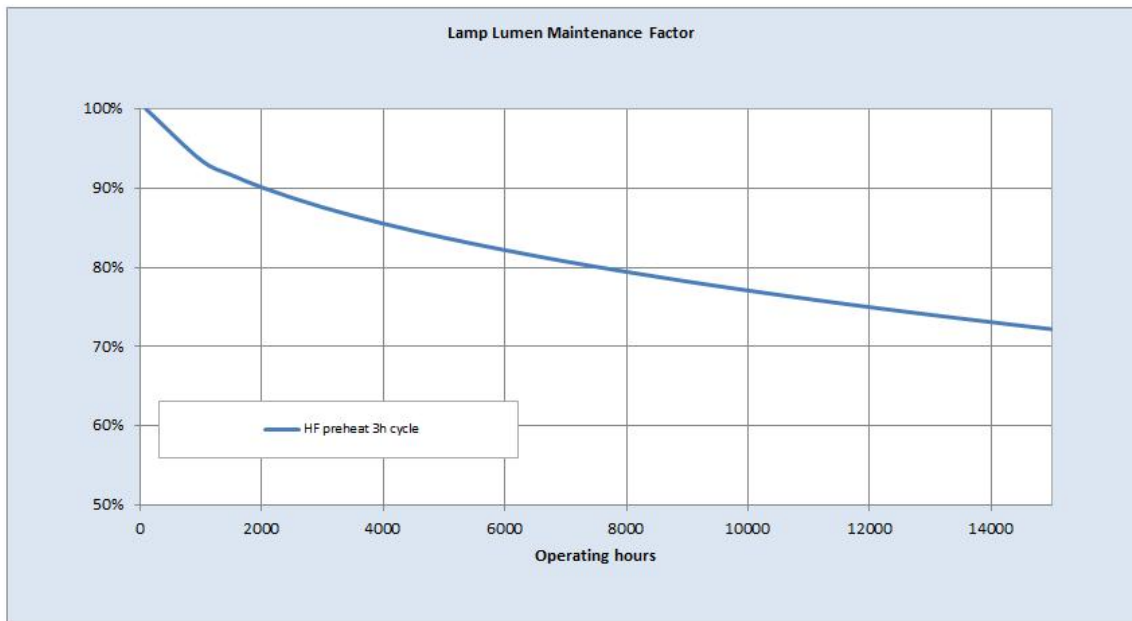

Lumen maintenance data