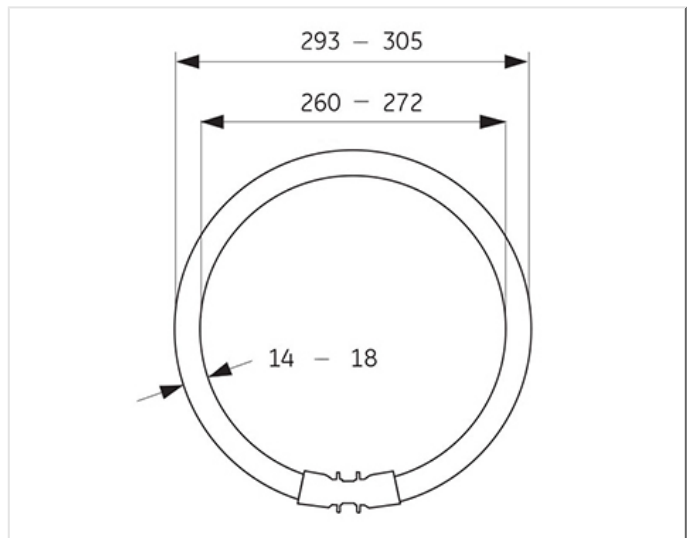

Electrical data

Nominal power [W]	40
Design Ambient Temperature [°C]	25
Design Lamp ambient temperature [°C]	25
Starting ambient temperature range	-15
Dimming Capability	Yes

Logistic data

DUN Code	10043168757130
EAN Code	0043168757133
Pack Quantity	10
Layer quantity	60 EUR, 90 UK
Layer quantity EUR	60
Layer quantity UK	90
Pallet quantity EUR (PC)	180
Pallet quantity UK (PC)	270
Outer case size	321 x 321 x 339 (mm)
Product status	Available

Technical drawing