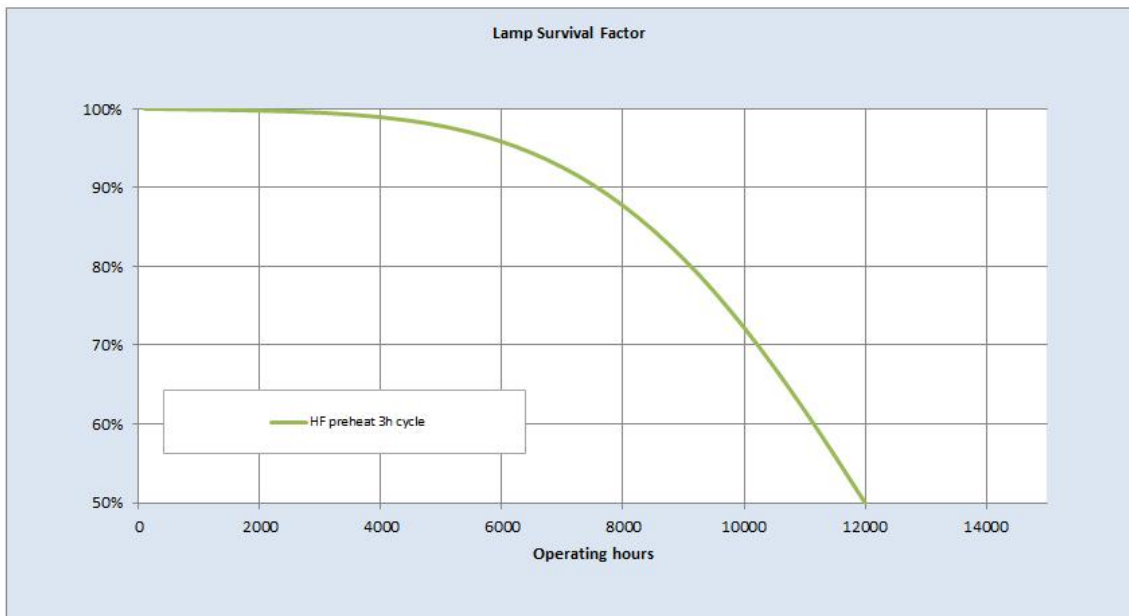

Survival data