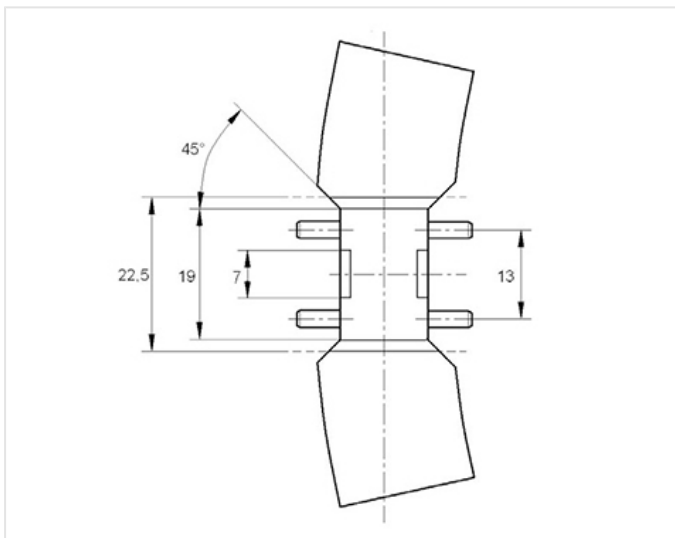

Electrical data

Nominal power [W]	40
Design Ambient Temperature [°C]	25
Design Lamp ambient temperature [°C]	25
Starting ambient temperature range	-15
Dimming Capability	Yes

Logistic data

DUN Code	10043168757130
EAN Code	0043168757133
Pack Quantity	10
Layer quantity	60 EUR, 90 UK
Layer quantity EUR	60
Layer quantity UK	90
Pallet quantity EUR (PC)	180
Pallet quantity UK (PC)	270
Outer case size	321 x 321 x 339 (mm)
Product status	Available

Technical drawing