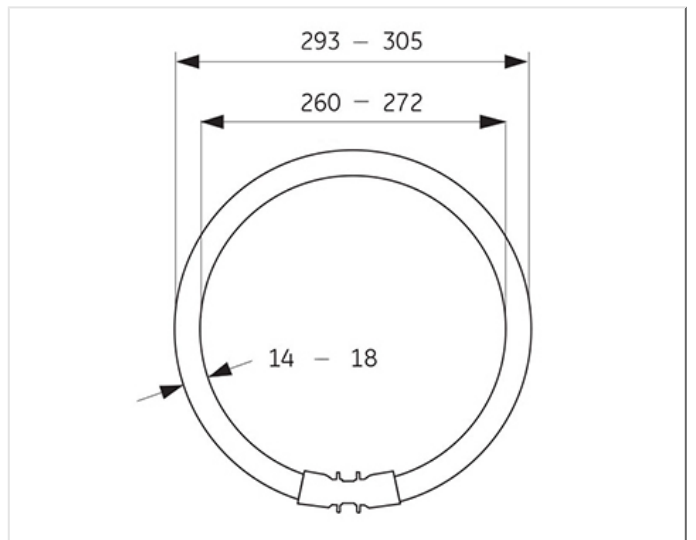

Electrical data

Nominal power [W]	40
Design Ambient Temperature [°C]	25
Design Lamp ambient temperature [°C]	25
Starting ambient temperature range	-15
Dimming Capability	Yes

Logistic data

DUN Code	10043168757123
EAN Code	0043168757126
Pack Quantity	10
Layer quantity	60 EUR, 90 UK
Layer quantity EUR	60
Layer quantity UK	90
Pallet quantity EUR (PC)	180
Pallet quantity UK (PC)	270
Outer case size	321 x 321 x 339 (mm)
Product status	Available

Technical drawing