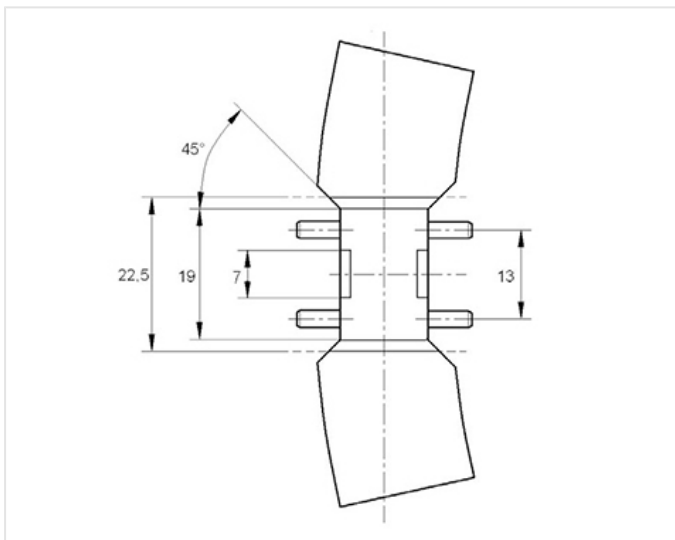

Electrical data

Nominal power [W]	40
Design Ambient Temperature [°C]	25
Design Lamp ambient temperature [°C]	25
Starting ambient temperature range	-15
Dimming Capability	Yes

Logistic data

DUN Code	10043168757123
EAN Code	0043168757126
Pack Quantity	10
Layer quantity	60 EUR, 90 UK
Layer quantity EUR	60
Layer quantity UK	90
Pallet quantity EUR (PC)	180
Pallet quantity UK (PC)	270
Outer case size	321 x 321 x 339 (mm)
Product status	Available

Technical drawing