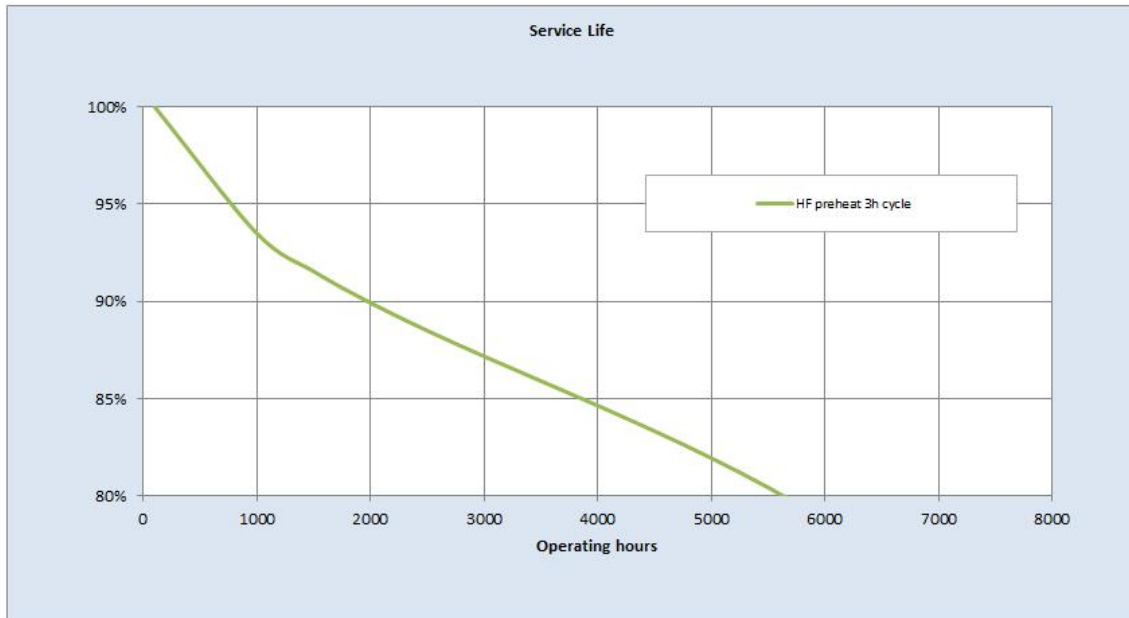

Technical drawing

Lumen maintenance data

Survival data

Service life data

Downloads & Links

[Go to the catalog site \(HTTP\)](#)

[Linear Fluorescent Lamps Catalogue \(PDF\)](#)

[LFL T5 Circline Lamps Data sheet \(EN\) \(PDF\)](#)