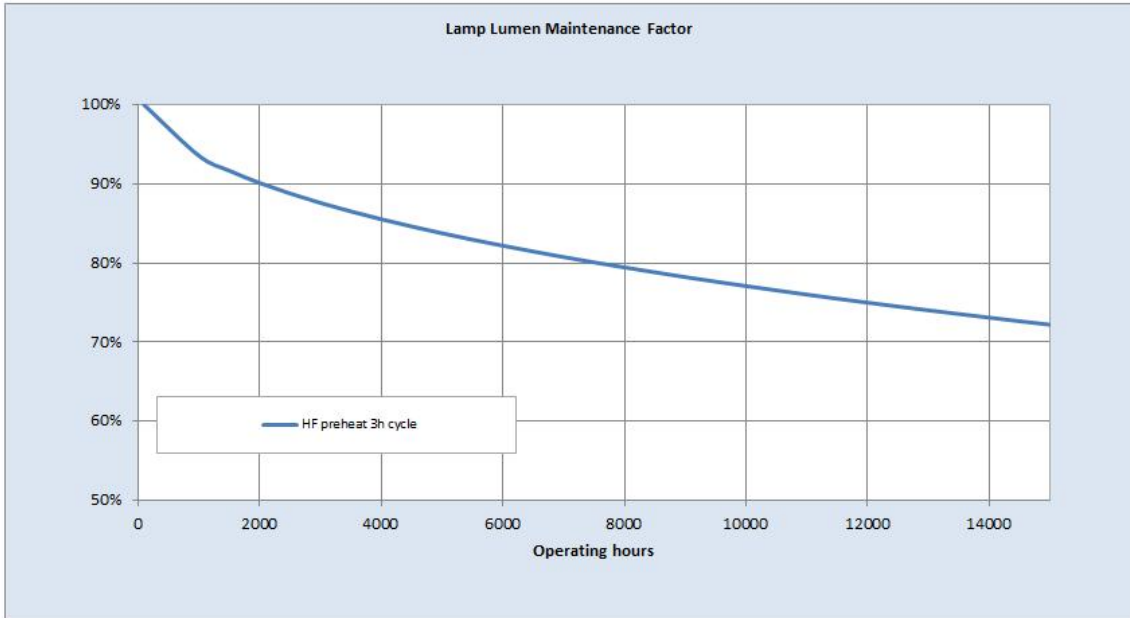

Lumen maintenance data