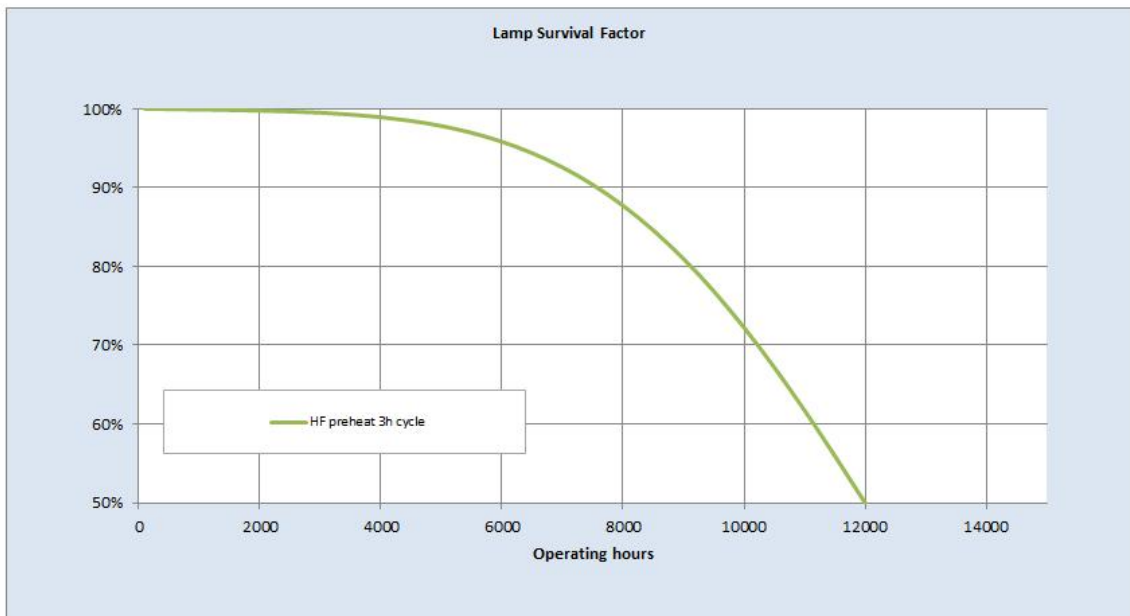

Survival data