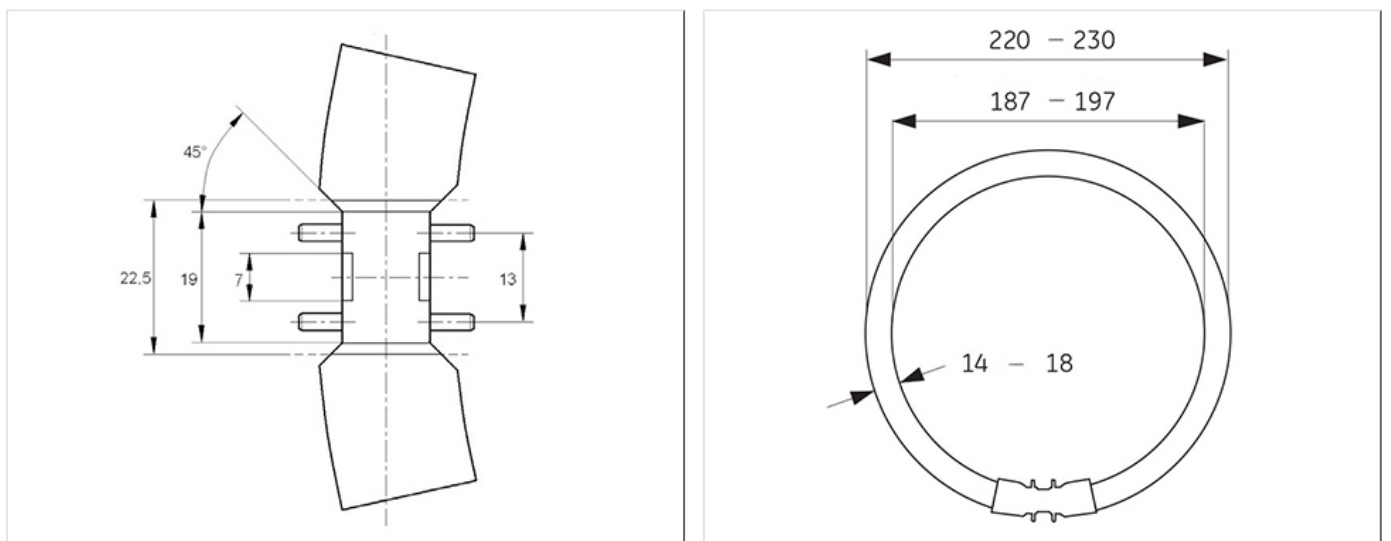

Electrical data

Nominal power [W]	22
Design Ambient Temperature [°C]	25
Design Lamp ambient temperature [°C]	25
Starting ambient temperature range	-15
Dimming Capability	Yes

Logistic data

DUN Code	10043168757093
EAN Code	0043168757096
Pack Quantity	10
Layer quantity	110 EUR, 120 UK
Layer quantity EUR	110
Layer quantity UK	120
Pallet quantity EUR (PC)	440
Pallet quantity UK (PC)	480
Outer case size	301 x 251 x 256 (mm)
Product status	Available

Technical drawing