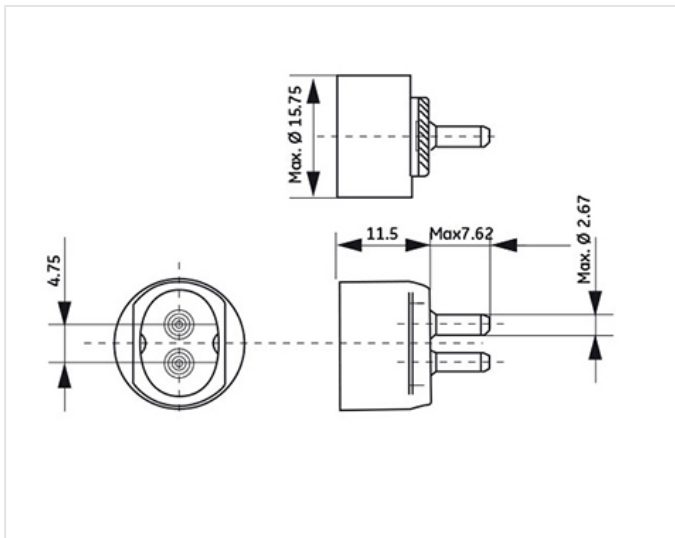

Logistic data

DUN Code	00043168394468
EAN Code	0043168394468
Pack Quantity	25
Layer quantity	4000 EUR, 9000 UK
Layer quantity EUR	4000
Layer quantity UK	9000
Pallet quantity EUR (PC)	12000
Pallet quantity UK (PC)	18000
Outer case size	158 x 90 x 90 (mm)
Product status	Available

Technical drawing