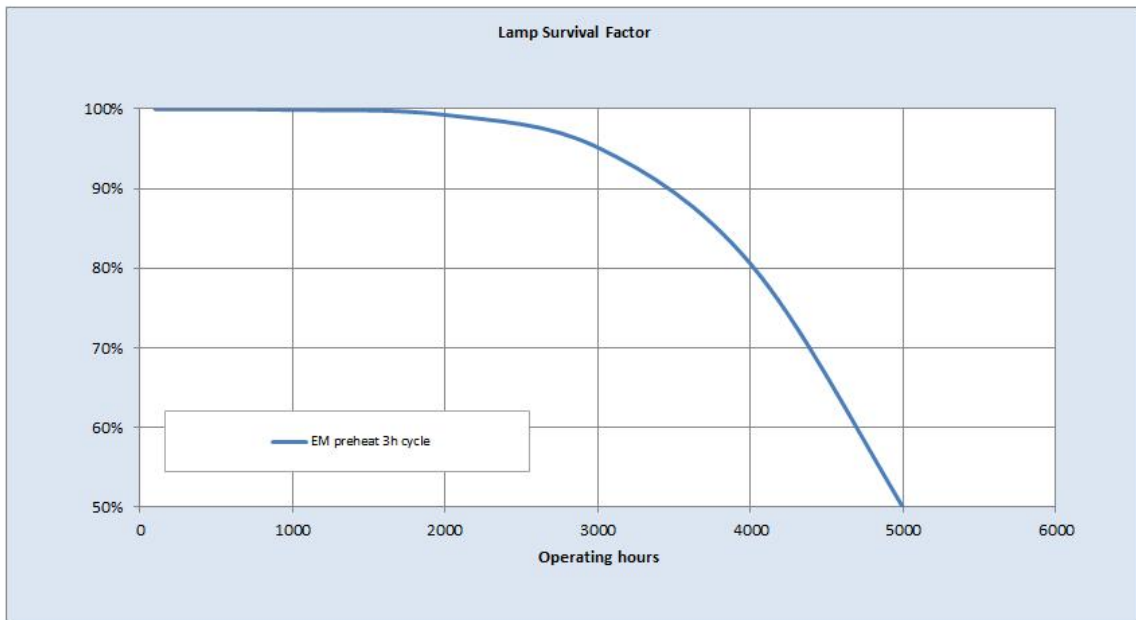

Survival data