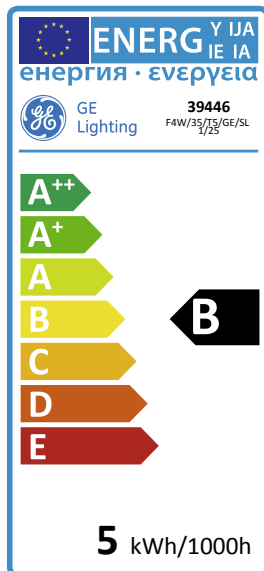

GE
Lighting

5
kWh/1000h

B
energy class

32
lumens/watt

T5 Miniature - Standard, G5 Cap

F4W/35/T5/GE/SL 1/25

39446

Product information

T5 Miniature lamps are well suited for use in maintained and non-maintained emergency modules and escape signs.

Application areas

- Retail
- Office
- Education
- Industrial

Product data

Cap/Base	G5
Bulb Shape	Tubular
Bulb Diameter [mm]	15.87505
Bulb maximum overall diameter [mm]	16
Cap to Cap Length (Max) [mm]	135.9
Net weight per piece [g]	15
Gross weight per piece [g]	17
Mercury Content [mg]	2.75
UV radiance	Exempt
Regulatory comment	EUP related
Brand	General Electric (GE)

Performance data

Colour Code	35
Colour Rendering Index (CRI) [Ra]	54
Nominal correlated colour temperature (CCT) [K]	3500
Nominal lumens [lm]	130
Lumen at 25°C [lm]	130
Rated efficacy [lm/W]	33
Energy efficiency class (EEC)	B
Rated Life [h]	5000
Weighted energy consumption [kWh/1000h]	4.57

Electrical data

Nominal power [W]	4
Design Ambient Temperature [°C]	25
Design Lamp ambient temperature [°C]	25
Starting ambient temperature range	-15
Dimming Capability	Yes

Logistic data

DUN Code	00043168394468
EAN Code	0043168394468
Pack Quantity	25
Layer quantity	4000 EUR, 9000 UK
Layer quantity EUR	4000
Layer quantity UK	9000
Pallet quantity EUR (PC)	12000
Pallet quantity UK (PC)	18000
Outer case size	158 x 90 x 90 (mm)
Product status	Available