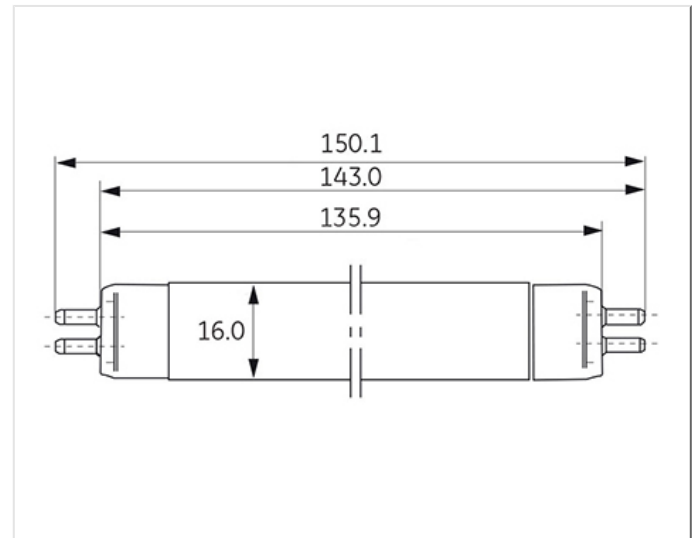

Logistic data

DUN Code	00043168394468
EAN Code	0043168394468
Pack Quantity	25
Layer quantity	4000 EUR, 9000 UK
Layer quantity EUR	4000
Layer quantity UK	9000
Pallet quantity EUR (PC)	12000
Pallet quantity UK (PC)	18000
Outer case size	158 x 90 x 90 (mm)
Product status	Available

Technical drawing