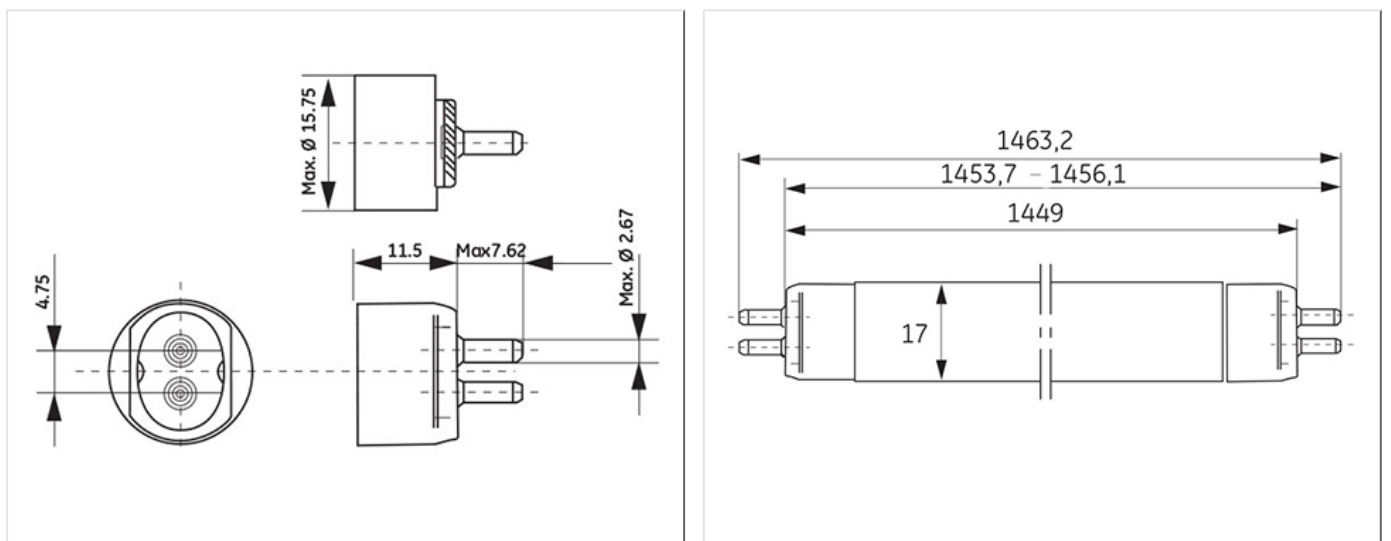

Electrical data

Nominal power [W]	49
Design Ambient Temperature [°C]	35
Design Lamp ambient temperature [°C]	35
Starting ambient temperature range	-15
Dimming Capability	Yes

Logistic data

DUN Code	10043168611210
EAN Code	0043168902793
Pack Quantity	30
Inner pack type	SLEEVE
Outer pack type	OUTER BOX
Layer quantity	210 Special
Pallet quantity EUR (PC)	1520
Pallet quantity UK (PC)	2000
Outer case size	1490 x 120 x 102 (mm)
Product status	Available

Technical drawing