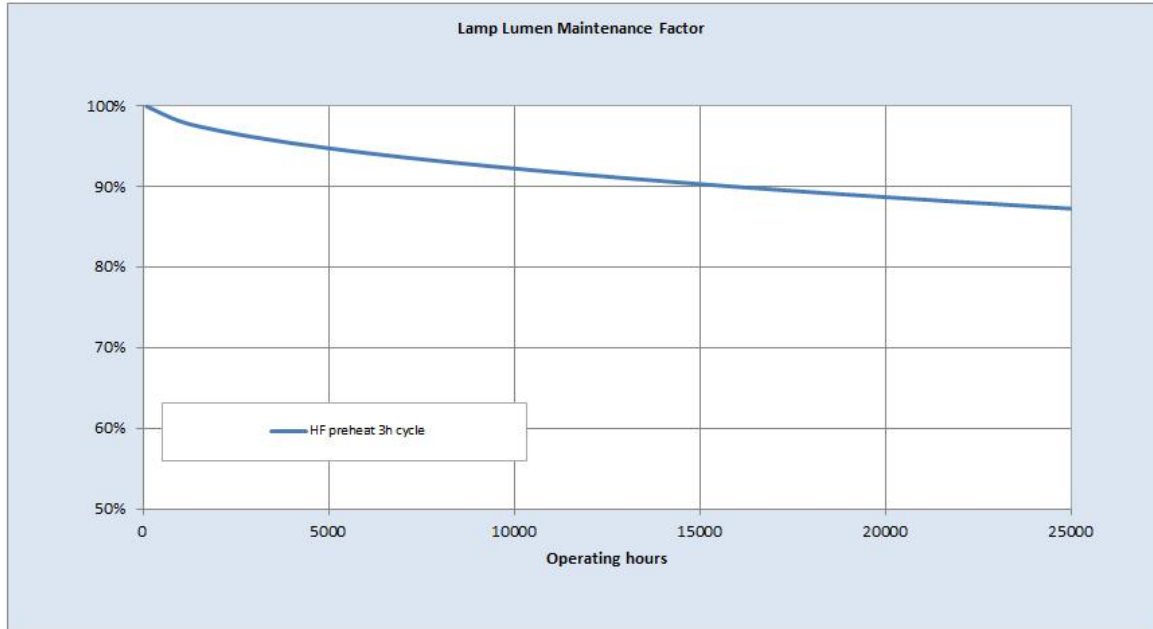

Lumen maintenance data