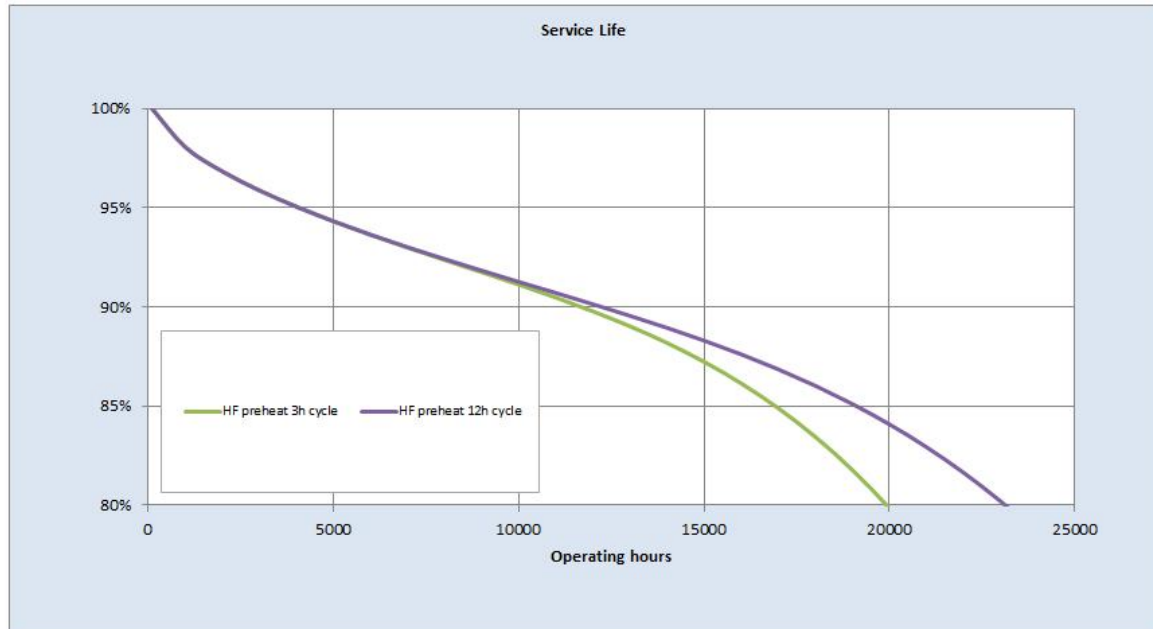

Service life data

Downloads & Links

[Go to the catalog site (HTTP)](#)

[Linear Fluorescent Lamps Catalogue (PDF)](#)

[LFL T5 LongLast™ Lamps - Data sheet (EN) (PDF)](#)

[Lighting design tools & calculators (HTTP)](#)

[High-res images / Technical drawings (HTTP)](#)

[Certificate for the Quality Management System of GE Lighting EMEA (PDF)](#)

[Certificate for the Environmental Management System of GE Lighting EMEA (PDF)](#)