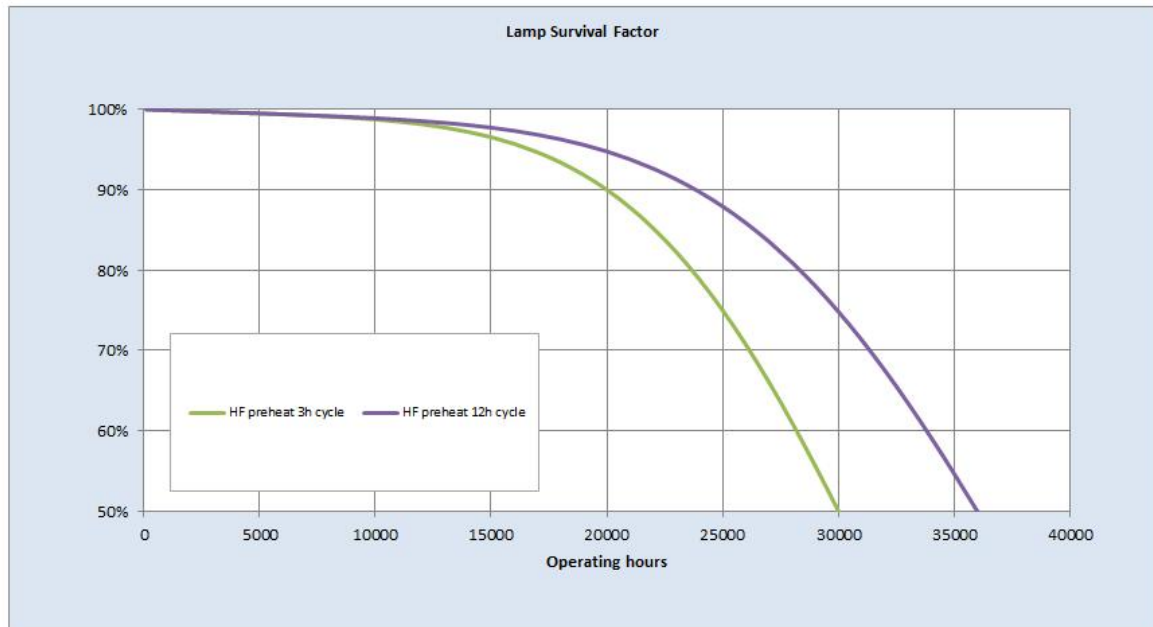

Survival data