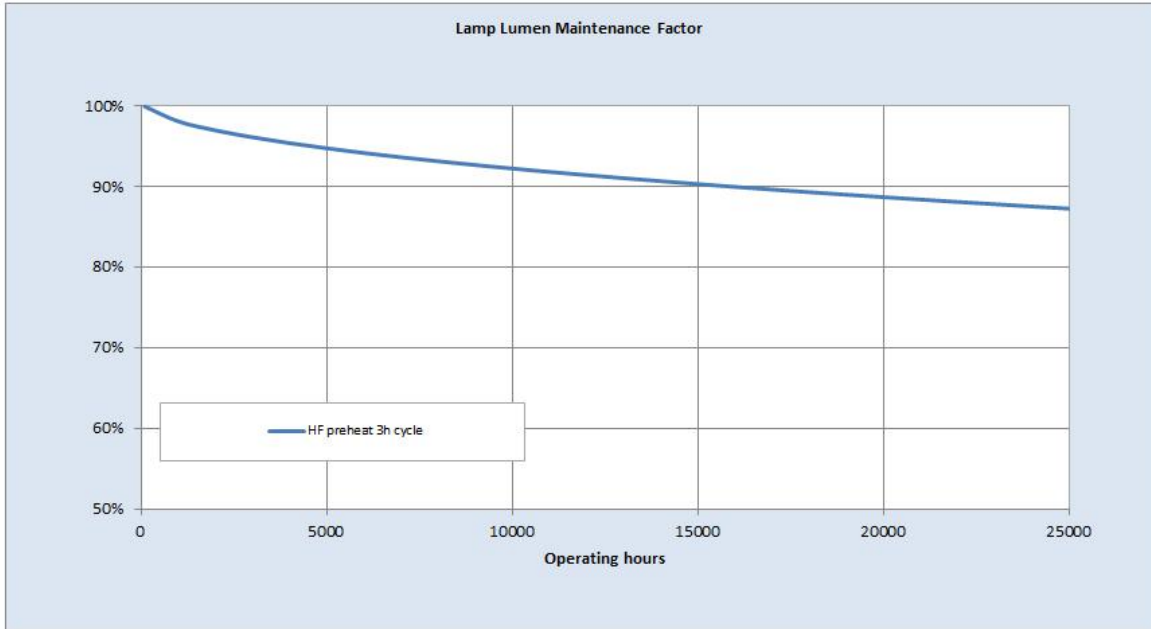

Lumen maintenance data