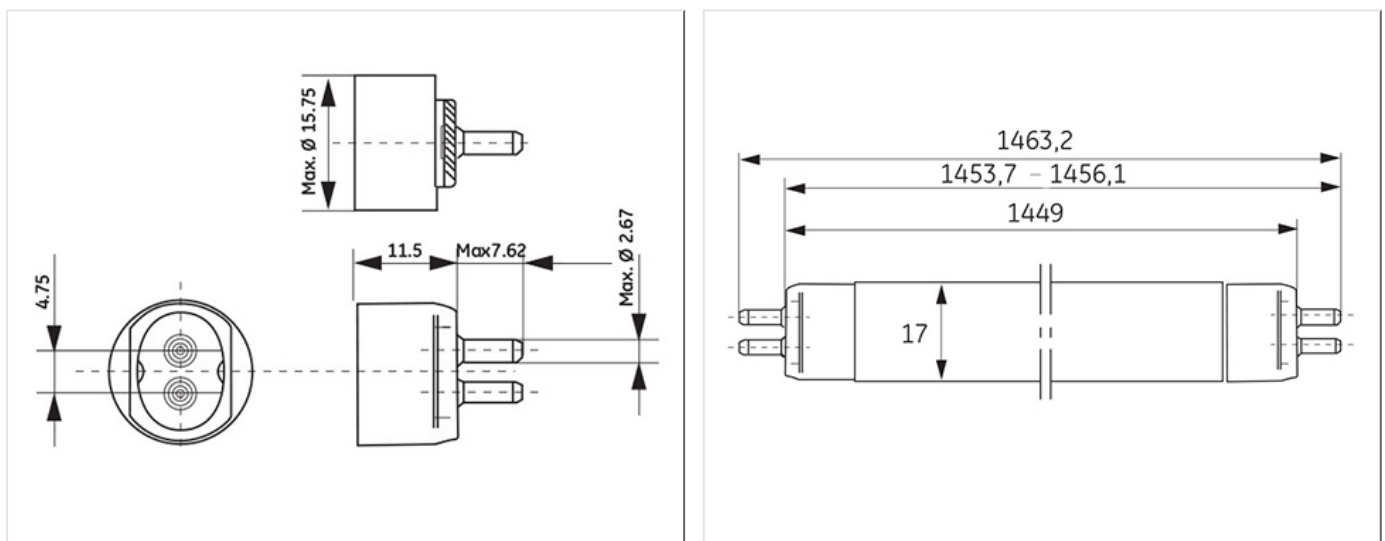

Electrical data

Nominal power [W]	49
Design Ambient Temperature [°C]	35
Design Lamp ambient temperature [°C]	35
Starting ambient temperature range	-15
Dimming Capability	Yes

Logistic data

DUN Code	10043168611197
EAN Code	0043168902786
Pack Quantity	30
Inner pack type	SLEEVE
Outer pack type	OUTER BOX
Layer quantity	210 Special
Pallet quantity EUR (PC)	1520
Pallet quantity UK (PC)	2000
Outer case size	1490 x 120 x 102 (mm)
Product status	Available

Technical drawing