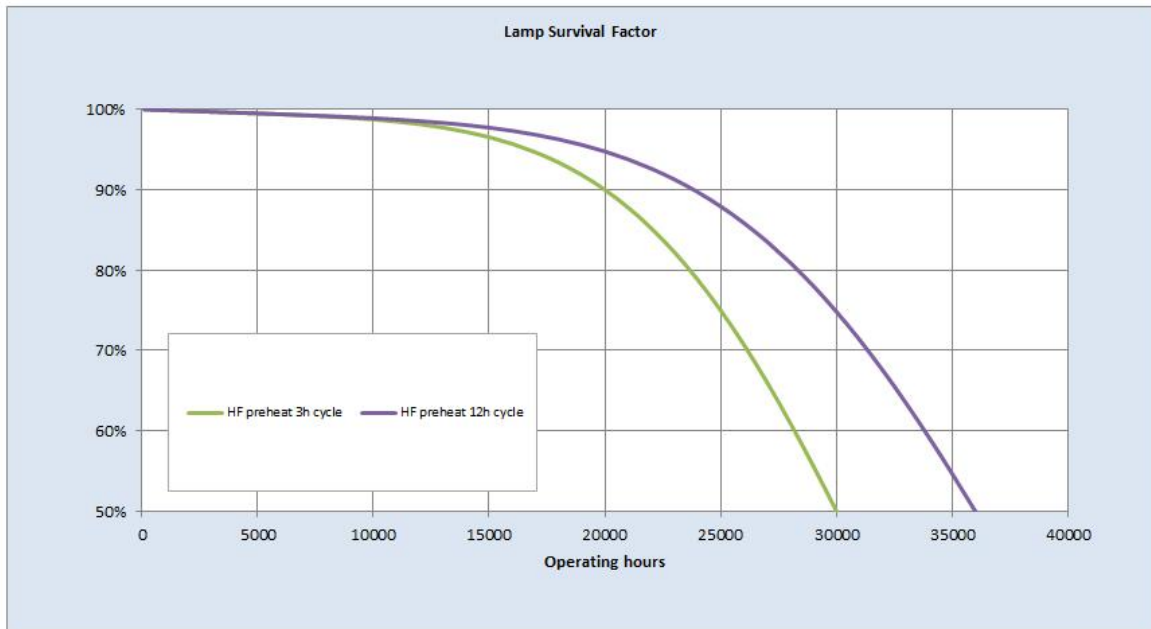

Survival data