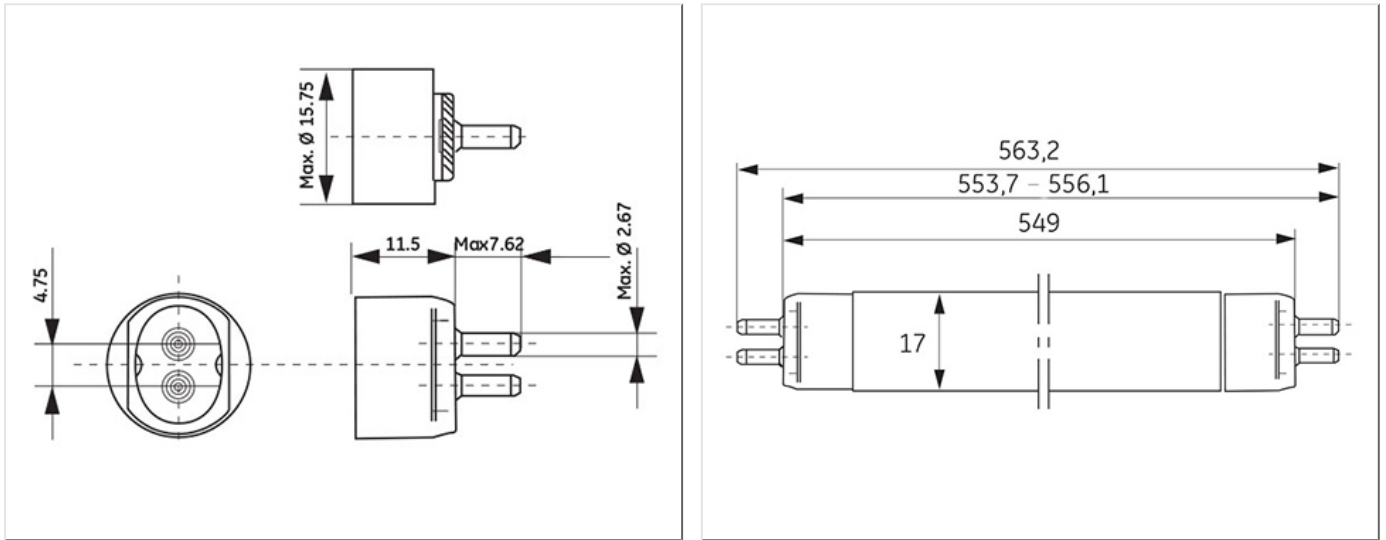

Technical drawing