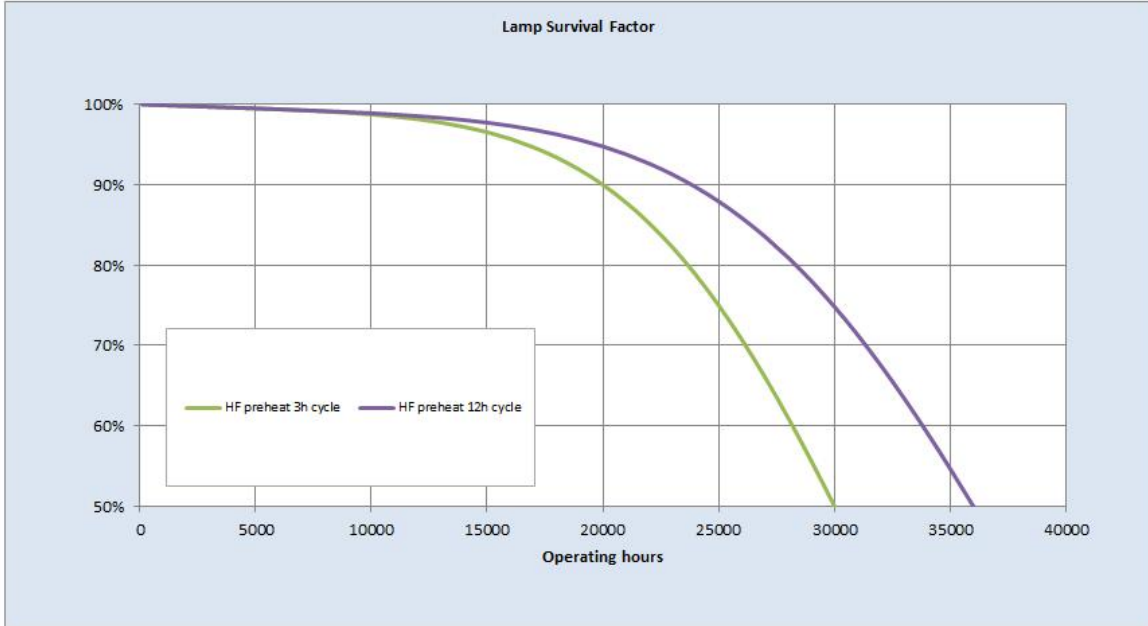

Survival data