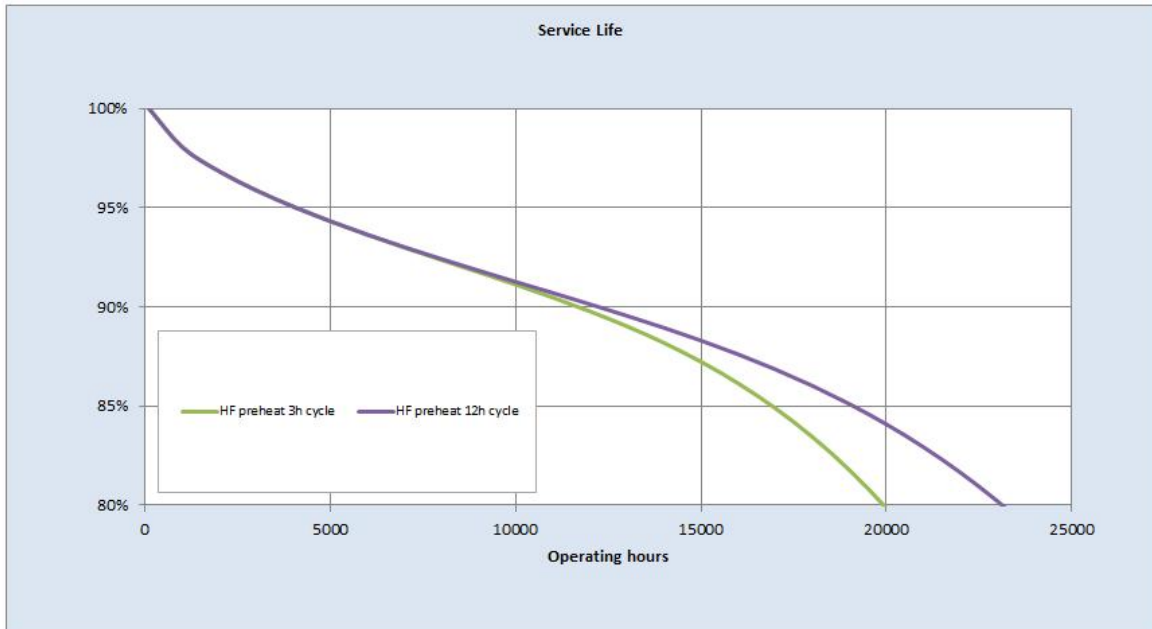

Technical drawing

Lumen maintenance data

Survival data

Service life data

Downloads & Links

[Go to the catalog site \(HTTP\)](#)

[Linear Fluorescent Lamps Catalogue \(PDF\)](#)

[LFL T5 LongLast™ Lamps - Data sheet \(EN\) \(PDF\)](#)