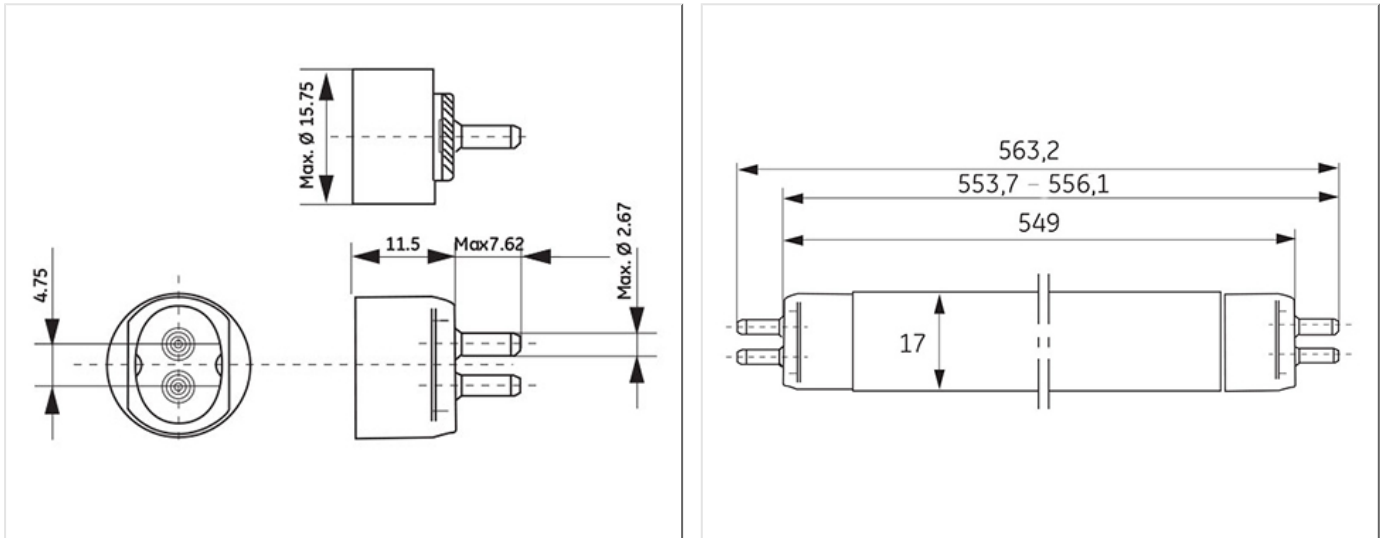

Technical drawing