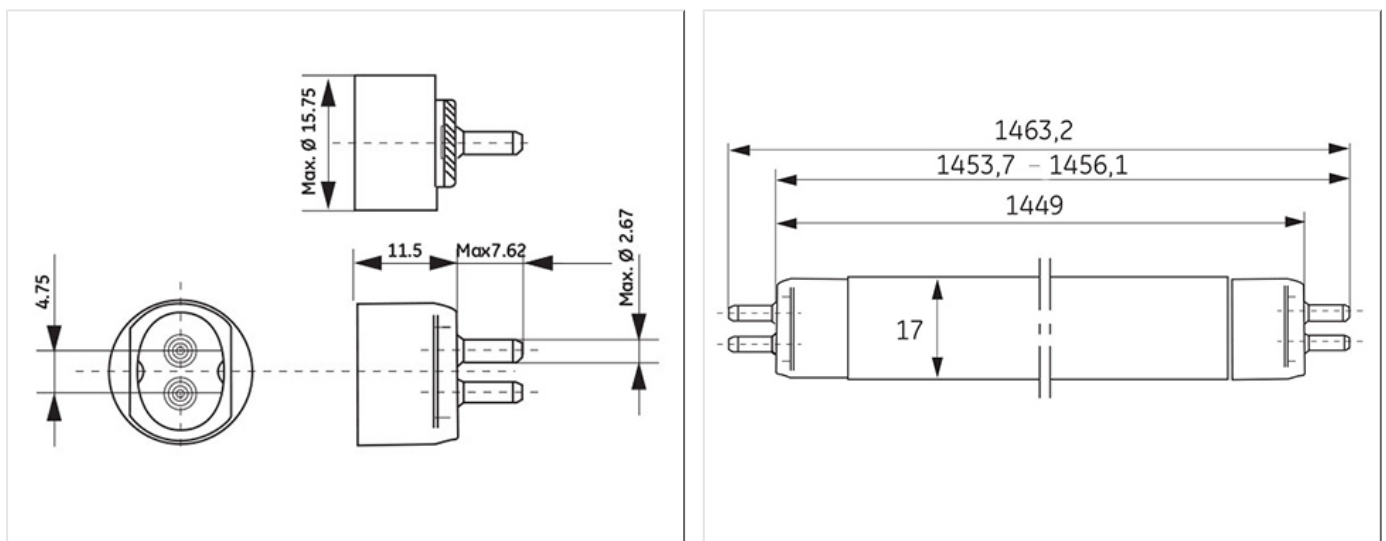

Electrical data

Nominal power [W]	35
Design Ambient Temperature [°C]	35
Design Lamp ambient temperature [°C]	35
Starting ambient temperature range	-15
Dimming Capability	Yes

Logistic data

DUN Code	10043168611012
EAN Code	0043168902595
Pack Quantity	30
Inner pack type	SLEEVE
Outer pack type	OUTER BOX
Layer quantity	210 Special
Pallet quantity EUR (PC)	1520
Pallet quantity UK (PC)	2000
Outer case size	1490 x 120 x 102 (mm)
Product status	Available

Technical drawing