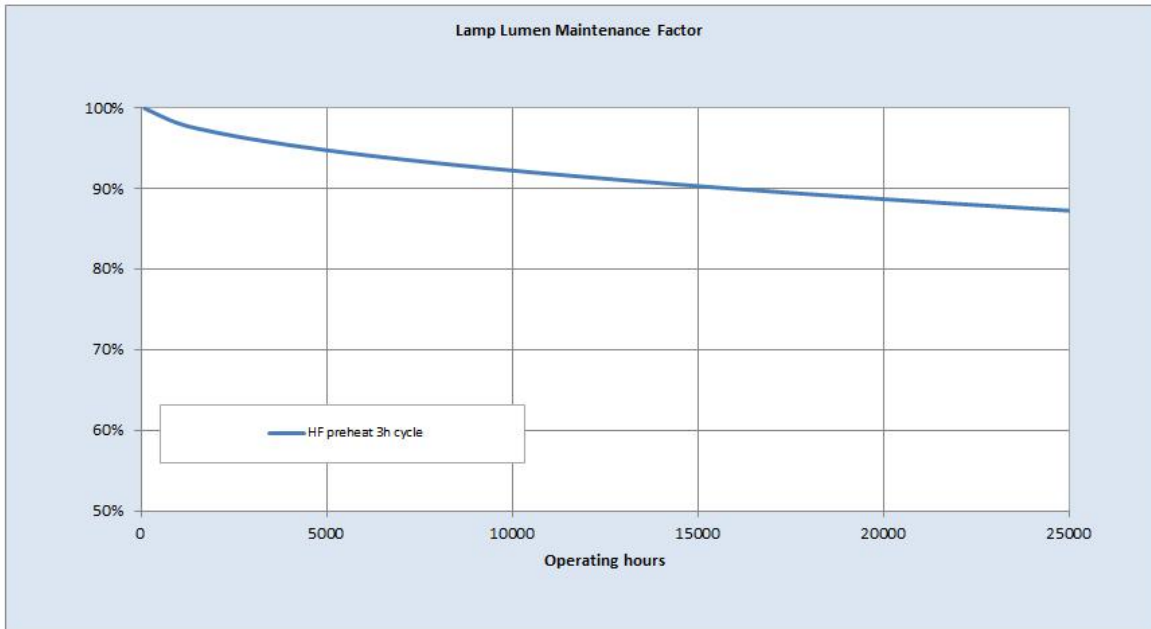

Lumen maintenance data