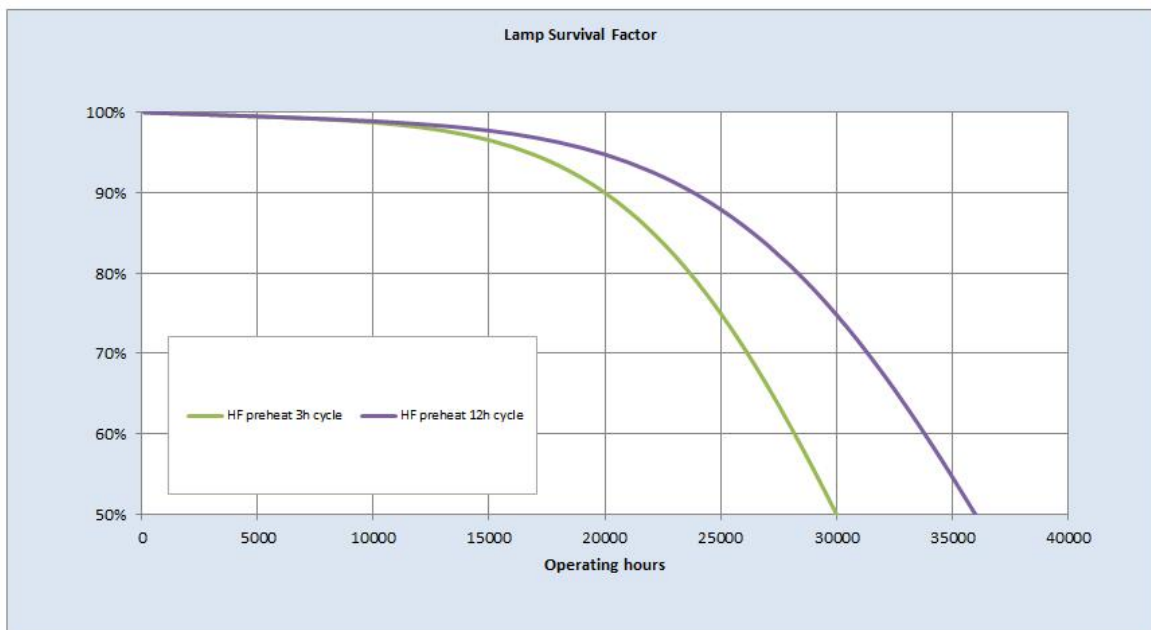

Survival data