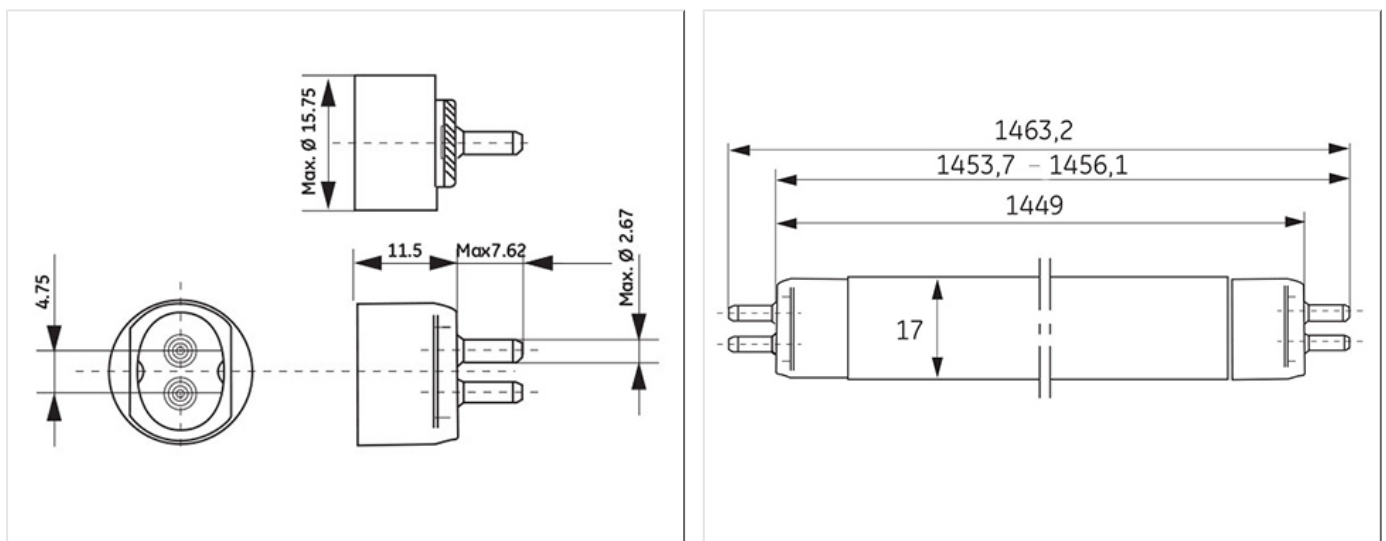

Electrical data

Nominal power [W]	35
Design Ambient Temperature [°C]	35
Design Lamp ambient temperature [°C]	35
Starting ambient temperature range	-15
Dimming Capability	Yes

Logistic data

DUN Code	10043168610992
EAN Code	0043168902571
Pack Quantity	30
Inner pack type	SLEEVE
Outer pack type	OUTER BOX
Layer quantity	210 Special
Pallet quantity EUR (PC)	1520
Pallet quantity UK (PC)	2000
Outer case size	1490 x 120 x 102 (mm)
Product status	Available

Technical drawing