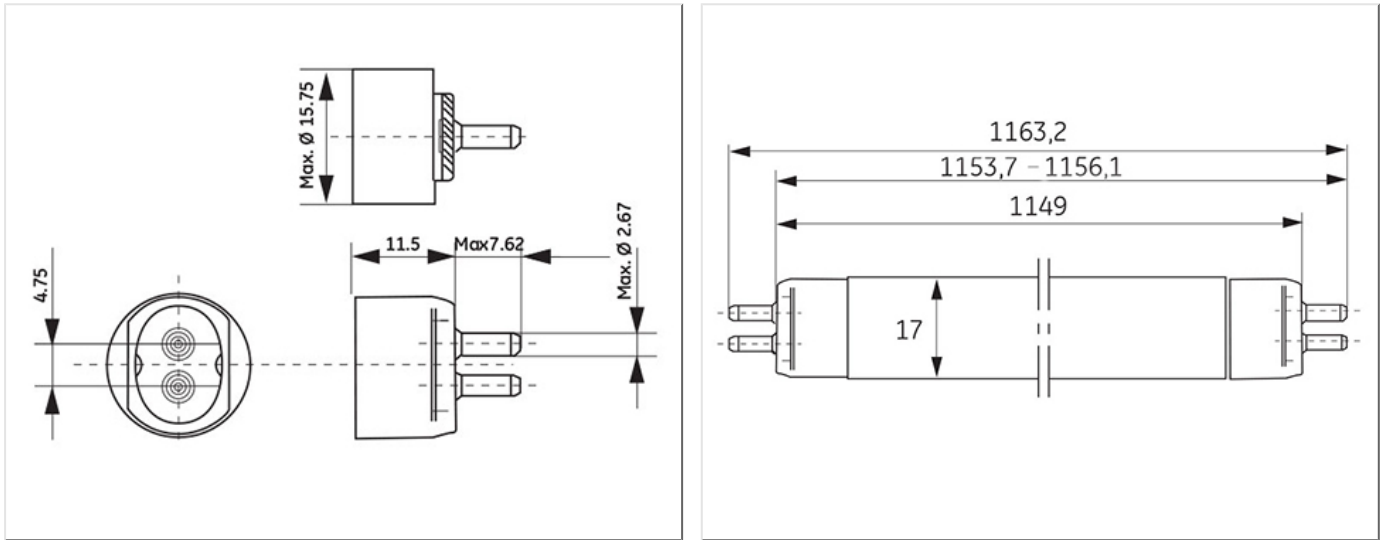

Technical drawing