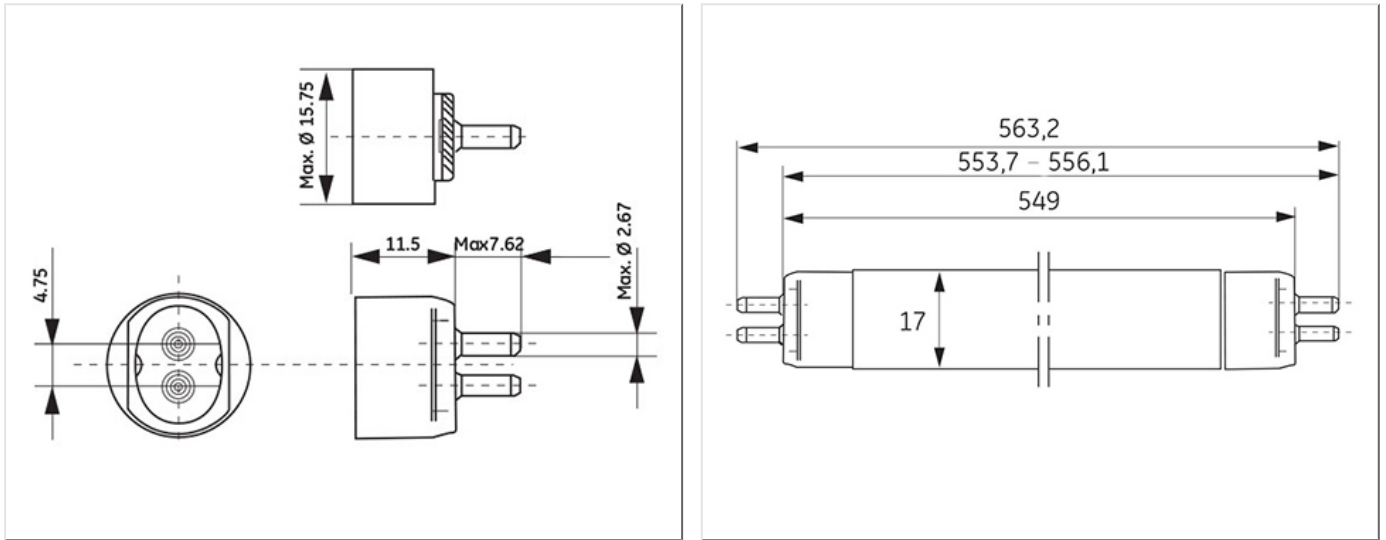

Technical drawing