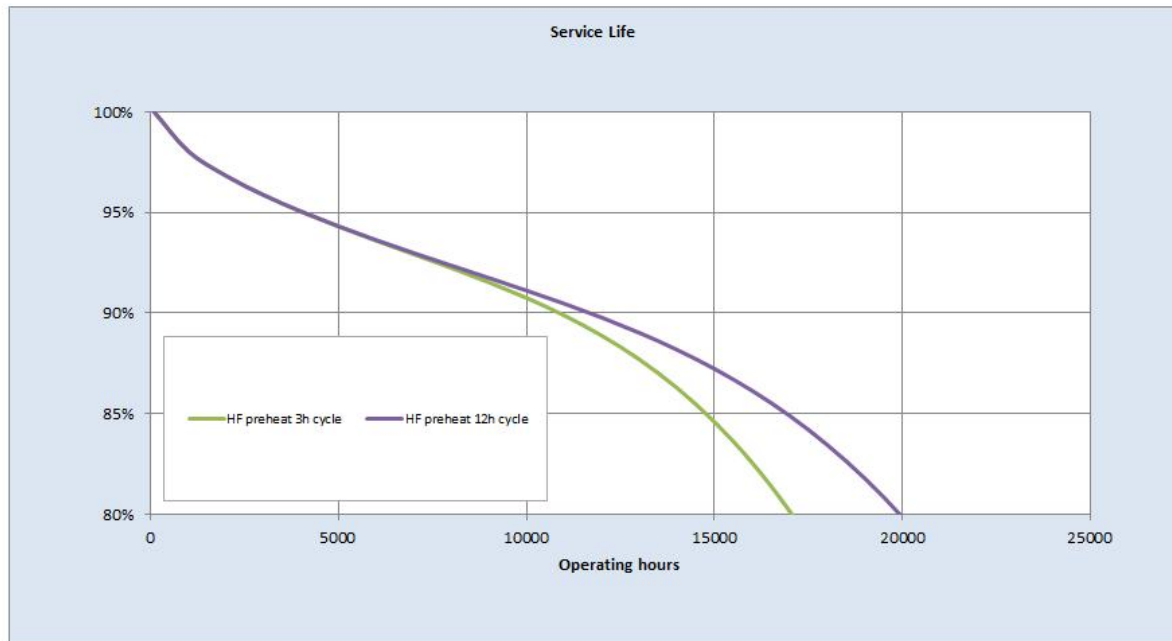

Technical drawing

Lumen maintenance data

Survival data

Service life data

Downloads & Links

[Go to the catalog site \(HTTP\)](#)

[Linear Fluorescent Lamps Catalogue \(PDF\)](#)

[LFL T5 Watt-Miser™ Lamps Data sheet \(EN\) \(PDF\)](#)