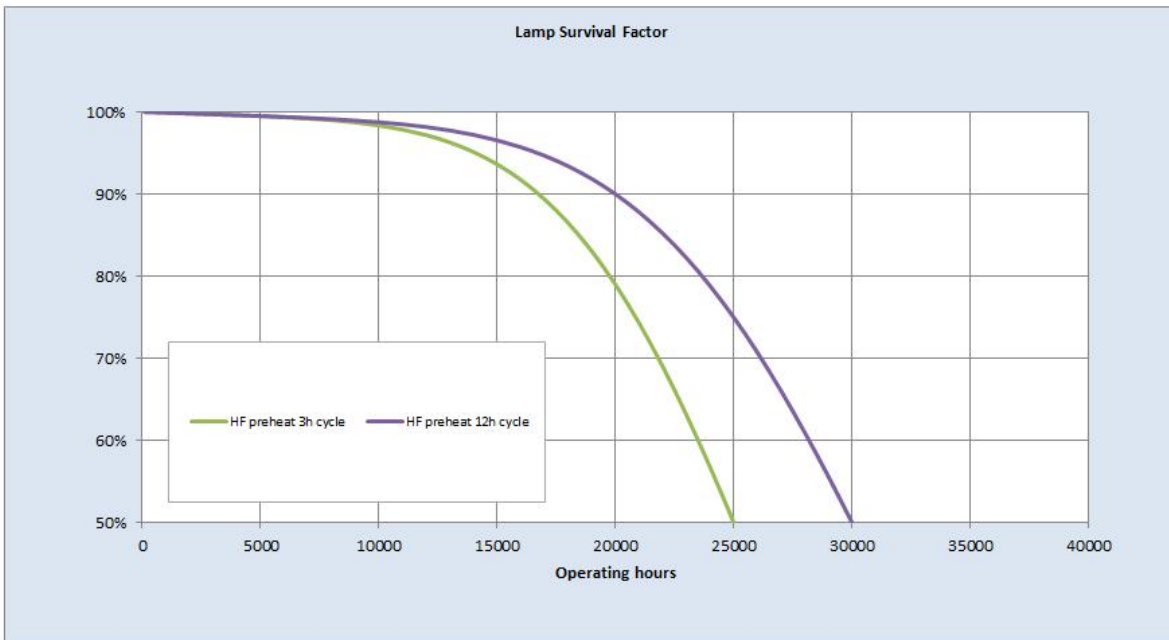

Survival data