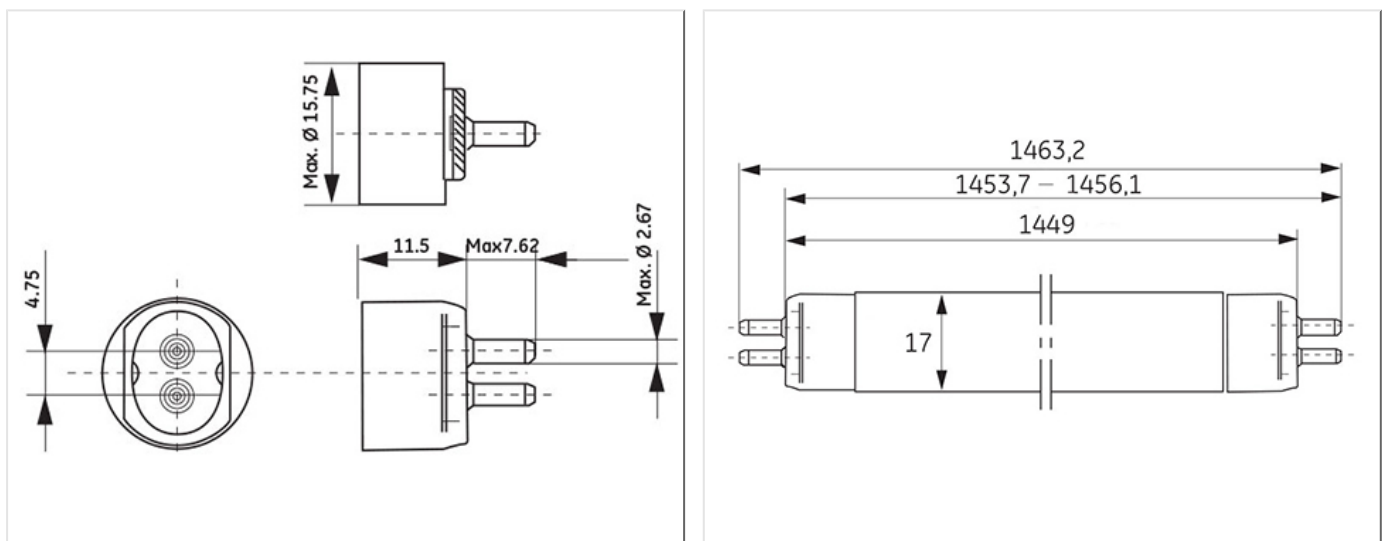

Electrical data

Nominal power [W]	46
Design Ambient Temperature [°C]	35
Design Lamp ambient temperature [°C]	35
Starting ambient temperature range	-15
Dimming Capability	No

Logistic data

DUN Code	10043168610732
EAN Code	0043168883368
Pack Quantity	30
Inner pack type	SLEEVE
Outer pack type	OUTER BOX
Layer quantity	210 Special
Pallet quantity EUR (PC)	5100
Pallet quantity UK (PC)	5000
Outer case size	1490 x 120 x 102 (mm)
Product status	Available

Technical drawing