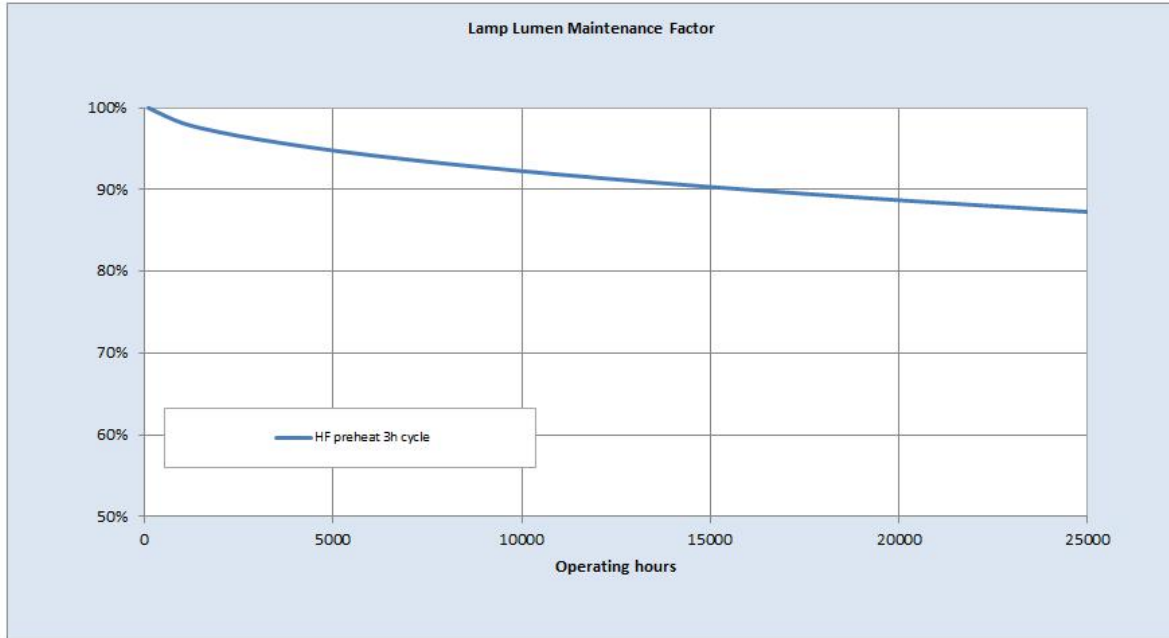

Lumen maintenance data