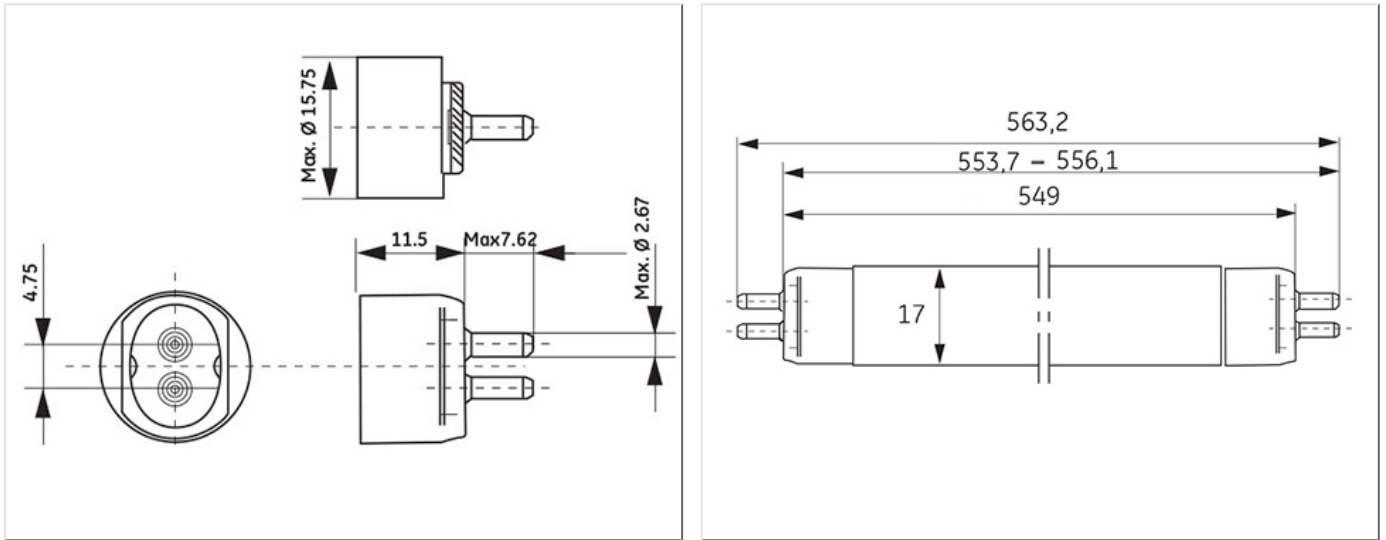

Technical drawing