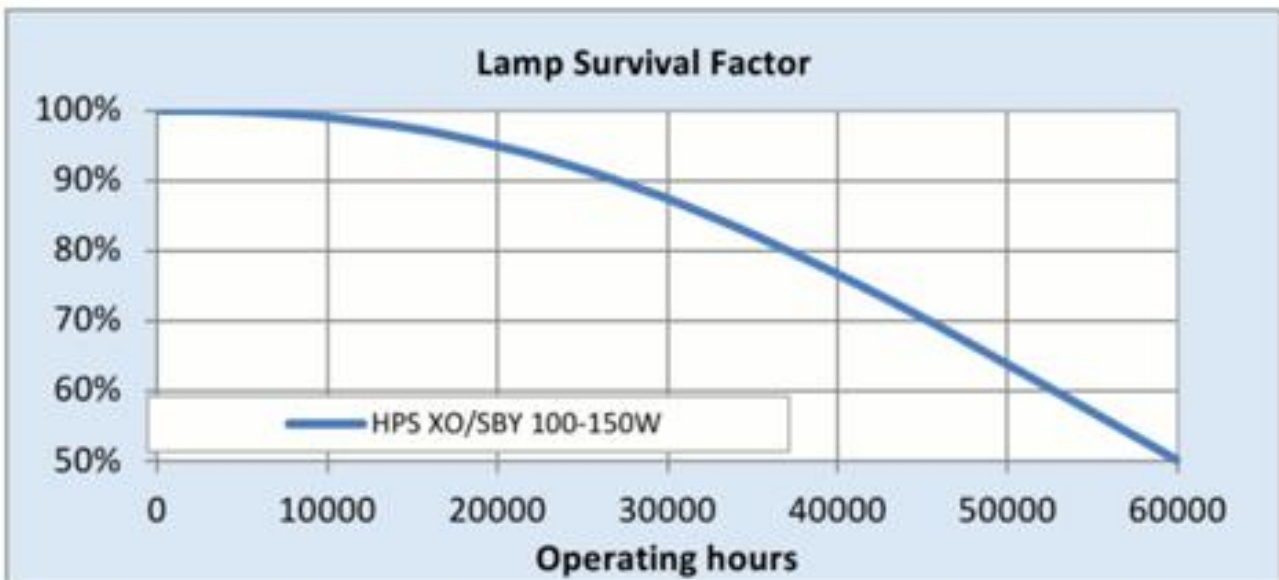

Survival data