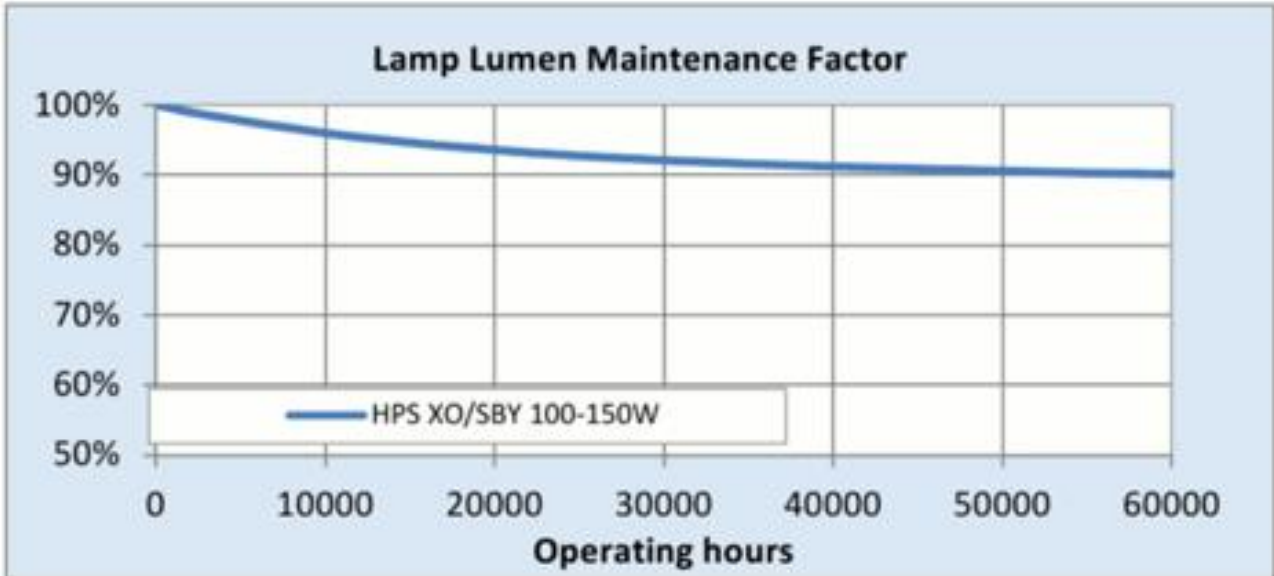

Lumen maintenance data