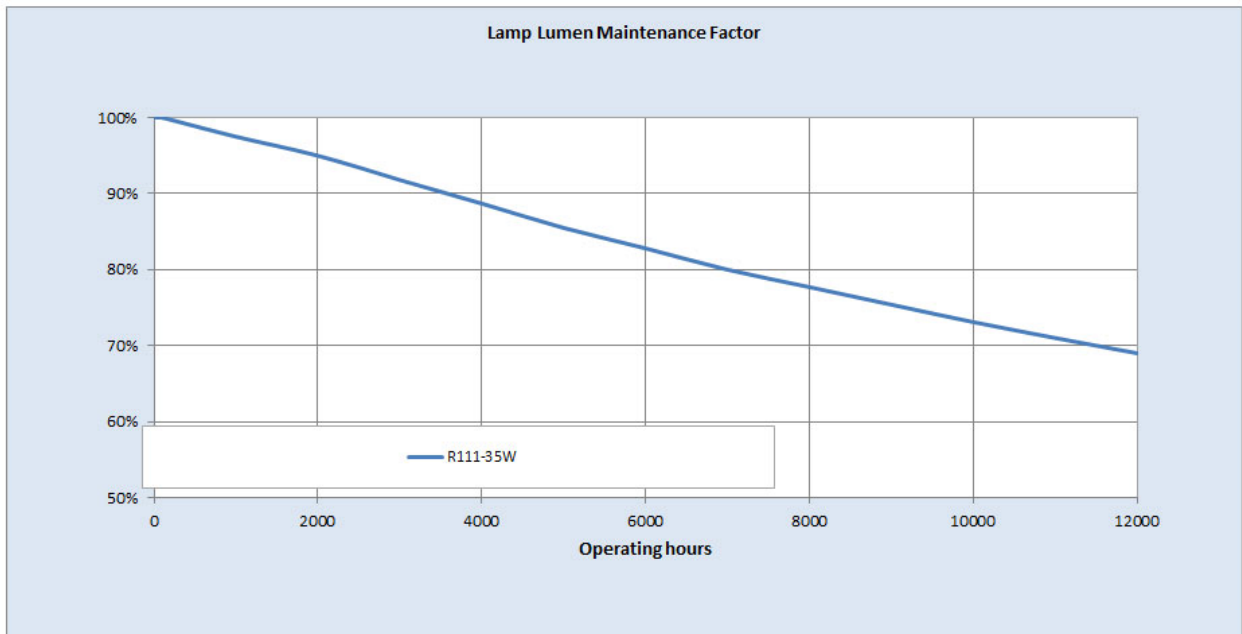

Lumen maintenance data