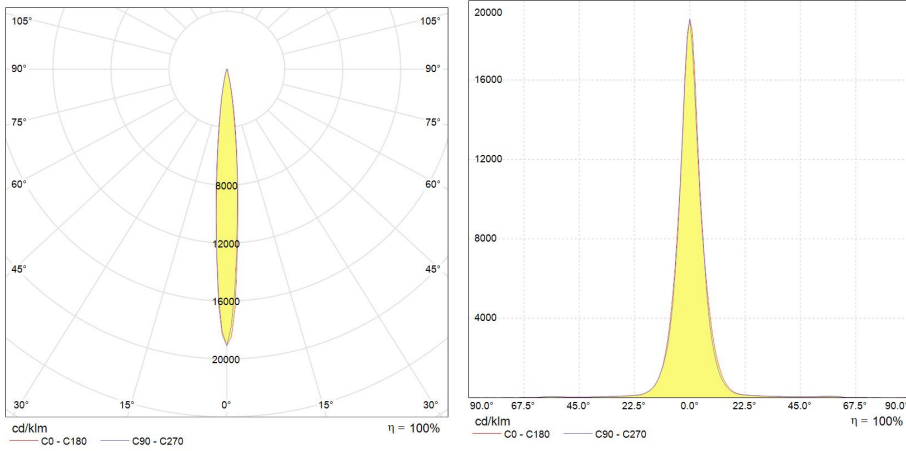

Photometric Data