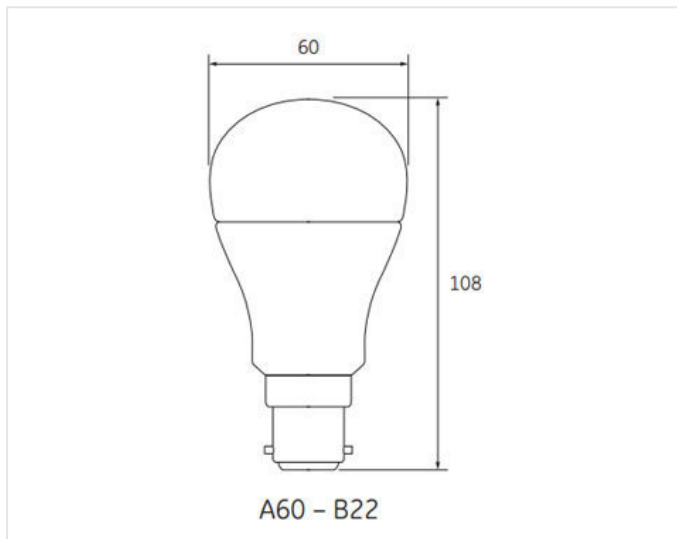

Technical drawing

Downloads & Links

[Go to the catalog site (HTTP)](#)

[Product datasheet (PDF)](#)

[LED Lighting Solutions - Catalogue (EN) (PDF)](#)

[Lighting design tools & calculators (HTTP)](#)

[Datasheets (HTTP)](#)

[High-res images / Technical drawings (HTTP)](#)

[Certificate for the Quality Management System of GE Lighting EMEA (PDF)](#)

[Certificate for the Environmental Management System of GE Lighting EMEA (PDF)](#)