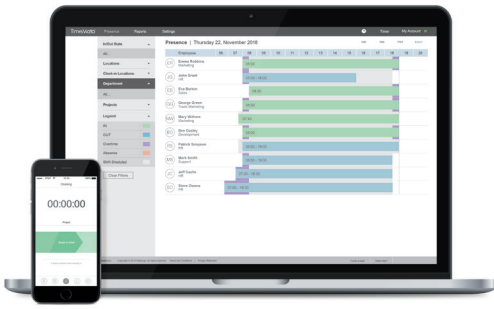

Looking for a treasure trove of extended features? TimeMoto Cloud Plus has it all. Example of tools this system is outfitted with: 24-hour scheduling of (individual) shifts; employee arrival and departure notifications outside standard working hours; individual employee tracking of annual vacation and work hours; reduction of overtime by balancing schedules; and more effective scheduling with our special holiday feature.

More users? No problem. TimeMoto offers 2 different expansion packs to customize and expand your TimeMoto experience.

- Access data from any location
- Works with any browser
- Mobile clocking
- Real-time attendance data
- Work scheduling (shift, absence)
- Individual project codes
- Excel, PDF, CSV payroll export
- Notifications (absent, late)
- Compliant with the new European Privacy Regulation (GDPR)

## TIMEMOTO CLOUD

- Access data from any location
- Works with any browser
- Mobile clocking
- Real-time attendance data
- Work schedules
- Individual project codes
- Excel, PDF, CSV payroll export