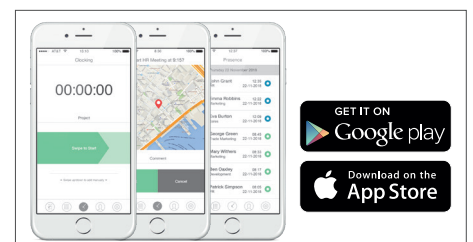

Looking for a treasure trove of extended features? TimeMoto Cloud Plus has it all. Example of tools this system is outfitted with: 24-hour scheduling of (individual) shifts; employee arrival and departure notifications outside standard working hours; individual employee tracking of annual vacation and work hours; reduction of overtime by balancing schedules; and more effective scheduling with our special holiday feature.

More users? No problem. TimeMoto offers 2 different expansion packs to customize and expand your TimeMoto experience.

- Access data from any location
- Works with any browser
- Mobile clocking
- Real-time attendance data
- Work scheduling (shift, absence)
- Individual project codes
- Excel, PDF, CSV payroll export
- Notifications (absent, late)
- Compliant with the new European Privacy Regulation (GDPR)

Combine with TimeMoto Time Clocks

Access data from any location

Mobile clocking from any device with any browser. Free TimeMoto App available