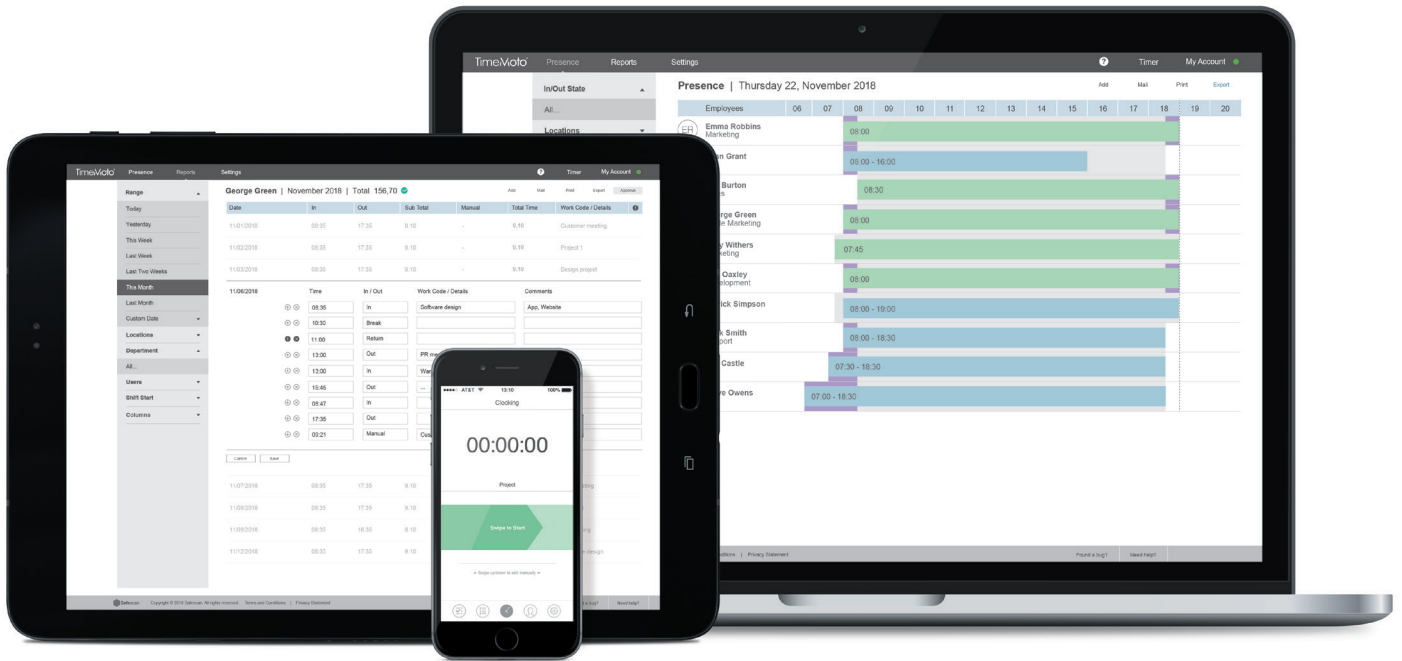

## TM-CLOUD / TM-CLOUD PLUS

1 YEAR SUBSCRIPTION - 25 USERS

**TimeMoto Cloud's power, scalability and flexibility, make it the ultimate Time and Attendance solution for every company.**

TimeMoto Cloud enables you to handle all your timesheets, scheduling and reporting from any location, whenever you need it.

Access TimeMoto Cloud using any browser, TimeMoto app or in combination with TimeMoto terminals. All fully accessible online. You don't have to install any software or purchase servers. No need to pay for an upgrade, your TimeMoto Cloud is continually up to date. A flexible and low-cost solution for all your time attendance needs, whether you have ten employees or ten thousand.

Looking for a treasure trove of extended features? TimeMoto Cloud Plus has it all. Example of tools this system is outfitted with: 24-hour scheduling of (individual) shifts; employee arrival and departure notifications outside standard working hours; individual employee tracking of annual vacation and work hours; reduction of overtime by balancing schedules; and more effective scheduling with our special holiday feature.

## TIMEMOTO CLOUD

- Access data from any location
- Works with any browser
- Mobile clocking
- Real-time attendance data
- Work schedules
- Individual project codes
- Excel, PDF, CSV payroll export