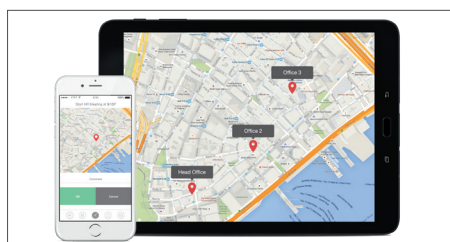

Access data from any location