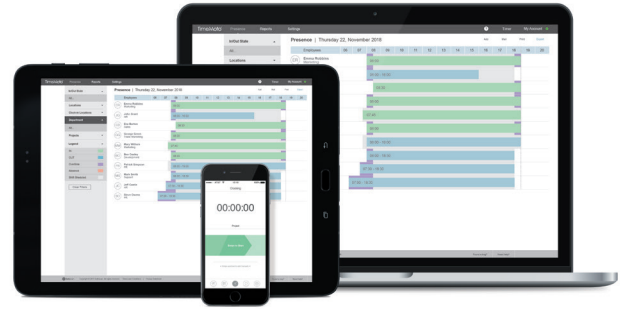

Looking for a treasure trove of extended features? TimeMoto Cloud Plus has it all. Example of tools this system is outfitted with: 24-hour scheduling of (individual) shifts; employee arrival and departure notifications outside standard working hours; individual employee tracking of annual vacation and work hours; reduction of overtime by balancing schedules; and more effective scheduling with our special holiday feature.

Combine with TimeMoto Time Clocks

Access data from any location

Mobile clocking from any device with any browser. Free TimeMoto App available

## TIMEMOTO CLOUD

- Access data from any location
- Works with any browser
- Mobile clocking
- Real-time attendance data
- Work schedules
- Individual project codes
- Excel, PDF, CSV payroll export