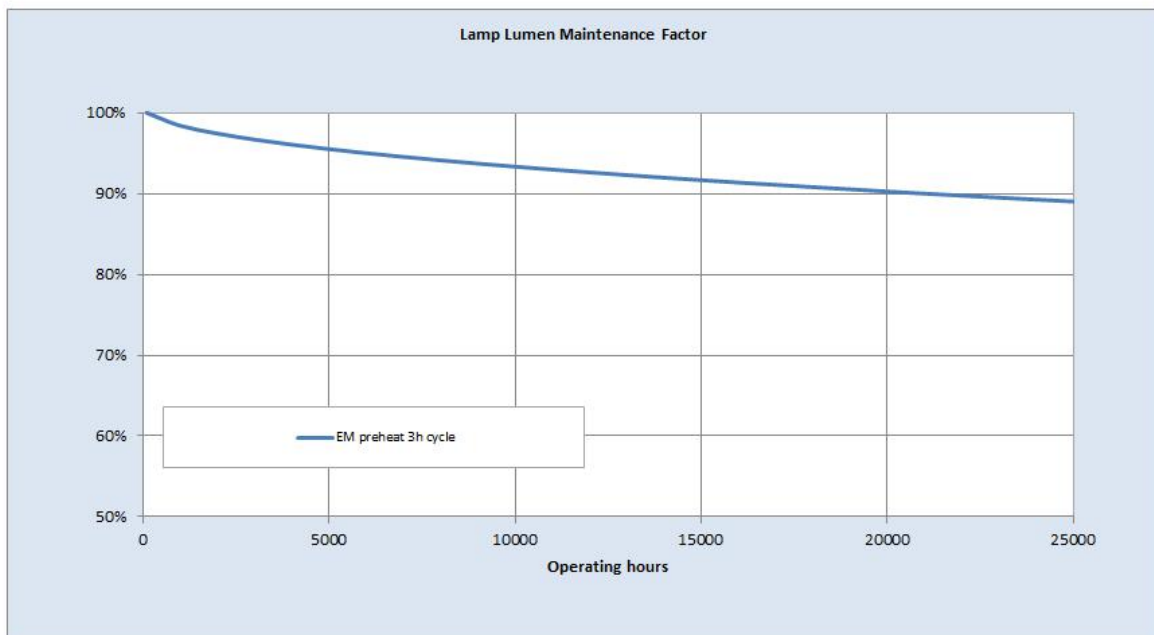

Lumen maintenance data