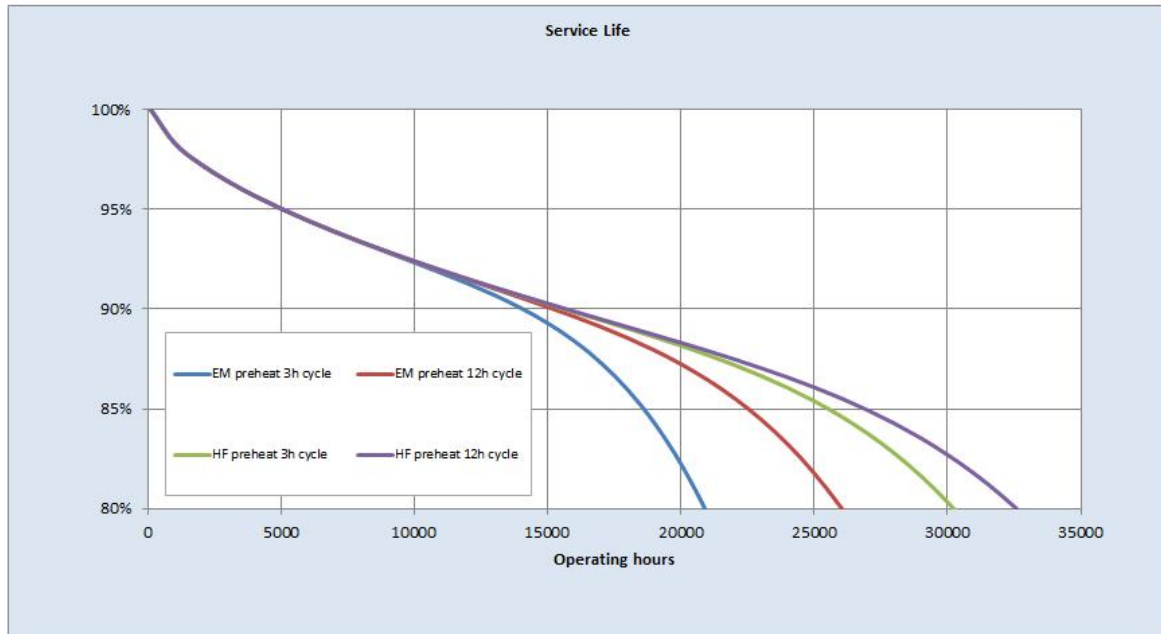

Service life data