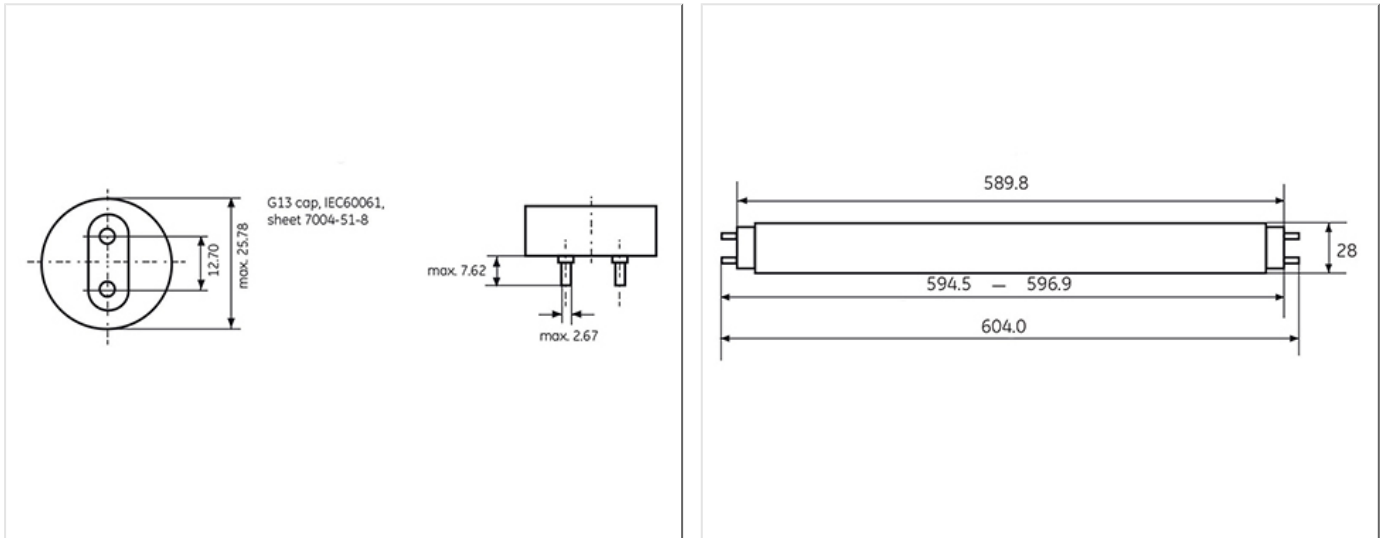

Technical drawing