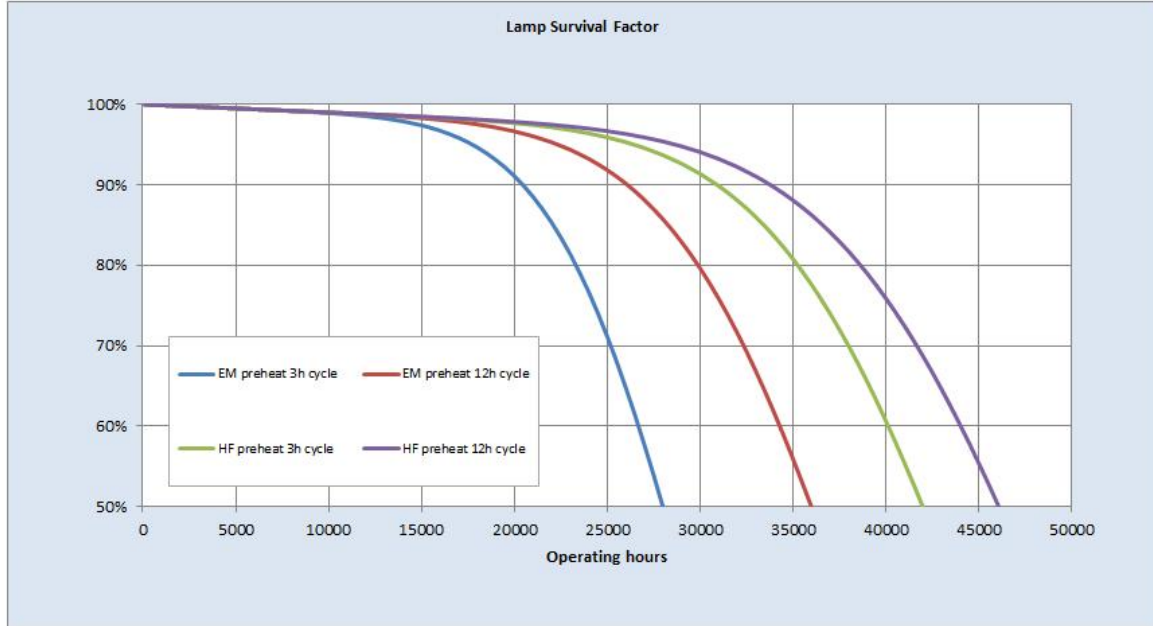

Survival data