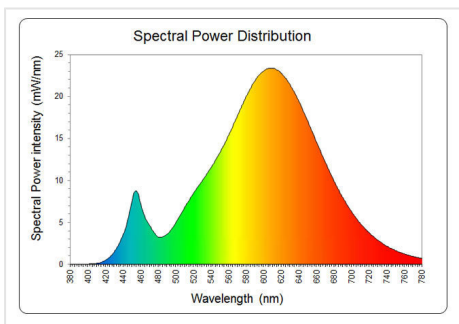

Spectral distribution