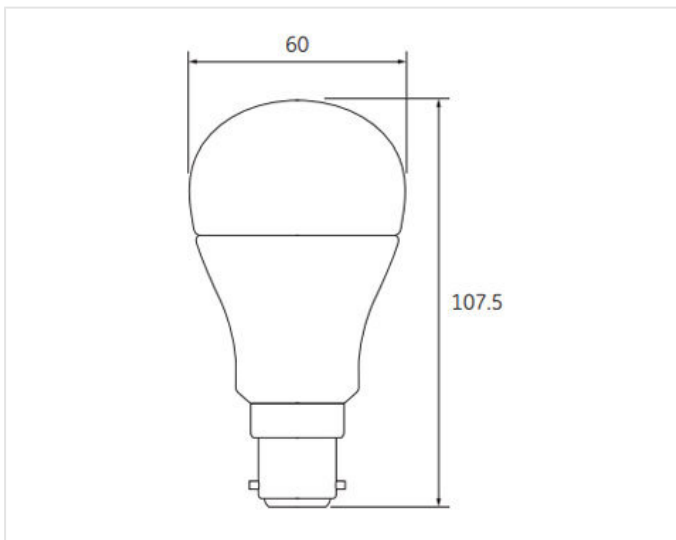

Technical drawing