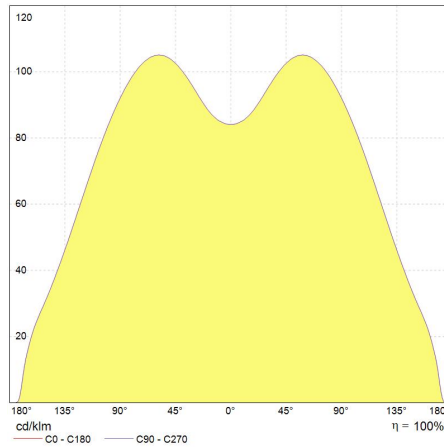

Photometric Data