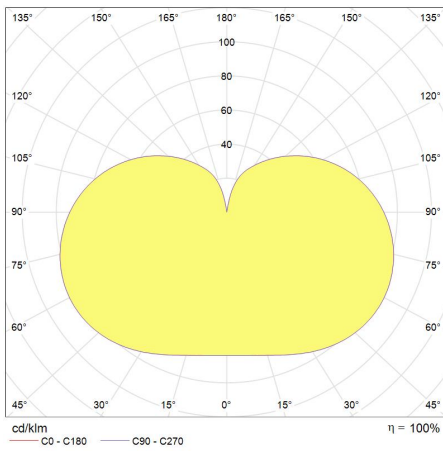

Photometric Data