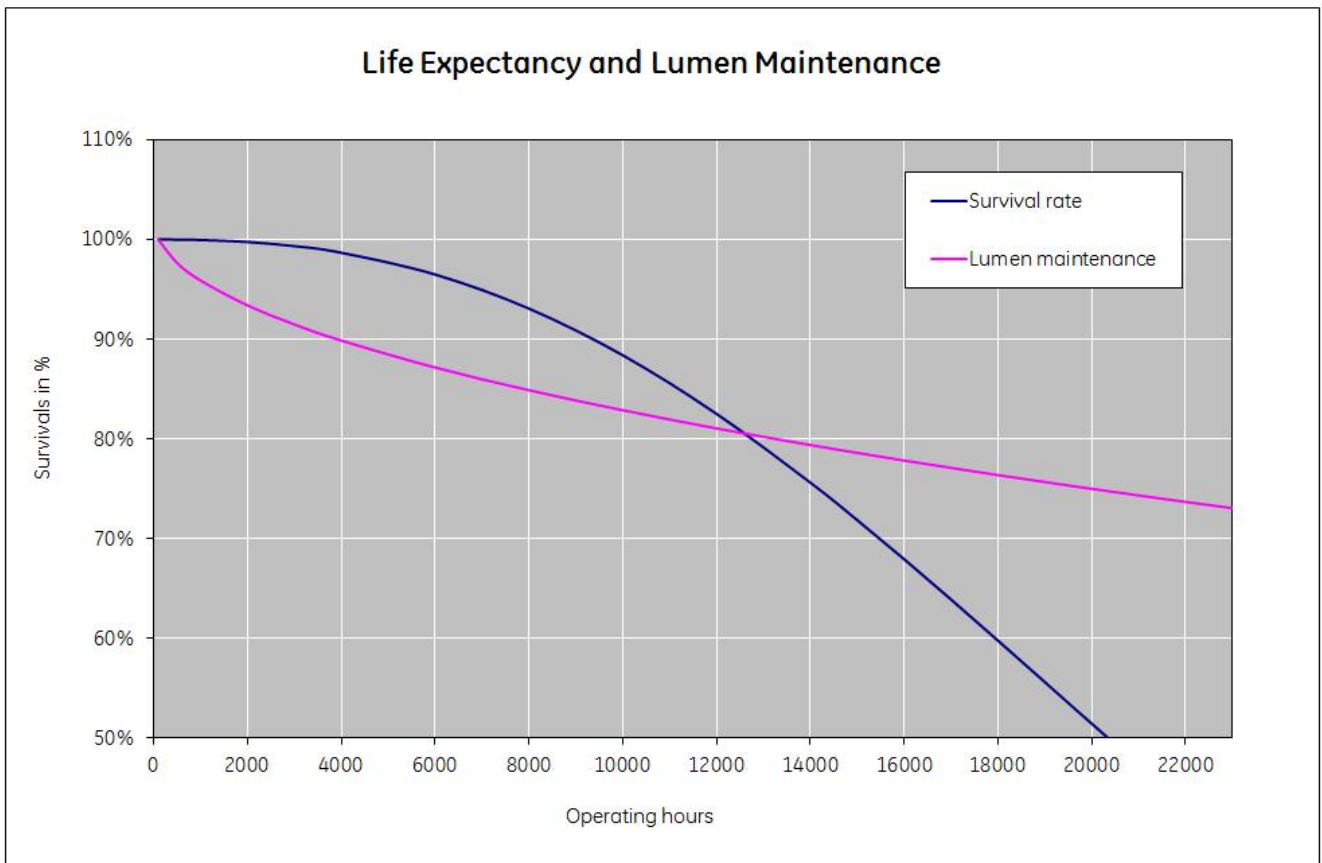

Survival data