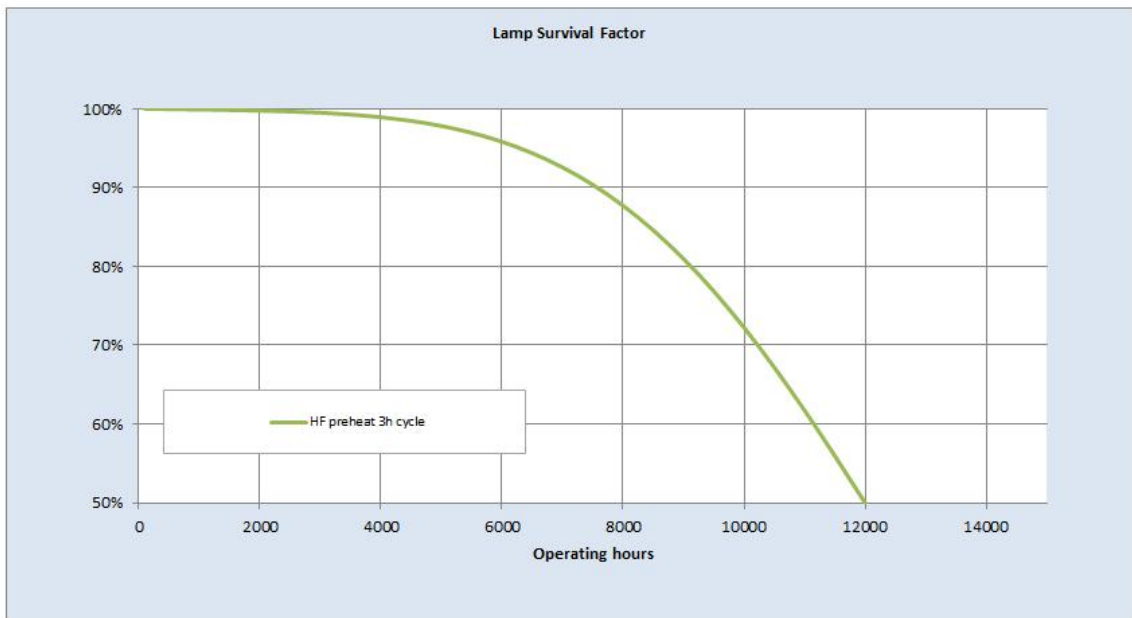

Survival data