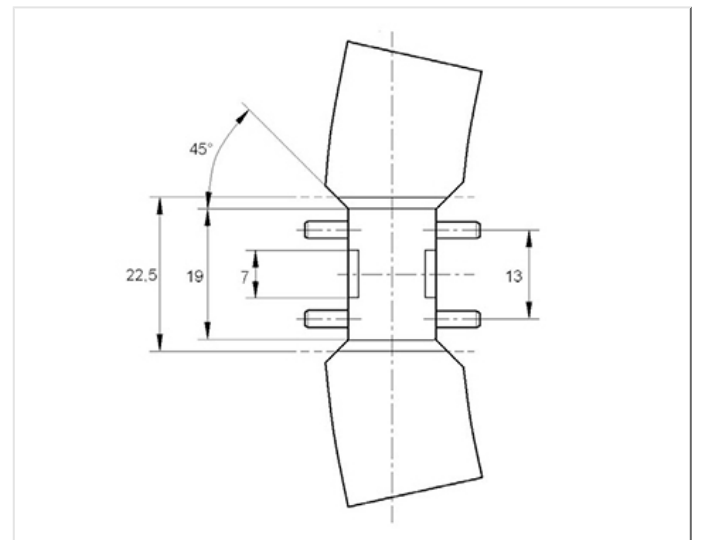

Electrical data

Nominal power [W]	55
Design Ambient Temperature [°C]	25
Design Lamp ambient temperature [°C]	25
Starting ambient temperature range	-15
Dimming Capability	Yes

Logistic data

DUN Code	10043168757185
EAN Code	0043168757188
Pack Quantity	10
Layer quantity	60 EUR, 90 UK
Layer quantity EUR	60
Layer quantity UK	90
Pallet quantity EUR (PC)	180
Pallet quantity UK (PC)	270
Outer case size	321 x 321 x 339 (mm)
Product status	Available

Technical drawing