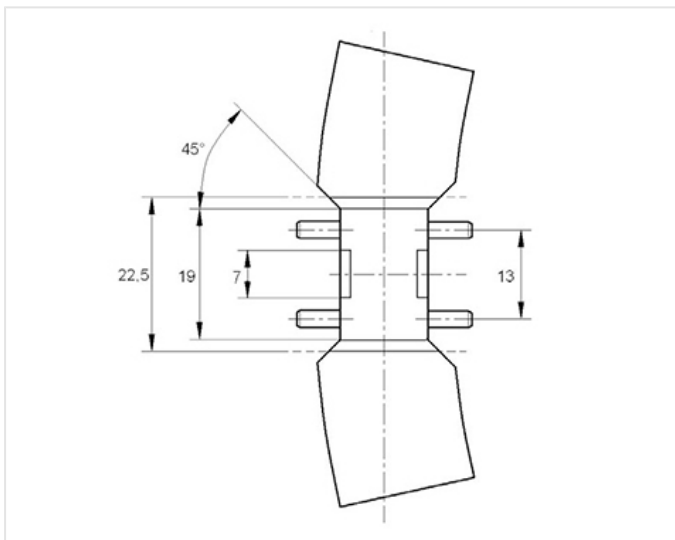

Electrical data

Nominal power [W]	55
Design Ambient Temperature [°C]	25
Design Lamp ambient temperature [°C]	25
Starting ambient temperature range	-15
Dimming Capability	Yes

Logistic data

DUN Code	10043168757185
EAN Code	0043168757188
Pack Quantity	10
Layer quantity	60 EUR, 90 UK
Layer quantity EUR	60
Layer quantity UK	90
Pallet quantity EUR (PC)	180
Pallet quantity UK (PC)	270
Outer case size	321 x 321 x 339 (mm)
Product status	Available

Technical drawing