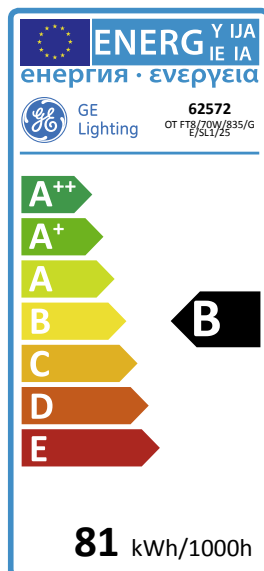

Application areas

- Retail
- Office
- Education
- Industrial