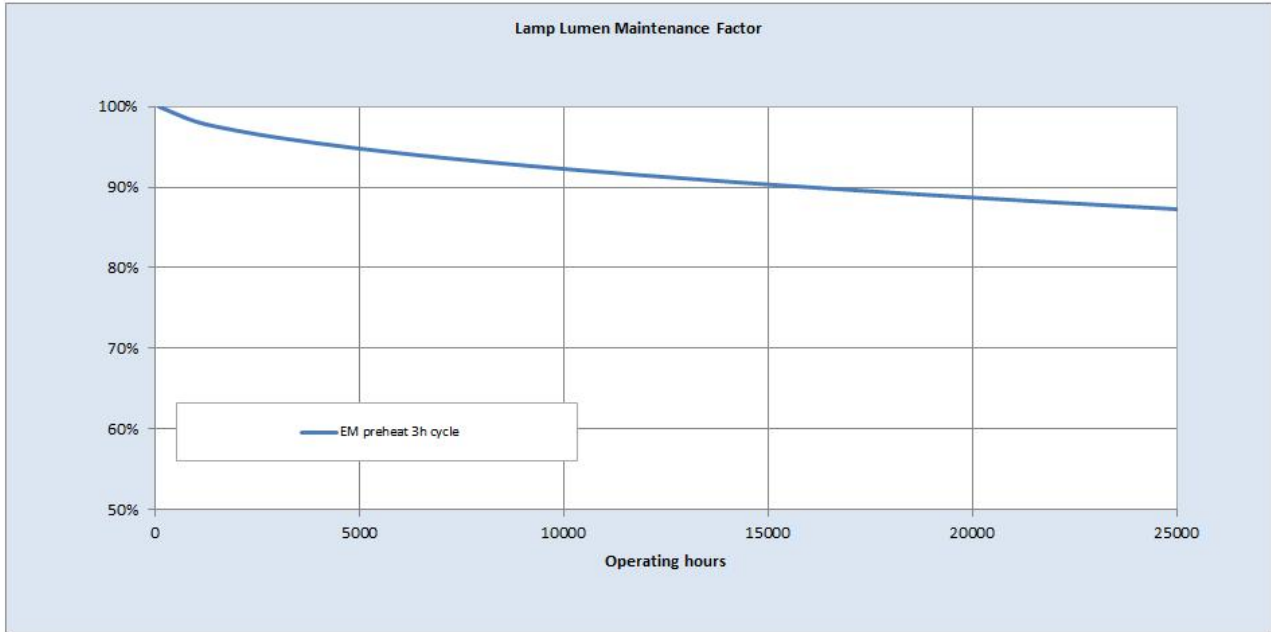

Lumen maintenance data