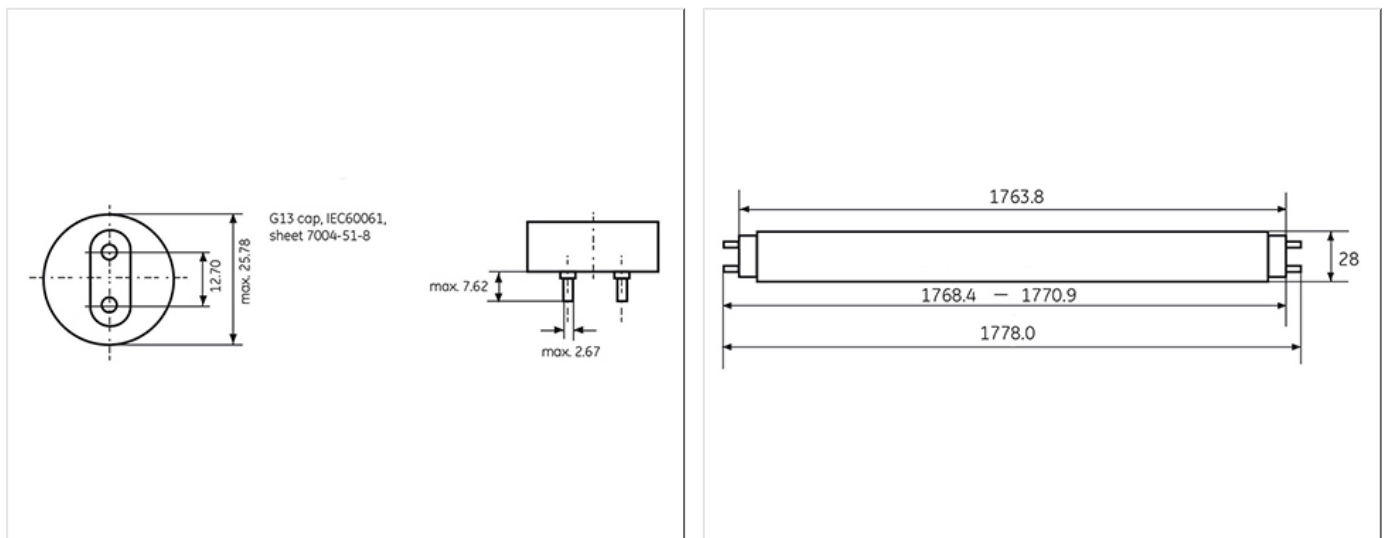

Electrical data

Nominal power [W]	70
Design Ambient Temperature [°C]	25
Design Lamp ambient temperature [°C]	25
Starting ambient temperature range	-15
Dimming Capability	Yes

Logistic data

DUN Code	10043168625729
EAN Code	0043168394512
Pack Quantity	25
Layer quantity	150 Special
Pallet quantity EUR (PC)	720
Pallet quantity UK (PC)	960
Outer case size	1810 x 160 x 150 (mm)
Product status	Available

Technical drawing