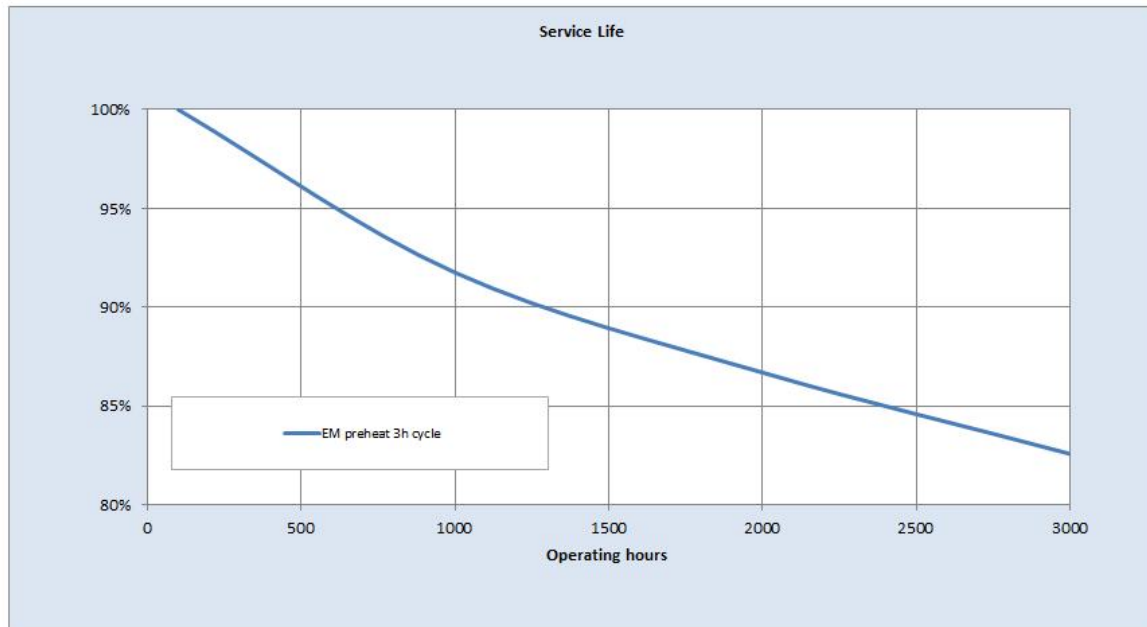

Technical drawing

Lumen maintenance data

Survival data

Service life data

Downloads & Links

[Go to the catalog site \(HTTP\)](#)

[Linear Fluorescent Lamps Catalogue \(PDF\)](#)

[LFL T5 Miniature Lamps - Data sheet \(EN\) \(PDF\)](#)