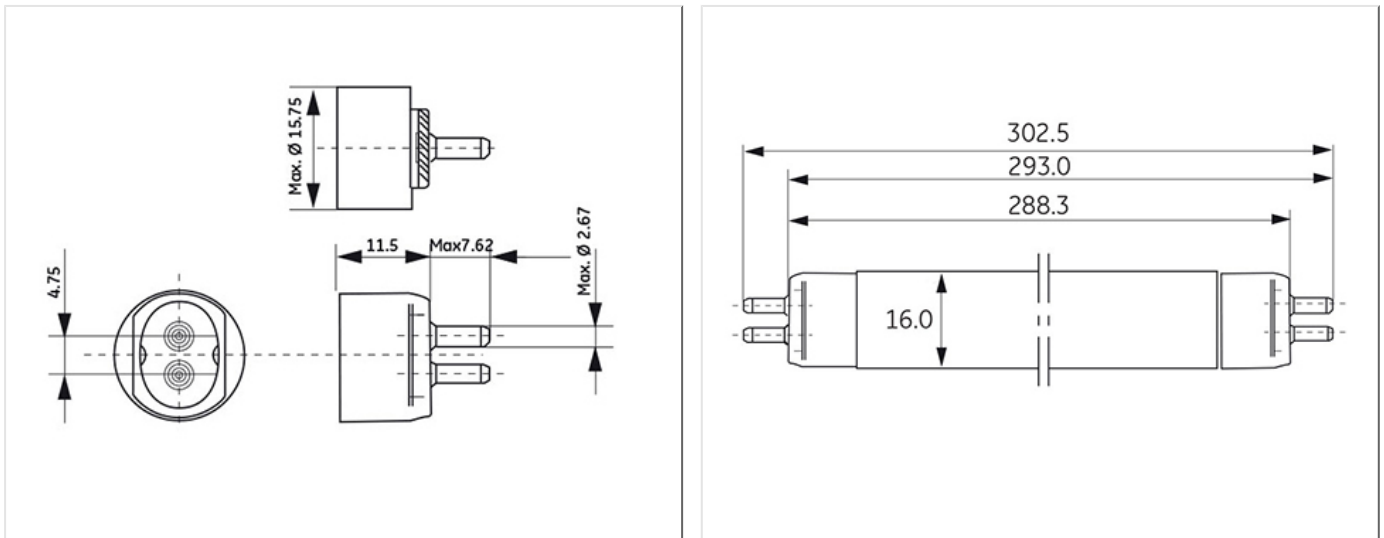

Logistic data

DUN Code	10043168270110
EAN Code	0043168270113
Pack Quantity	25
Layer quantity	2000 EUR, 3000 UK
Layer quantity EUR	2000
Layer quantity UK	3000
Pallet quantity EUR (PC)	6000
Pallet quantity UK (PC)	9000
Outer case size	90 x 90 x 320 (mm)
Product status	Available

Technical drawing