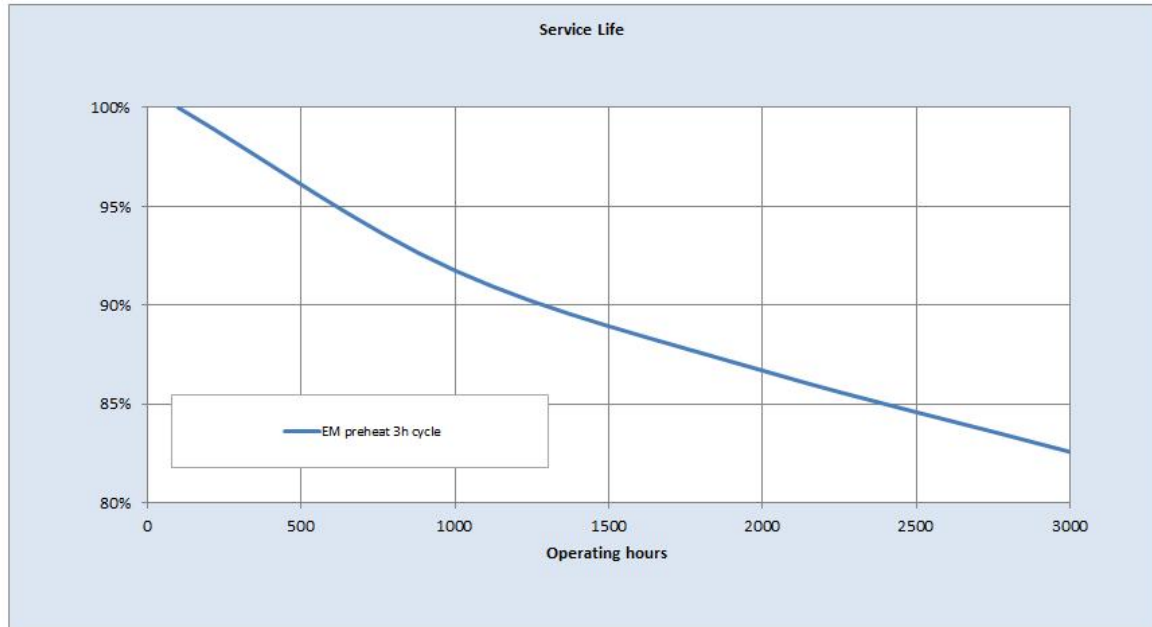

Service life data

Downloads & Links

[Go to the catalog site (HTTP)](#)

[Linear Fluorescent Lamps Catalogue (PDF)](#)

[LFL T5 Miniature Lamps - Data sheet (EN) (PDF)](#)

[Lighting design tools & calculators (HTTP)](#)

[High-res images / Technical drawings (HTTP)](#)

[Certificate for the Quality Management System of GE Lighting EMEA (PDF)](#)

[Certificate for the Environmental Management System of GE Lighting EMEA (PDF)](#)