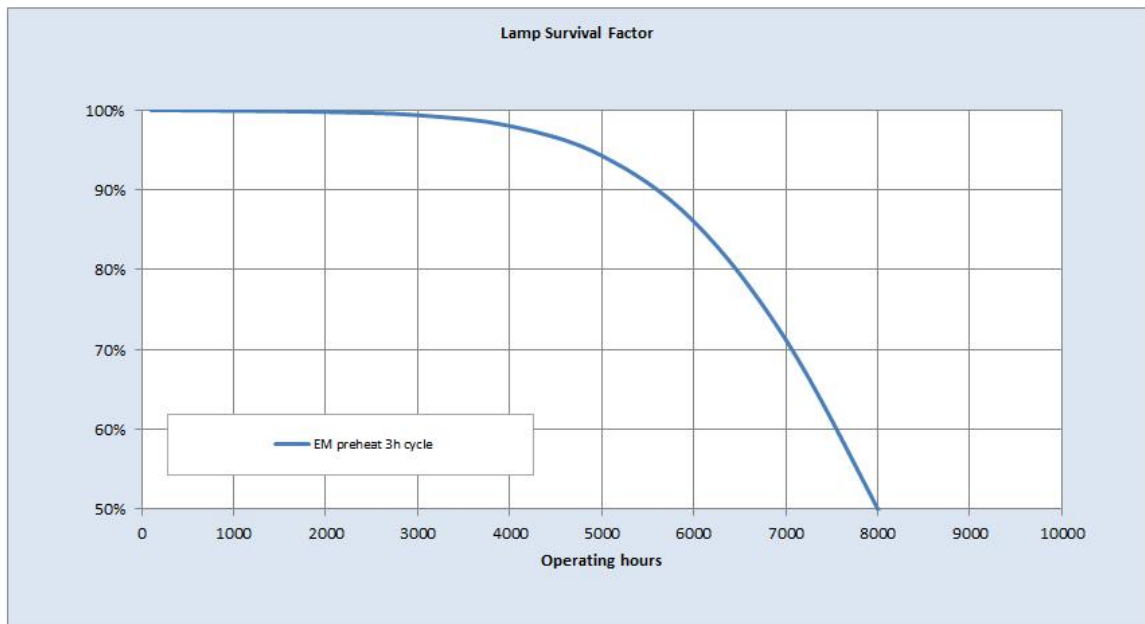

Survival data