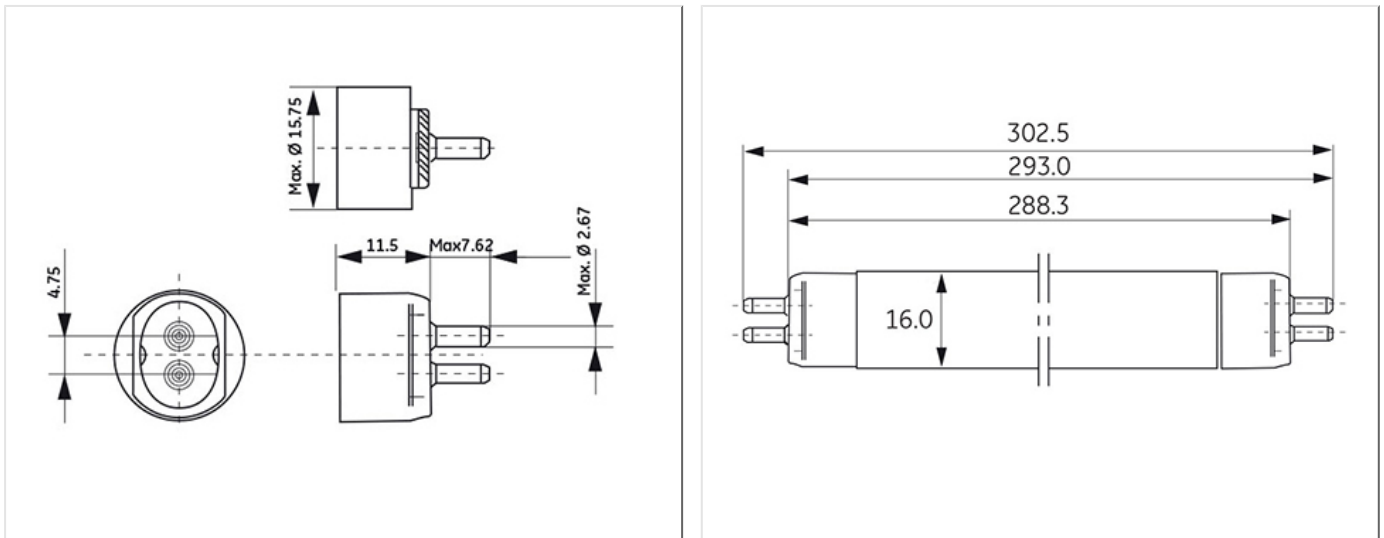

Logistic data

DUN Code	10043168270271
EAN Code	0043168270274
Pack Quantity	25
Layer quantity	2000 EUR, 3000 UK
Layer quantity EUR	2000
Layer quantity UK	3000
Pallet quantity EUR (PC)	6000
Pallet quantity UK (PC)	9000
Outer case size	90 x 90 x 320 (mm)
Product status	Available

Technical drawing