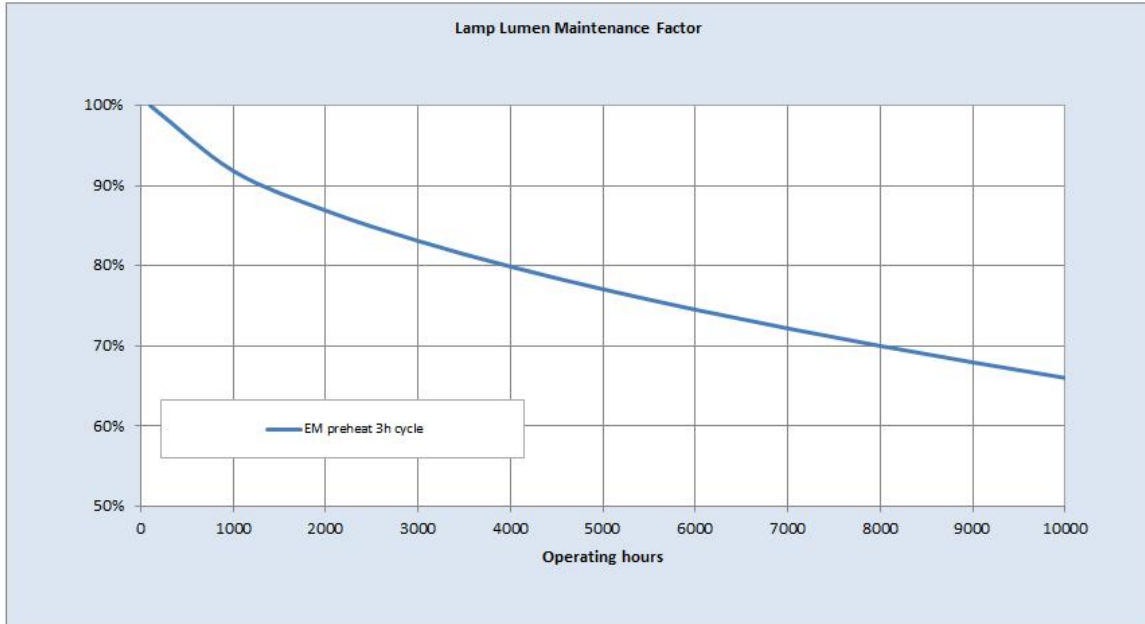

Lumen maintenance data