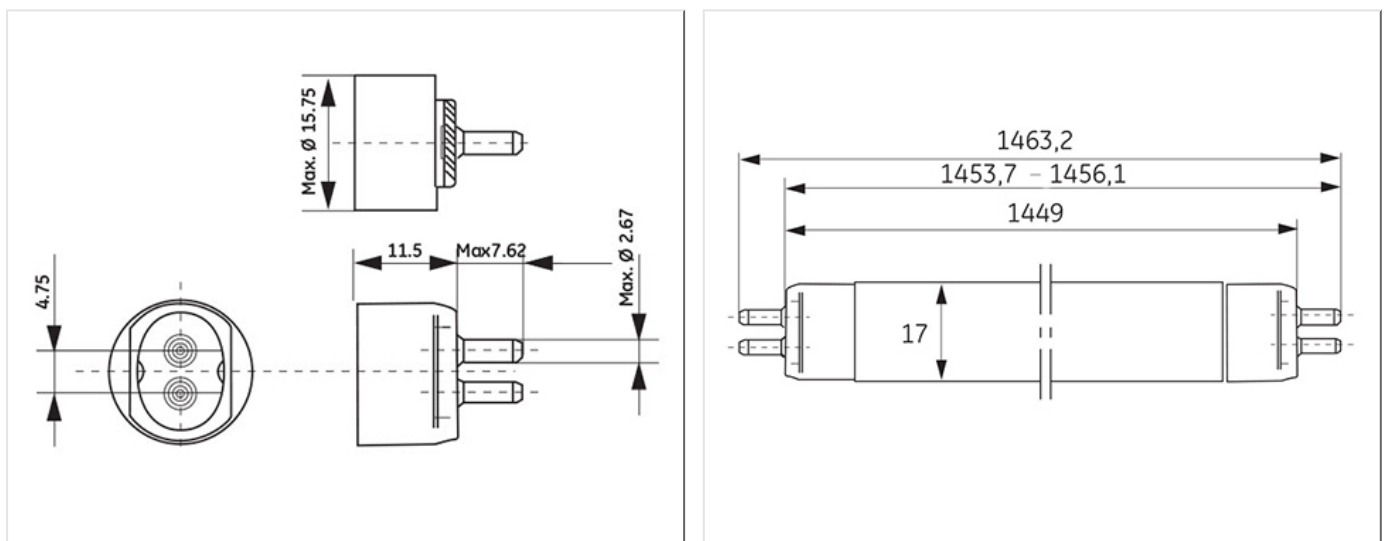

Electrical data

Nominal power [W]	80
Design Ambient Temperature [°C]	35
Design Lamp ambient temperature [°C]	35
Starting ambient temperature range	-15
Dimming Capability	Yes

Logistic data

DUN Code	10043168787090
EAN Code	0043168902854
Pack Quantity	30
Inner pack type	SLEEVE
Outer pack type	OUTER BOX
Layer quantity	210 Special
Pallet quantity EUR (PC)	1520
Pallet quantity UK (PC)	2000
Outer case size	1490 x 120 x 102 (mm)
Product status	Available

Technical drawing