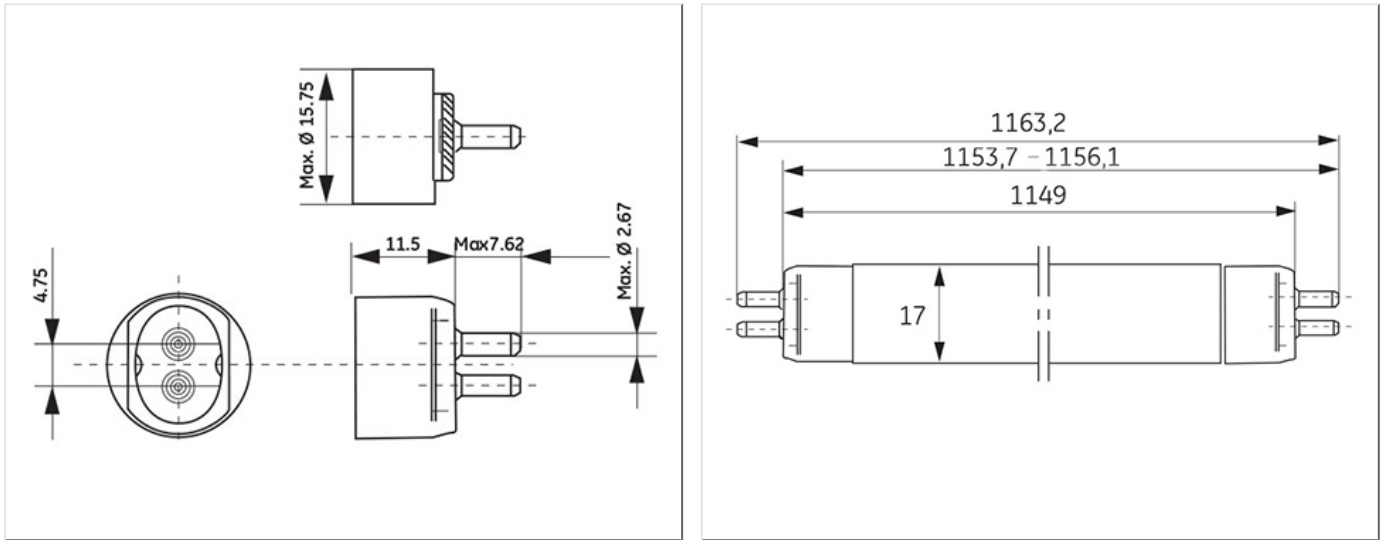

Technical drawing