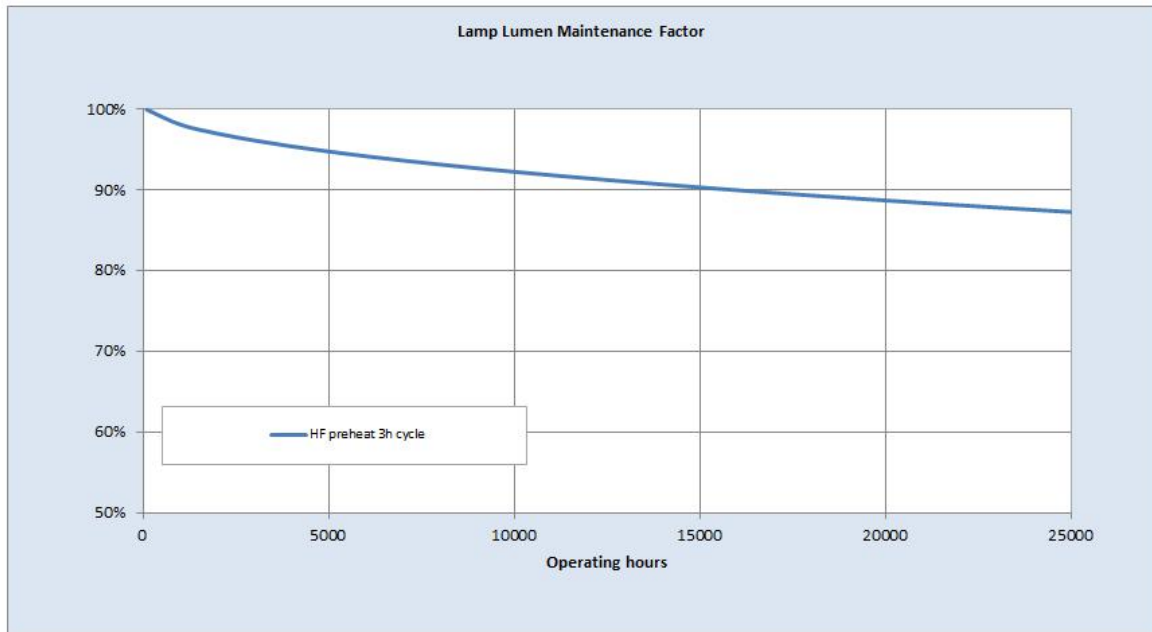

Lumen maintenance data