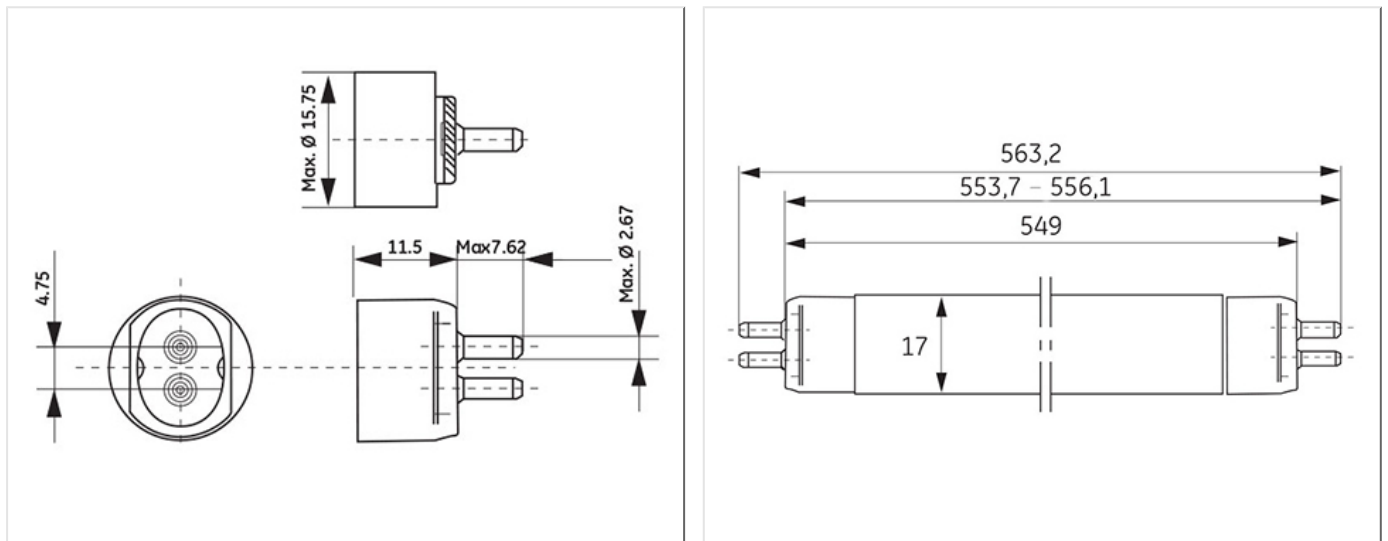

Technical drawing