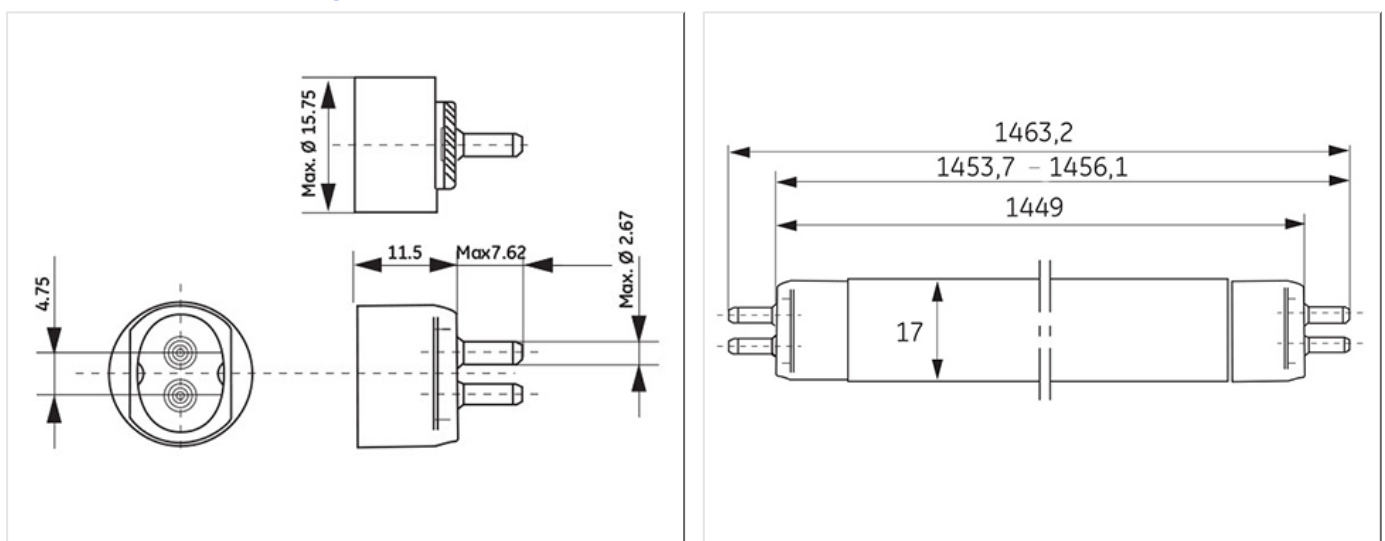

Electrical data

Nominal power [W]	35
Design Ambient Temperature [°C]	35
Design Lamp ambient temperature [°C]	35
Starting ambient temperature range	-15
Dimming Capability	Yes

Logistic data

DUN Code	10043168611043
EAN Code	0043168902618
Pack Quantity	30
Inner pack type	SLEEVE
Outer pack type	OUTER BOX
Layer quantity	210 Special
Pallet quantity EUR (PC)	1520
Pallet quantity UK (PC)	2000
Outer case size	1490 x 120 x 102 (mm)
Product status	Available

Technical drawing