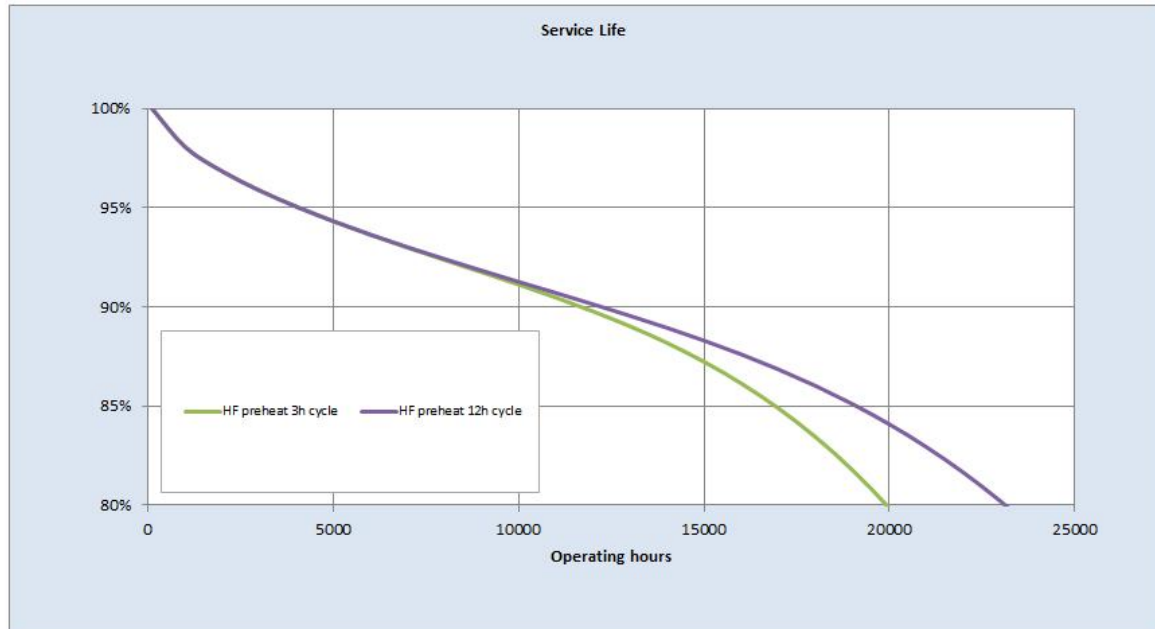

Technical drawing

Lumen maintenance data

Survival data

Service life data

Downloads & Links

[Go to the catalog site \(HTTP\)](#)

[Linear Fluorescent Lamps Catalogue \(PDF\)](#)

[LFL T5 LongLast™ Lamps - Data sheet \(EN\) \(PDF\)](#)