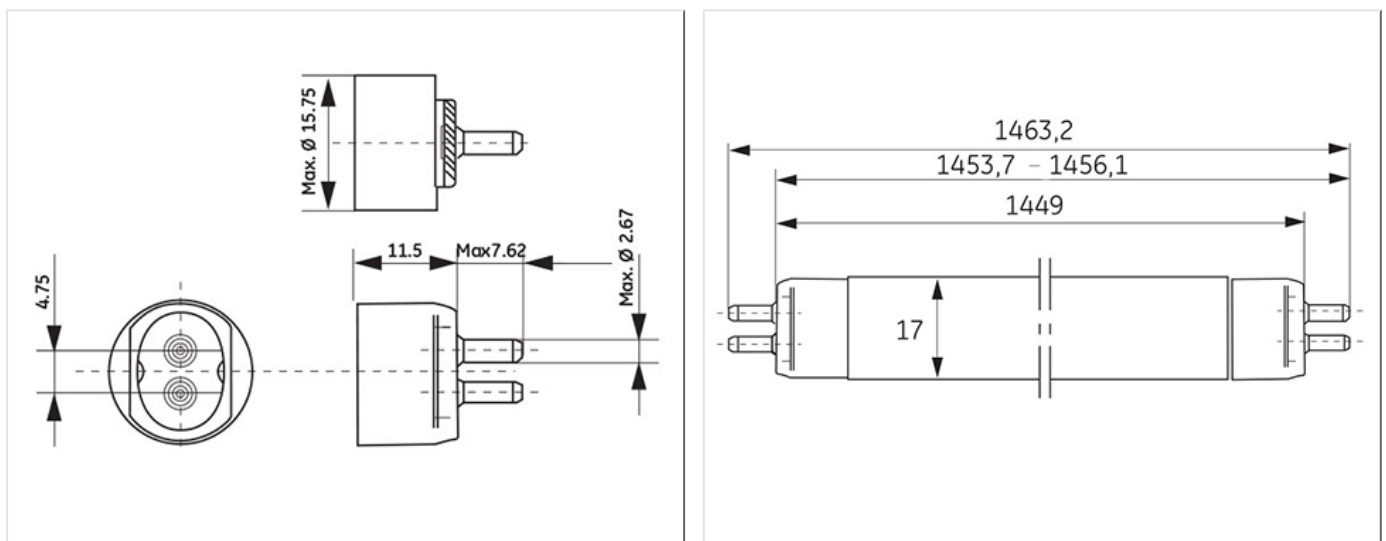

Electrical data

Nominal power [W]	35
Design Ambient Temperature [°C]	35
Design Lamp ambient temperature [°C]	35
Starting ambient temperature range	-15
Dimming Capability	Yes

Logistic data

DUN Code	10043168611036
EAN Code	0043168902601
Pack Quantity	30
Inner pack type	SLEEVE
Outer pack type	OUTER BOX
Layer quantity	210 Special
Pallet quantity EUR (PC)	1520
Pallet quantity UK (PC)	2000
Outer case size	1490 x 120 x 102 (mm)
Product status	Available

Technical drawing