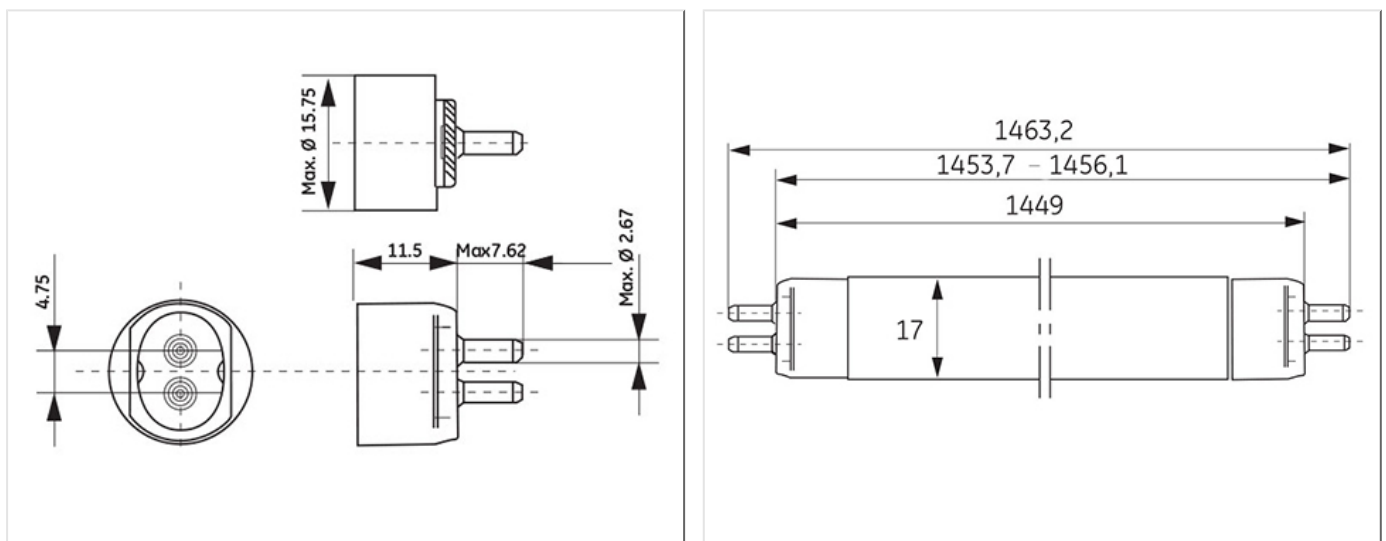

Electrical data

Nominal power [W]	35
Design Ambient Temperature [°C]	35
Design Lamp ambient temperature [°C]	35
Starting ambient temperature range	-15
Dimming Capability	Yes

Logistic data

DUN Code	10043168611005
EAN Code	0043168902588
Pack Quantity	30
Inner pack type	SLEEVE
Outer pack type	OUTER BOX
Layer quantity	210 Special
Pallet quantity EUR (PC)	1520
Pallet quantity UK (PC)	2000
Outer case size	1490 x 120 x 102 (mm)
Product status	Available

Technical drawing