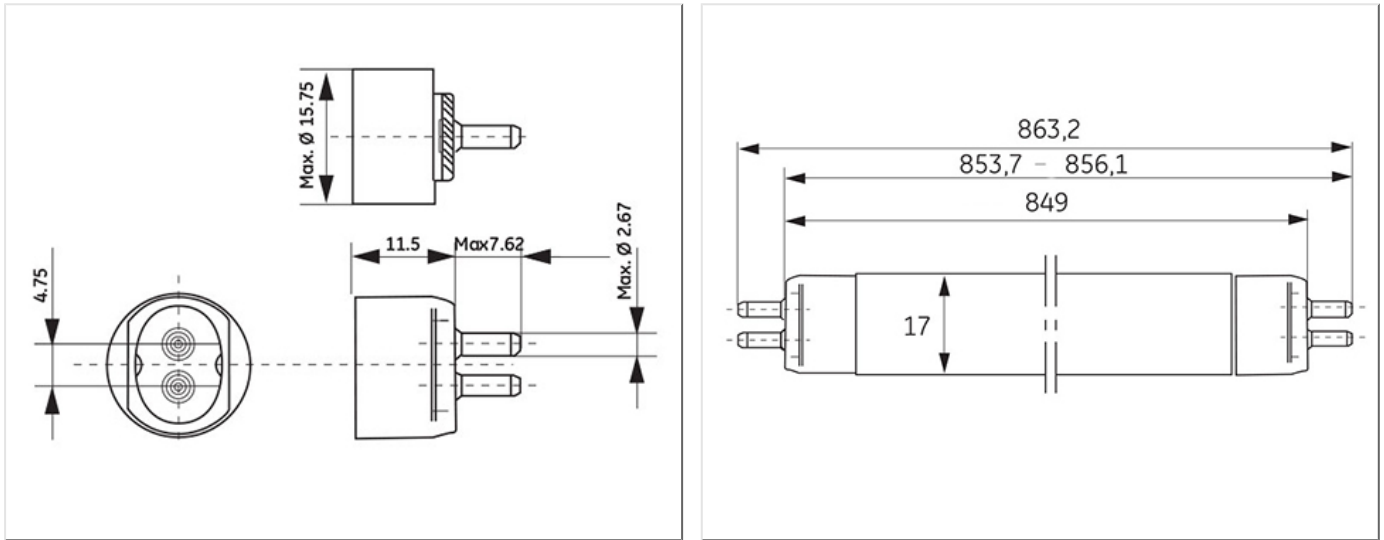

Technical drawing