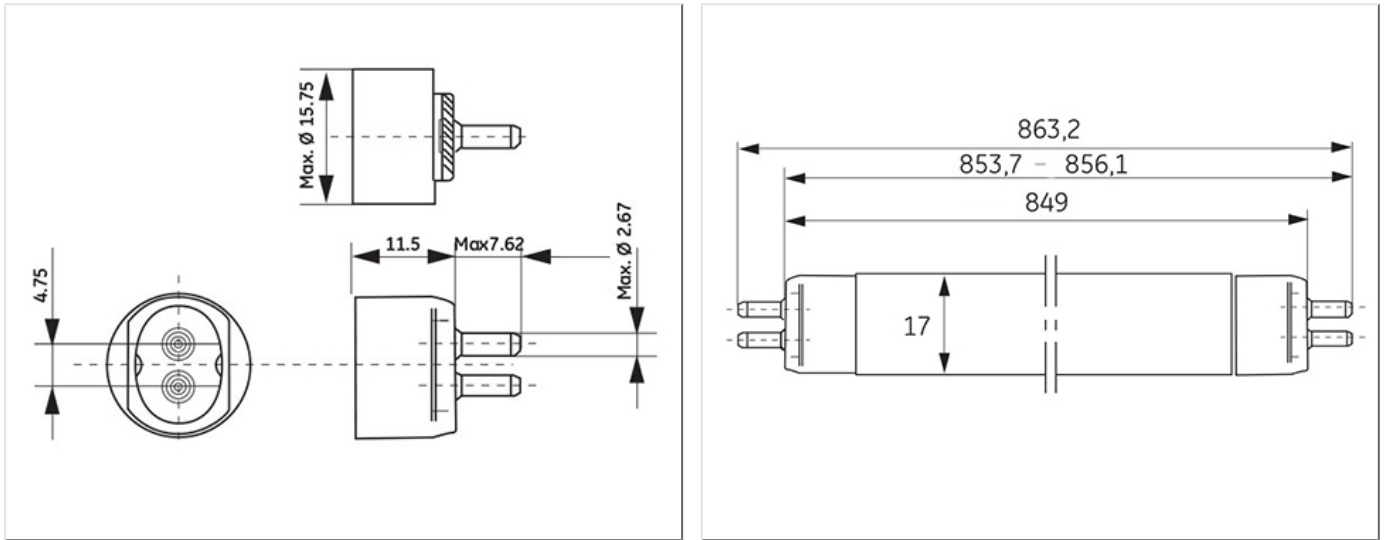

Technical drawing