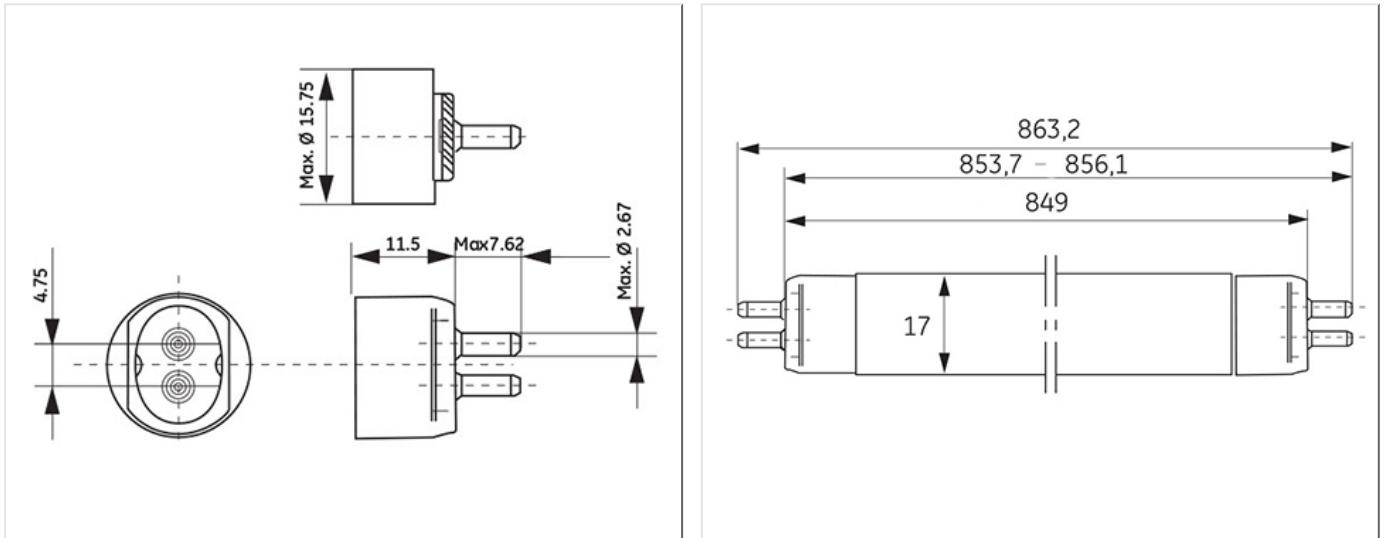

Technical drawing