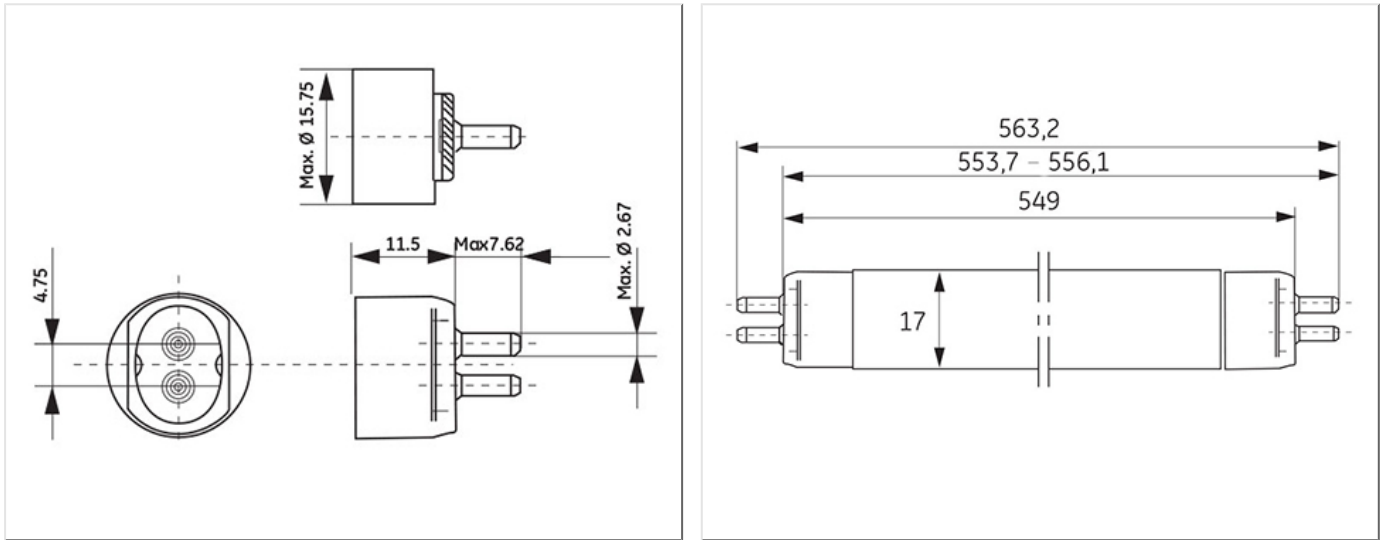

Technical drawing