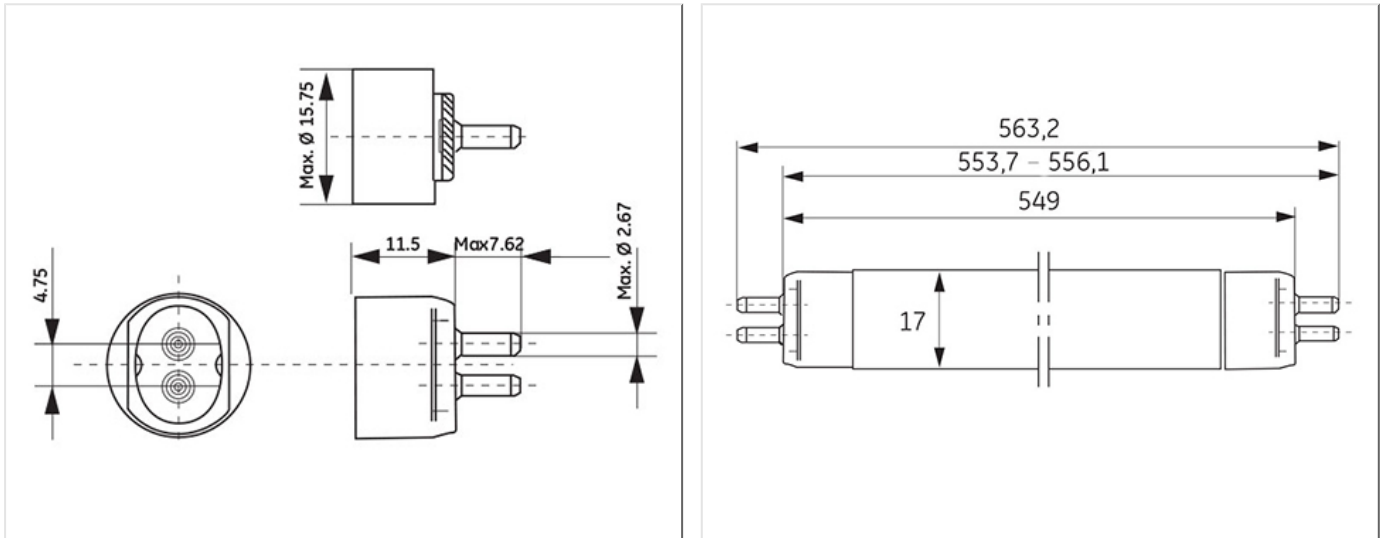

Technical drawing