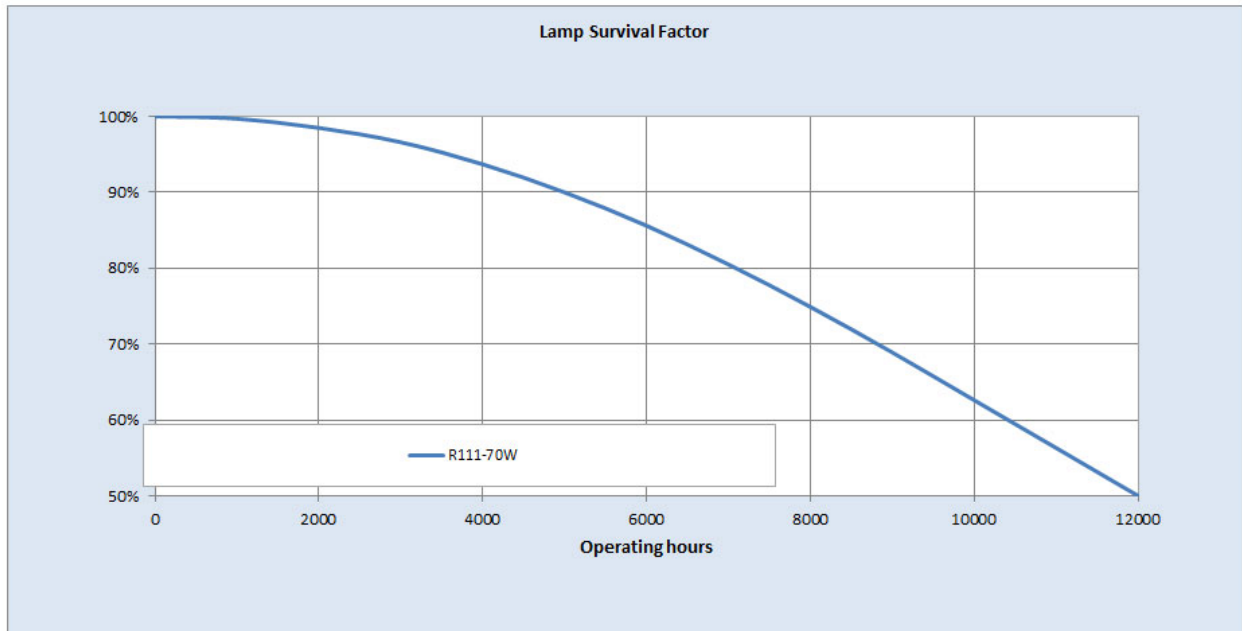

Survival data

Downloads & Links

[Go to the catalog site (HTTP)](#)

[Photometry (IES)](#)

[HID Lamps Spectrum Catalogue (EN) (PDF)](#)

[CMH AR111 Data sheet (EN) (PDF)](#)

[CMH Product Safety Data Sheet (PDF)](#)

[Lighting design tools & calculators (HTTP)](#)

[High-res images / Technical drawings (HTTP)](#)

[Certificate for the Quality Management System of GE Lighting EMEA (PDF)](#)

[Certificate for the Environmental Management System of GE Lighting EMEA (PDF)](#)