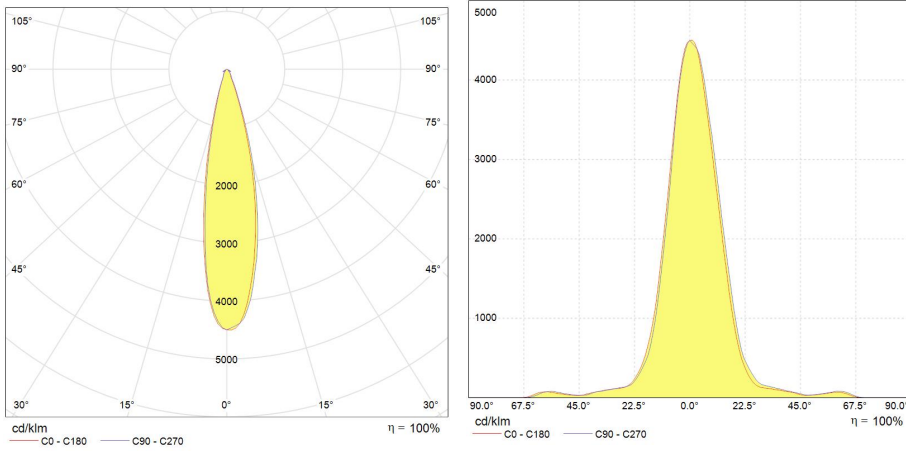

Photometric Data