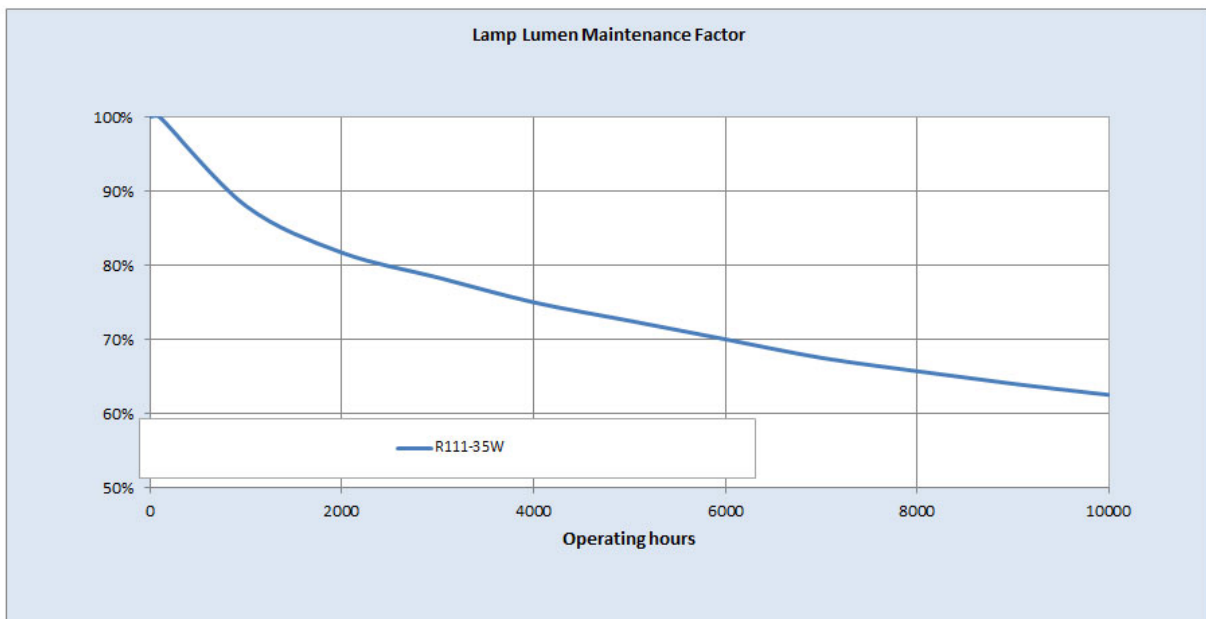

Lumen maintenance data