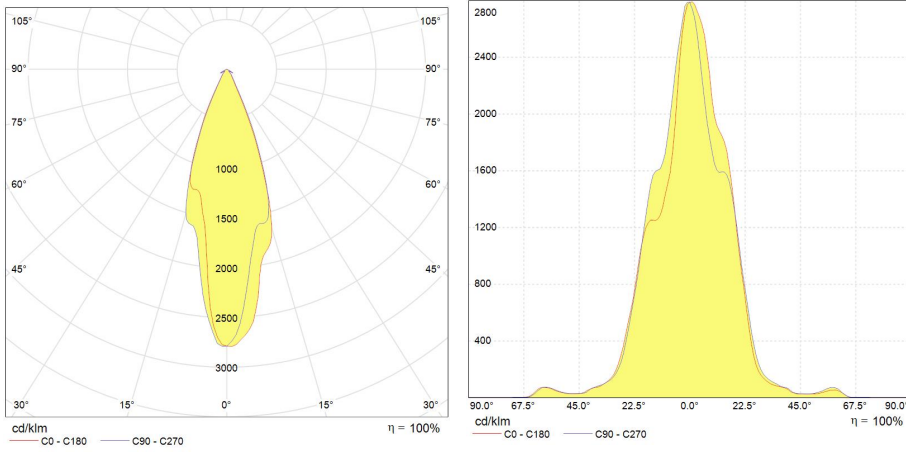

Photometric Data