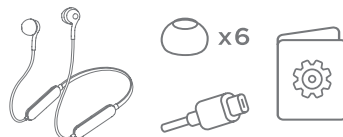

WHAT'S IN THE BOX?