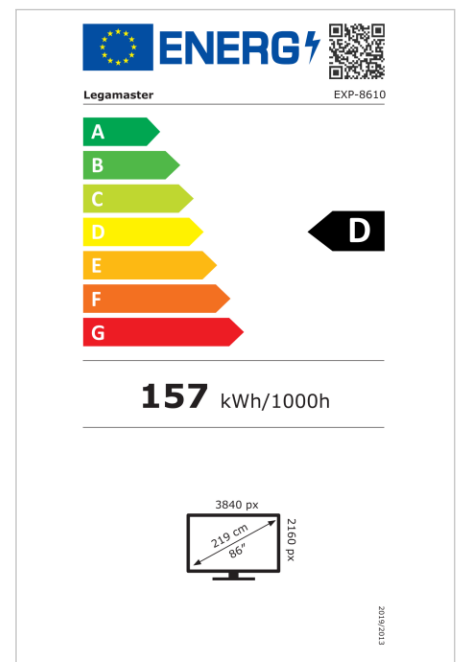

- Non-Os touch monitor
- High precision infrared technology
- Hardened glass + anti glare coating
- 3x HDMI 2.0 input
- 1x USB-C input (DP 1.2 + PD 100W)
- 40 touchpoints
- Easy to use mounting points (Easyfix)
- Up to 8 years of warranty
- 1% for the Planet certified

Art.No. **7-806110-86-UK**

GTIN **8713797110013**

EXPLORE 2 touch monitor

EXP-8610 UK

Display

- Display diagonal: 86 inch
- Display technology: LCD
- Panel type: IPS
- Backlight type: Direct LED
- Display resolution: 3840 x 2160 px | 4K Ultra HD
- Display brightness: 400 cd/m²
- Display number of colours: 1.073 billion colours
- Contrast ratio (static): 1200:1
- Contrast ratio (dynamic): 5000:1
- Aspect ratio: 16:9
- Display refresh rate: 60 fps
- Response time: 8 ms
- Viewing angle: H: 178° / V: 178°
- Display control: IR remote controller, Keypad, RS-232C, Touch OSD
- Lifespan: 50000 hours
- Durability: 18/7
- Screen orientation: Landscape

Touch system

- Touchscreen technology: High Precision Advanced Infrared
- Number of touch points: 40
- Touch accuracy: 2 mm
- Touch system response time: 5 ms
- Touch resolution: 32768 x 32768 px
- Touch interface: 2x USB 3.0 Type-B
- Touch operation: Finger, Glove, Palm, Stylus

Audio & Video

- Built-in camera: No
- Built-in microphone: No
- Built-in speakers: Yes
- Number of speakers: 2
- Speaker specifications: 2x15W (30 - 90 dB)

Power

- Power supply: AC | 100 - 240 V | 50/60 Hz
- Power consumption (sleep mode): 0.5 W
- Power consumption (standby): 0.5 W
- Energy efficiency class (HDR): D
- Energy efficiency scale: A to G