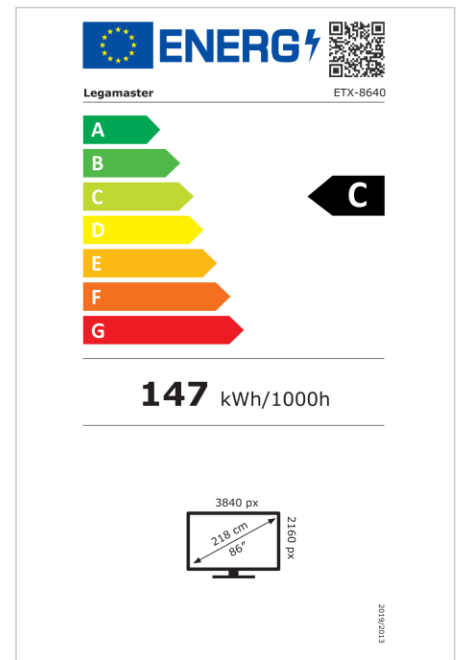

- Android 13 (upgradable)
- Etched anti-glare glass
- 3x HDMI input
- 1x HDMI output
- USB-C (100W + DP 1.2)
- Built-in wireless sharing options (LegaShare)
- Zero-gap bonded panel with high contrast & brightness
- OPS slot
- High precision infrared technology with 50 touchpoints
- Free OTA updates
- Up to 8 years of warranty
- 1% for the Planet certified

Art.No. **7-803140-86UK**

GTIN **8713797109727**

EVOLVE 2 touch monitor

ETX-8640 UK

Display

- Display diagonal: 86 inch
- Display technology: LCD
- Panel type: IPS
- Backlight type: Direct LED
- Display resolution: 3840 x 2160 px | 4K Ultra HD
- Display brightness: 450 cd/m²
- Display number of colours: 1.073 billion colours
- Contrast ratio (static): 4000:1
- Contrast ratio (dynamic): Up to 10000:1
- Aspect ratio: 16:9
- Display refresh rate: 60 fps
- Response time: 8 ms
- Viewing angle: H: 178° / V: 178°
- Display control: IR remote controller, Keypad, RS-232C, Touch OSD, Ethernet
- Lifespan: 50000 hours
- Durability: 18/7
- Screen orientation: Landscape