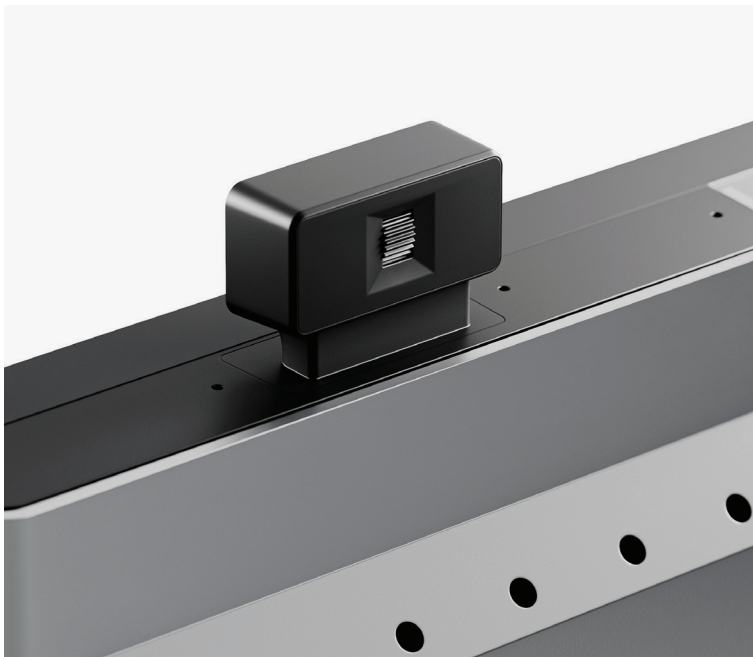

Power, Data & Video in a Single Cable

Clarity Max Touch's rear USB hub connects your computer to two USB-A accessories, 65W laptop charging and your 3.5mm speakers or headphones – all with the same USB-C cable you're using for video.

Pivot, Tilt, Swivel

Adjustable stand

Our aluminium stand makes it easy to position Clarity Max exactly where you need it, letting you raise, pivot, tilt and swivel the display to fit your desk setup and maximise ergonomic comfort.

8MP Smart Webcam

Look stunning, but only when you want to with our smart webcam. It automatically sides up when you need it and disappears when you don't, protecting your privacy. Adjusting your framing is easy with its rear dial, perfect for multi-user workstations.