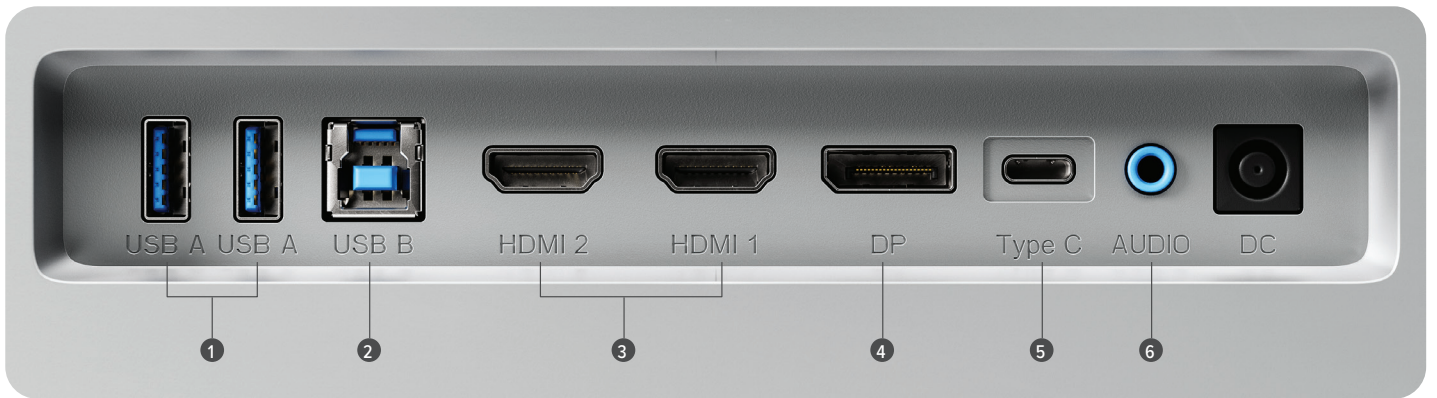

Unrivalled 4K Touchscreen

With 32" of high-resolution touch, Clarity Max Touch delivers a desktop navigation experience unlike any other.

Pinch, swipe and sketch away on a screen almost three times the size of the average iPad™, using your hands or a MPP 2.0 stylus.