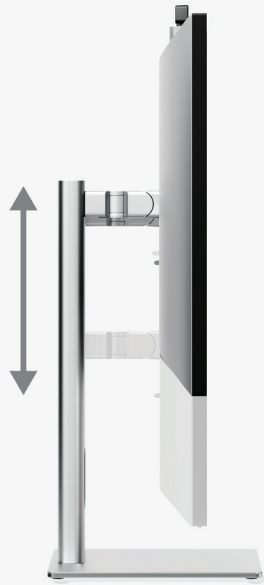

Part no

32C4KPDWT

Colour

● Silver ● Black

Clarity Max Touch 32" 4K Touchscreen

Your Favourite Canvas Just Got Bigger

Clarity Max Touch offers the same bright, vivid and true-to-life colours as our widely-lauded 27" original – but with a new 32" screen that makes a much bigger impression. Max Touch's 8MP webcam ensures you're always looking your best while its USB hub helps declutter your studio, leaving your focus for what truly matters: your next masterpiece.

Power, Data & Video in a Single Cable

Clarity Max Touch's rear USB hub connects your computer to two USB-A accessories, 65W laptop charging and your 3.5mm speakers or headphones – all with the same USB-C cable you're using for video.

Pivot, Tilt, Swivel

Adjustable stand

Our aluminium stand makes it easy to position Clarity Max exactly where you need it, letting you raise, pivot, tilt and swivel the display to fit your desk setup and maximise ergonomic comfort.