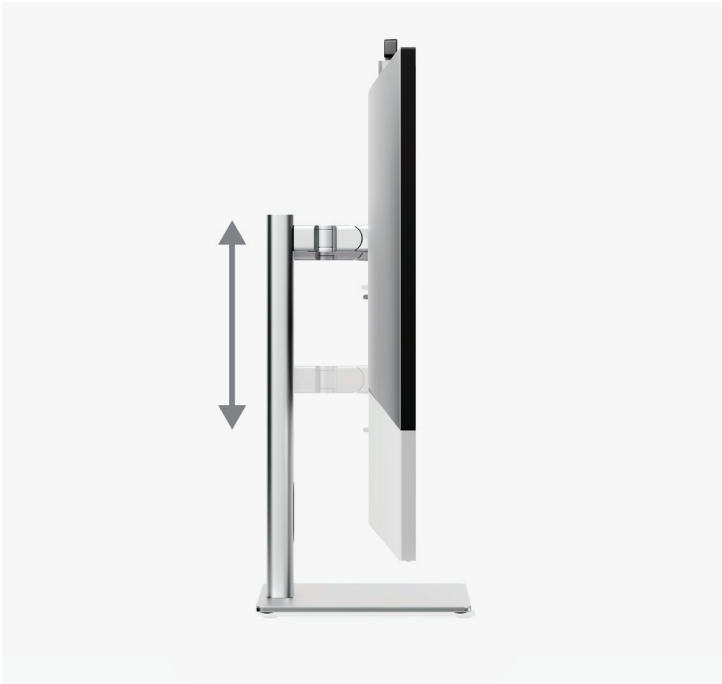

Raise, Lower, Tilt and Twist

Adjustable stand

Our aluminium stand makes it easy to position Clarity Max exactly where you need it, letting you raise, pivot, tilt and swivel the display to fit your desk setup and maximise ergonomic comfort.

With Clarity Max, it's easy to show off your latest design to colleagues, with wide 178° viewing angles across its broad 32" screen.

Compatible with 100x100mm VESA Mounts (such as our Clarity Fold Stand and Glide Monitor Arms), Clarity Max is an easy inclusion in any setup, despite its size.