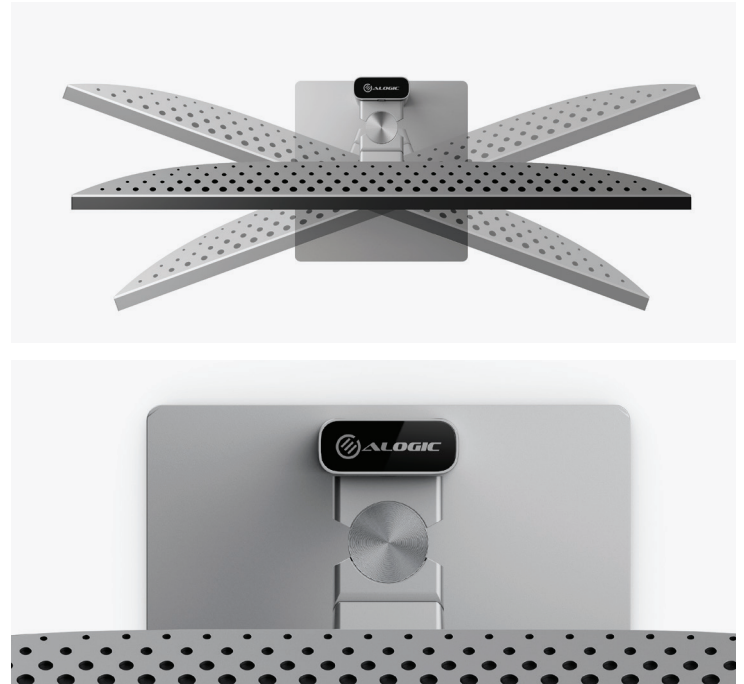

Raise, Lower, Tilt and Twist

Adjustable stand

Our aluminium stand makes it easy to position Clarity Max exactly where you need it, letting you raise, pivot, tilt and swivel the display to fit your desk setup and maximise ergonomic comfort.

With Clarity Max, it's easy to show off your latest design to colleagues, with wide 178° viewing angles across its broad 32" screen.

Compatible with 100x100mm VESA Mounts (such as our Clarity Fold Stand and Glide Monitor Arms), Clarity Max is an easy inclusion in any setup, despite its size.