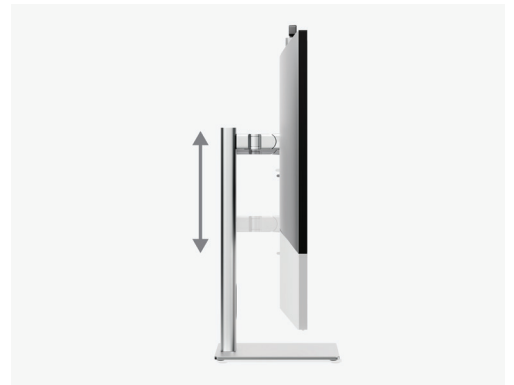

Pivot, Tilt, Swivel

Adjustable stand

Our aluminium stand makes it easy to position Clarity Pro exactly where you need it, letting you raise, pivot, tilt and swivel the display for ergonomic comfort. Combined with its generous 178° viewing angle, Clarity Pro is a versatile inclusion in any workstation.