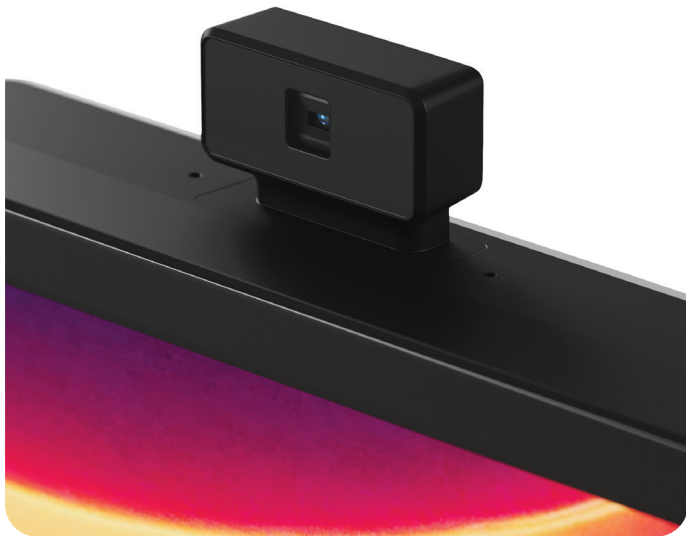

Part no

Colour

27C4KPDW

● Silver ● Black

Clarity Pro 27" UHD 4K Monitor

A Stunning 4K Monitor with Smart Webcam

Clarity Pro is an exceptional display for digital artists who require confidence in their work. This studio-quality, 27" 4K display presents your work in perfect colour, while its smart 8MP webcam ensures you're always looking your best. Its USB hub lets you declutter your studio and connect to your entire workstation with one cable, leaving your focus for what truly matters: your next masterpiece.

A Stunning Digital Canvas.

Exhibit your craft like never before with more than one billion colours across Clarity Pro's breathtaking 27" 4K screen. Its exceptional colour gamut, vivid 350 cd/m² brightness and sharp HDR contrasts make it a powerful tool you can stake your creative reputation on.

8MP Auto-Retracting Webcam

With Clarity Pro, you'll look stunning, but only when you want to. Our smart webcam automatically sides up when you need it and disappears when you don't, keeping the lens clean and protecting your privacy.

Pivot, Tilt, Swivel

Adjustable stand

Our aluminium stand makes it easy to position Clarity Pro exactly where you need it, letting you raise, pivot, tilt and swivel the display for ergonomic comfort. Combined with its generous 178° viewing angle, Clarity Pro is a versatile inclusion in any workstation.