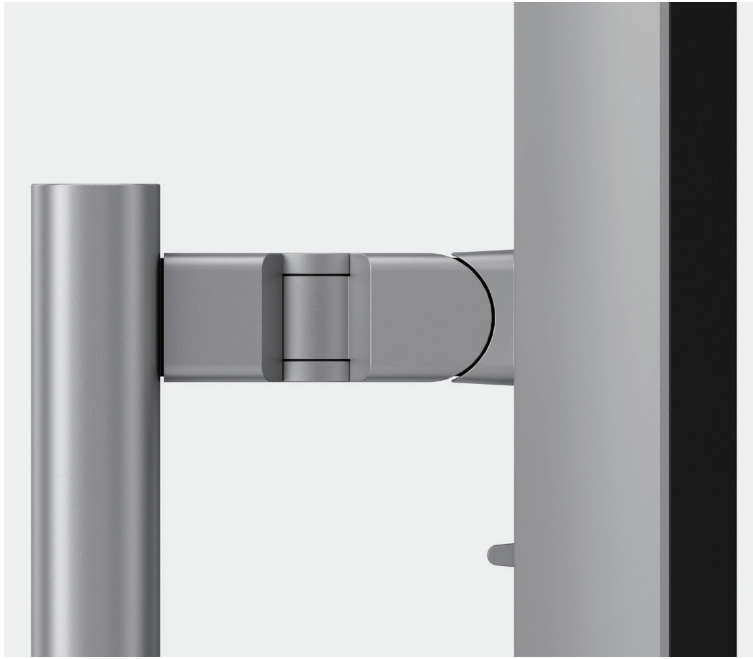

Part no

Colour

27C4KPDW

● Silver ● Black

Clarity Pro 27" UHD 4K Monitor

A Stunning 4K Monitor with Smart Webcam

Clarity Pro is an exceptional display for digital artists who require confidence in their work. This studio-quality, 27" 4K display presents your work in perfect colour, while its smart 8MP webcam ensures you're always looking your best. Its USB hub lets you declutter your studio and connect to your entire workstation with one cable, leaving your focus for what truly matters: your next masterpiece.

A Stunning Digital Canvas.

Exhibit your craft like never before with more than one billion colours across Clarity Pro's breathtaking 27" 4K screen. Its exceptional colour gamut, vivid 350 cd/m² brightness and sharp HDR contrasts make it a powerful tool you can stake your creative reputation on.

8MP Auto-Retracting Webcam

With Clarity Pro, you'll look stunning, but only when you want to. Our smart webcam automatically sides up when you need it and disappears when you don't, keeping the lens clean and protecting your privacy.

Pivot, Tilt, Swivel

Adjustable stand

Our aluminium stand makes it easy to position Clarity Pro exactly where you need it, letting you raise, pivot, tilt and swivel the display for ergonomic comfort. Combined with its generous 178° viewing angle, Clarity Pro is a versatile inclusion in any workstation.