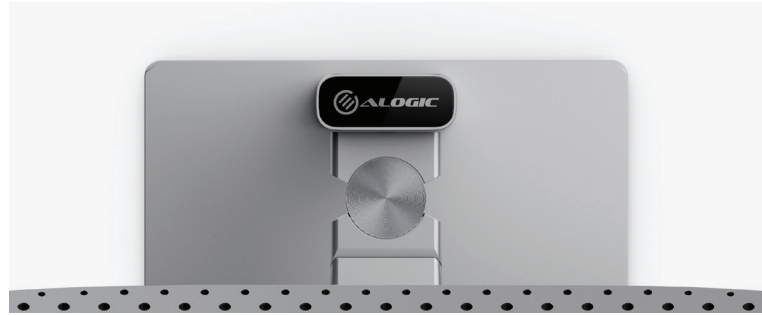

Part no

Colour

27C4KPDW

● Silver ● Black

Clarity Pro 27" UHD 4K Monitor

A Stunning 4K Monitor with Smart Webcam

Clarity Pro is an exceptional display for digital artists who require confidence in their work. This studio-quality, 27" 4K display presents your work in perfect colour, while its smart 8MP webcam ensures you're always looking your best. Its USB hub lets you declutter your studio and connect to your entire workstation with one cable, leaving your focus for what truly matters: your next masterpiece.

A Stunning Digital Canvas.

Exhibit your craft like never before with more than one billion colours across Clarity Pro's breathtaking 27" 4K screen. Its exceptional colour gamut, vivid 350 cd/m² brightness and sharp HDR contrasts make it a powerful tool you can stake your creative reputation on.

8MP Auto-Retracting Webcam

With Clarity Pro, you'll look stunning, but only when you want to. Our smart webcam automatically sides up when you need it and disappears when you don't, keeping the lens clean and protecting your privacy.

Pivot, Tilt, Swivel

Adjustable stand

Our aluminium stand makes it easy to position Clarity Pro exactly where you need it, letting you raise, pivot, tilt and swivel the display for ergonomic comfort. Combined with its generous 178° viewing angle, Clarity Pro is a versatile inclusion in any workstation.