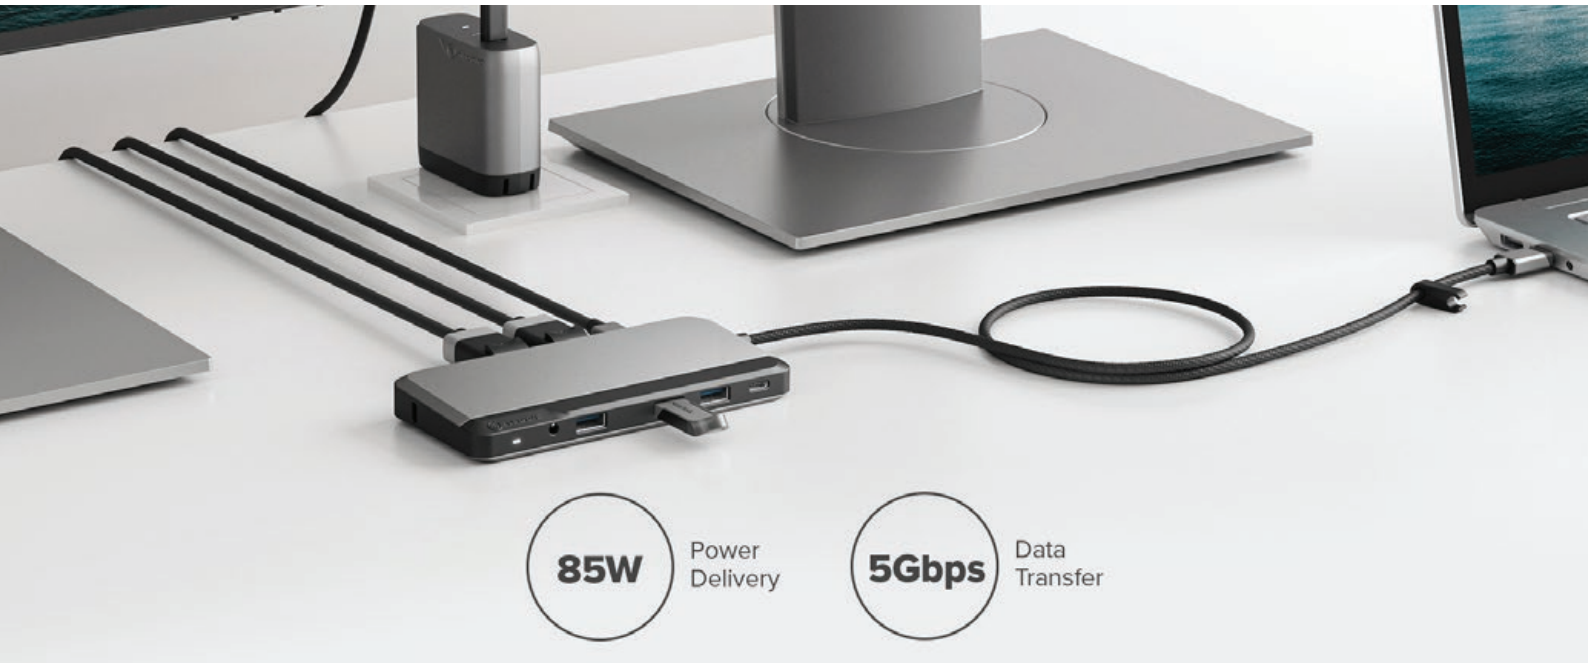

Gigabit Ethernet

Part no

Colour

U1CAD-SGR

• Space grey

Compatibility

Windows

Dual Display Mini Dock

### 9 Different Ports For Total Connectivity

Many modern laptops are missing the ports professionals need to connect essential USB accessories and displays at their desk. With the nine-port MX2 on your desk, you can connect two pristine DisplayPort-enabled computer monitors for multi-screen activities. You can run all your standard IT peripherals, including keyboard, mouse, printer and phone. Play back audio over headphones while you work and connect to Ethernet when you need a reliable connection for activities such as video conferencing.